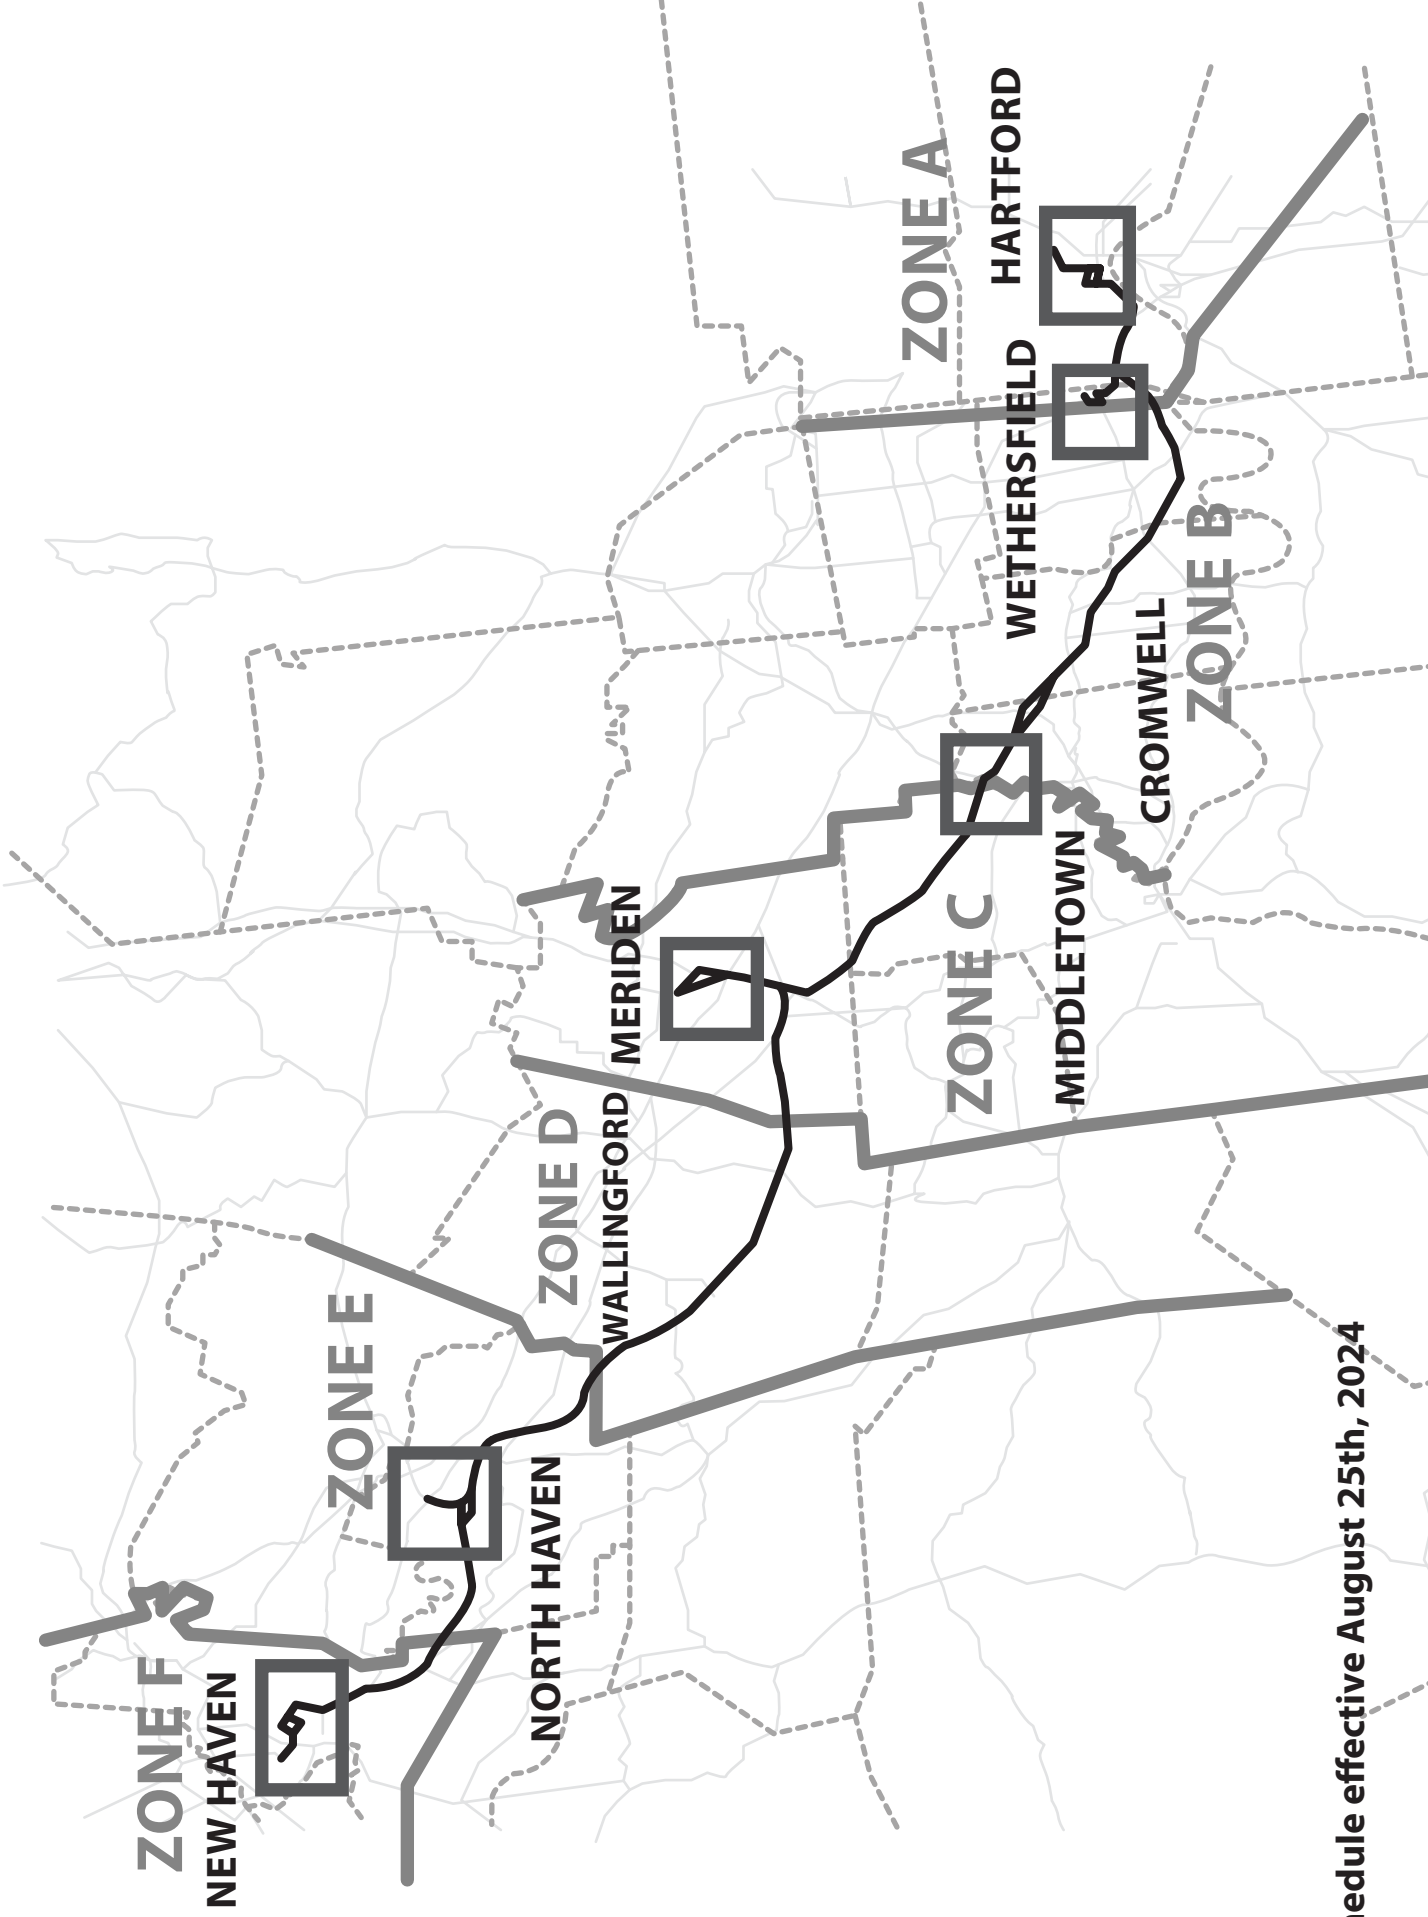

950 NEW HAVEN/MERIDEN/HARTFORD EXPRESS

Bus Schedule effective August 25th, 2024