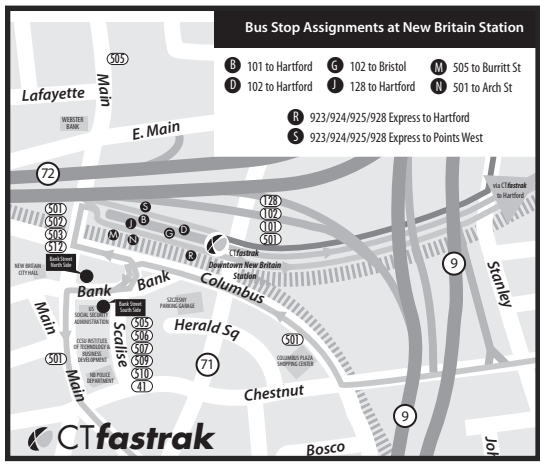

101 CTfastrak HARTFORD/NEW BRITAIN

Bus Service Effective September 11, 2016

Operates between downtown Hartford and New Britain, stopping at all CTfastrak stations

WHAT THE SYMBOLS ON THE MAP MEAN

1 Timepoints are places the bus is scheduled to reach at a specific time (listed on the schedule). The timepoints are not the only places the bus will stop along the route.