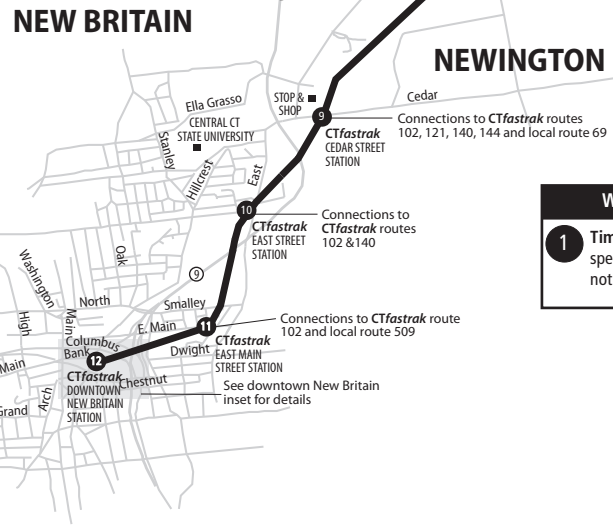

101 CTfastrak HARTFORD/NEW BRITAIN

Bus Service Effective September 11, 2016

Operates between downtown Hartford and New Britain, stopping at all CTfastrak stations

WHAT THE SYMBOLS ON THE MAP MEAN

1 Timepoints are places the bus is scheduled to reach at a specific time (listed on the schedule). The timepoints are not the only places the bus will stop along the route.