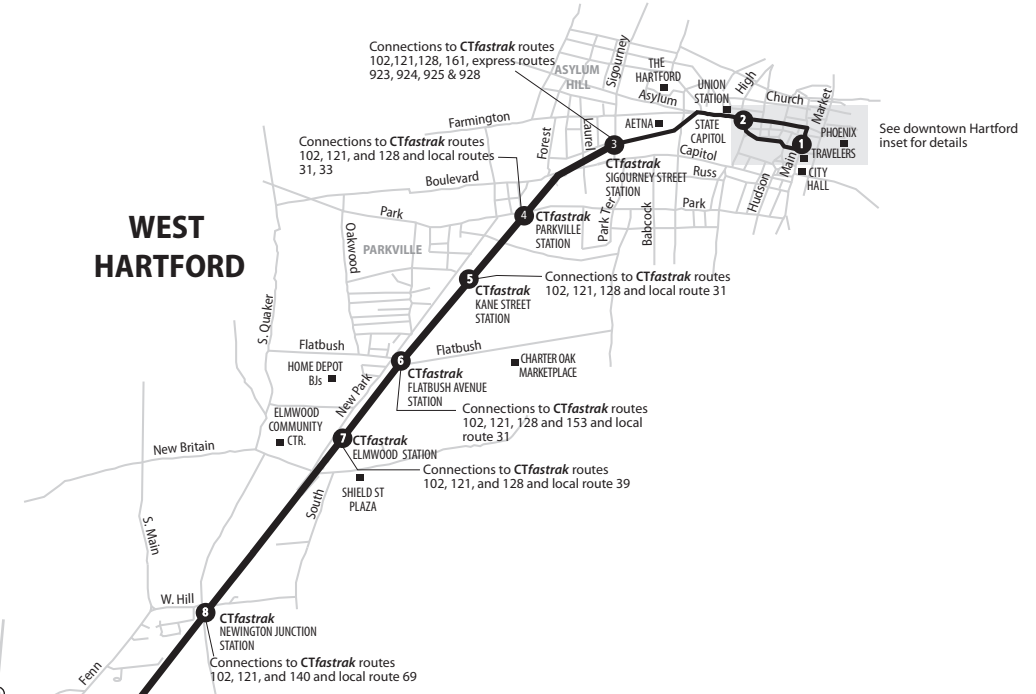

101 CTfastrak HARTFORD/NEW BRITAIN

Bus Service Effective September 11, 2016

Operates between downtown Hartford and New Britain, stopping at all CTfastrak stations

WHAT THE SYMBOLS ON THE MAP MEAN

1 Timepoints are places the bus is scheduled to reach at a specific time (listed on the schedule). The timepoints are not the only places the bus will stop along the route.