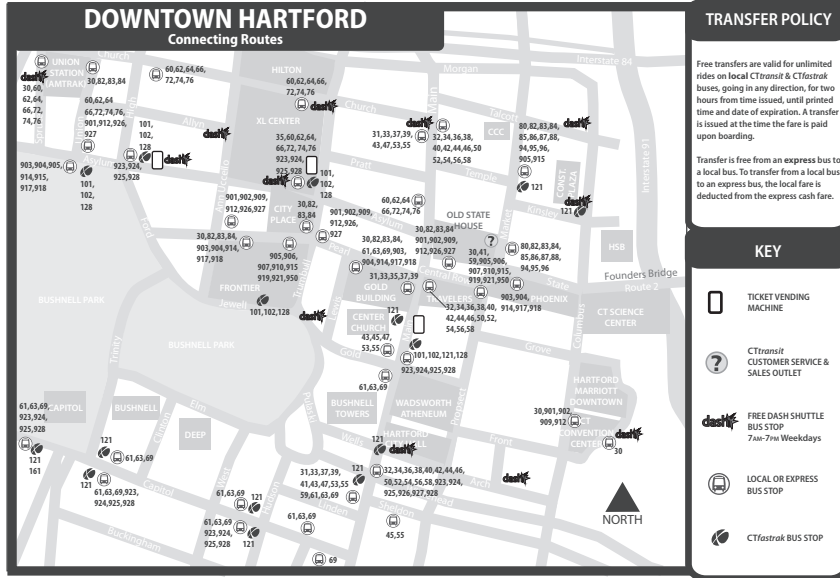

101 CTfastrak HARTFORD/NEW BRITAIN

Bus Service Effective September 11, 2016

Operates between downtown Hartford and New Britain, stopping at all CTfastrak stations

WHAT THE SYMBOLS ON THE MAP MEAN

1 Timepoints are places the bus is scheduled to reach at a specific time (listed on the schedule). The timepoints are not the only places the bus will stop along the route.