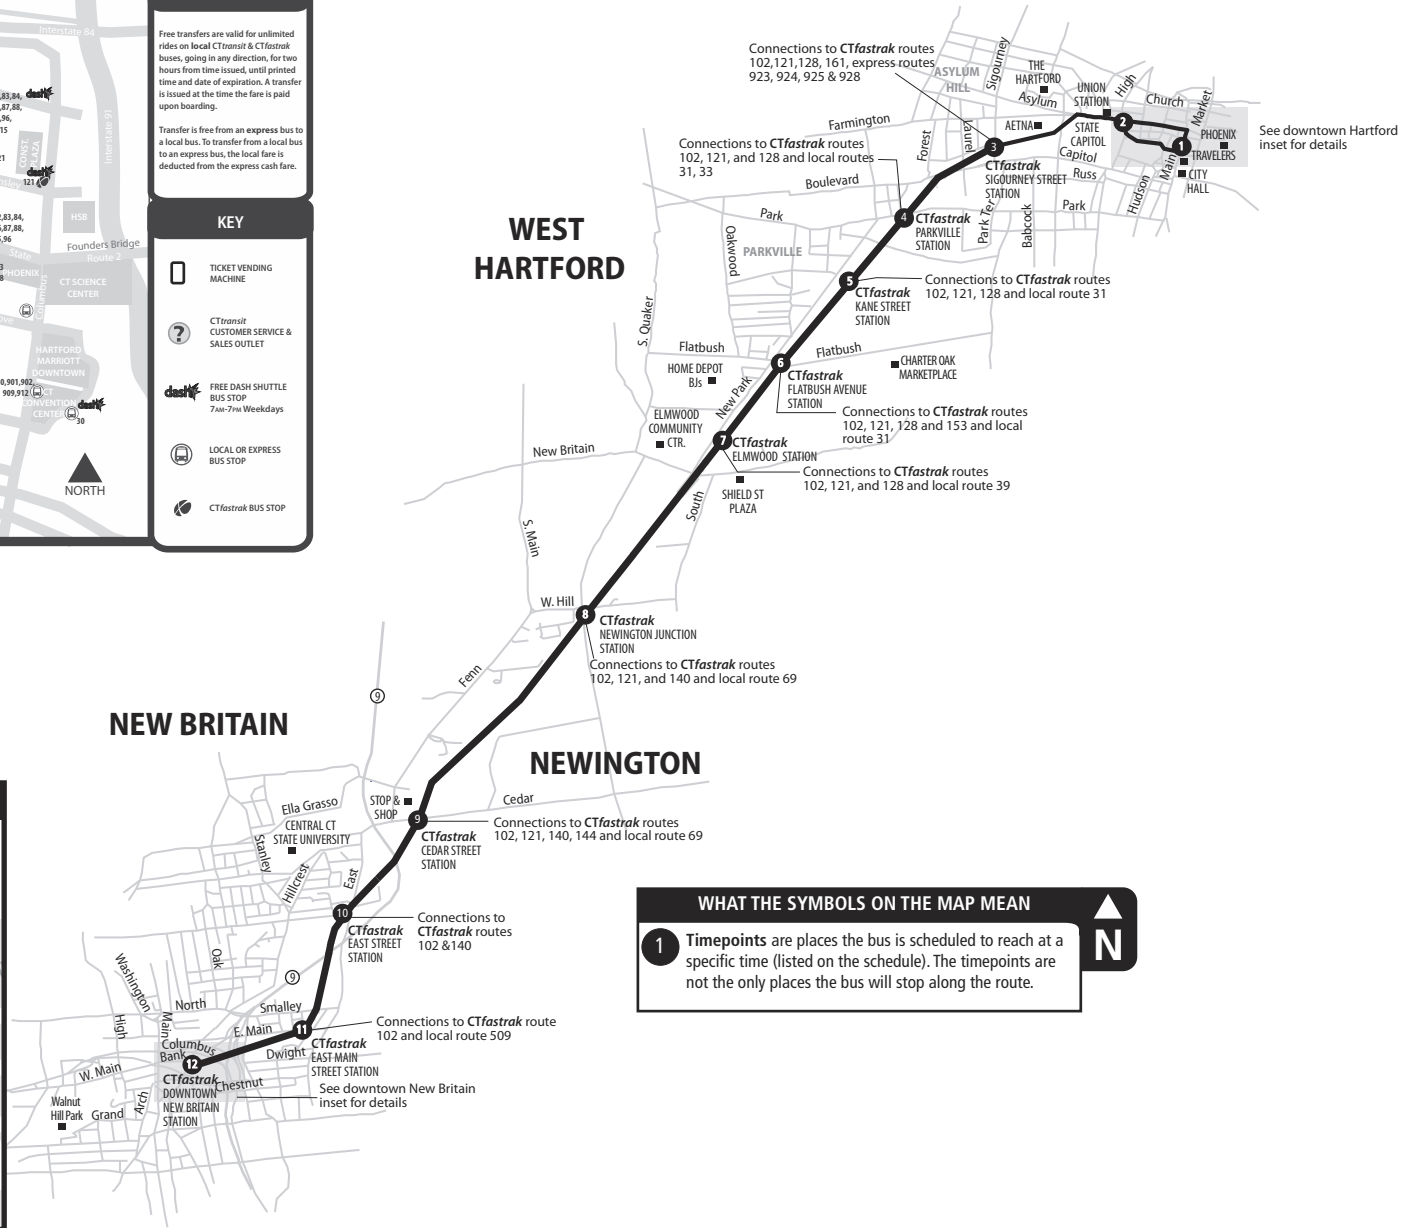

# 101 CTfastrak HARTFORD/NEW BRITAIN

Operates between downtown Hartford and New Britain, stopping at all CTfastrak stations

Bus Service Effective April 16, 2017

See downtown Hartford inset for details