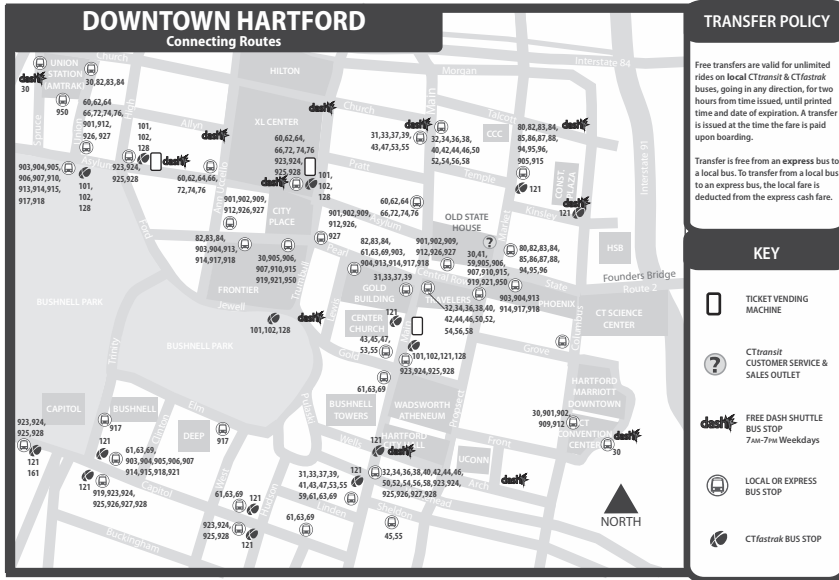

# 101 CTfastrak HARTFORD/NEW BRITAIN

Operates between downtown Hartford and New Britain, stopping at all CTfastrak stations

Bus Service Effective April 16, 2017

See downtown Hartford inset for details