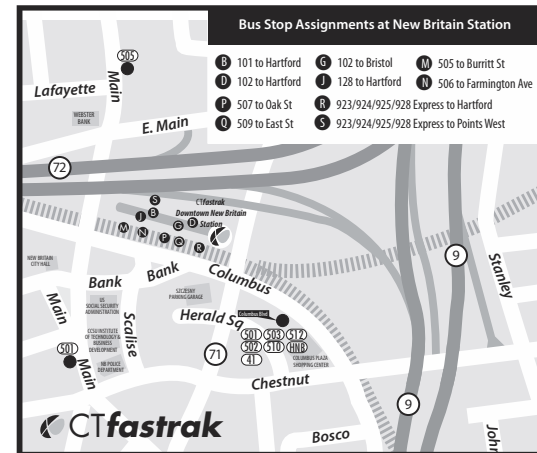

# 101 CTfastrak HARTFORD/NEW BRITAIN

Operates between downtown Hartford and New Britain, stopping at all CTfastrak stations

Bus Service Effective April 16, 2017

See downtown Hartford inset for details