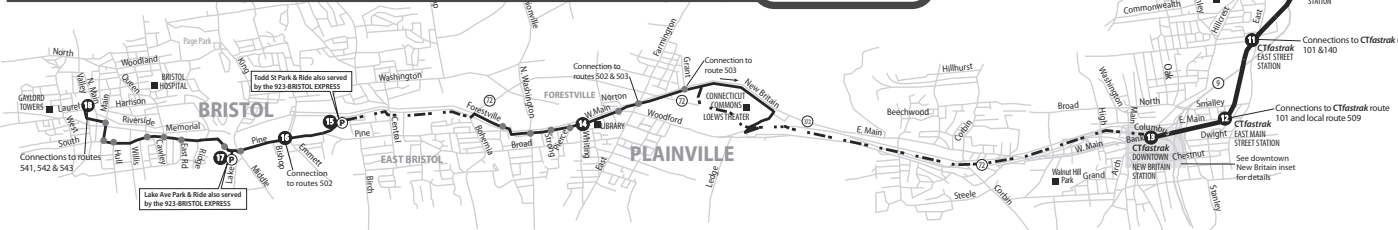

102 CTfastrak HARTFORD/NEW BRITAIN/BRISTOL

Operates between downtown Hartford and Bristol, stopping at all CTfastrak stations

Bus Schedule Effective May 21, 2017

TRANSFER POLICY

Free transfers are valid for unlimited rides on local CTtransit & CTfastrak buses, going in any direction, for two hours from time issued, until printed time and date of expiration. A transfer is issued at the time the fare is paid upon boarding.

Transfer is free from an express bus to a local bus. To transfer from a local bus to an express bus, the local fare is deducted from the express cash fare.

KEY

- TICKET VENDING MACHINE
- CTtransit CUSTOMER SERVICE & SALES OUTLET
- FREE DASH SHUTTLE BUS STOP 7am-7pm Weekdays
- LOCAL OR EXPRESS BUS STOP
- CTfastrak BUS STOP

WHAT THE SYMBOLS ON THE MAP MEAN

- 1** Timepoints are places the bus is scheduled to reach at a specific time (listed on the schedule). The timepoints are not the only places the bus will stop along the route.
- Bus Stops
- Express Section of route (no stops)
- P** Park & Ride Lots offer free parking.