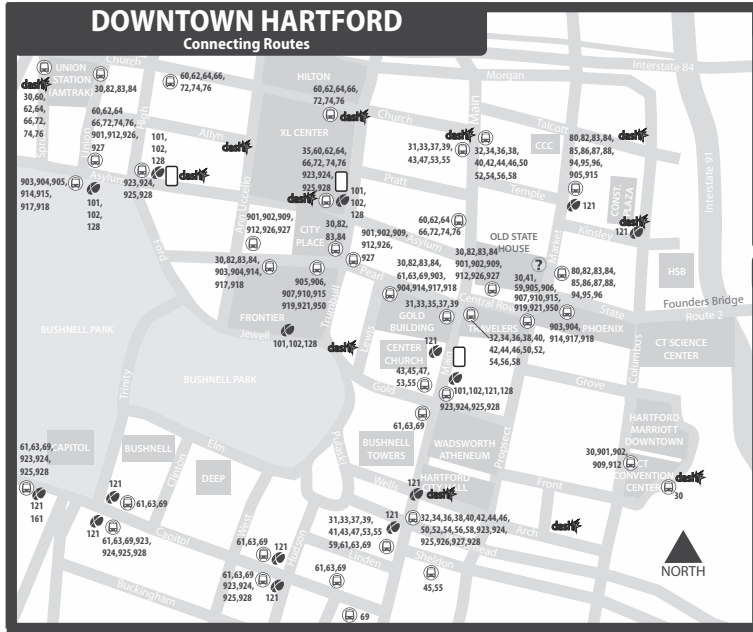

102 CTfastrak HARTFORD/NEW BRITAIN/BRISTOL

Operates between downtown Hartford and Bristol, stopping at all CTfastrak stations

Bus Schedule Effective May 21, 2017

TRANSFER POLICY

Free transfers are valid for unlimited rides on local CTtransit & CTfastrak buses, going in any direction, for two hours from time issued, until printed time and date of expiration. A transfer is issued at the time the fare is paid upon boarding.

Transfer is free from an express bus to a local bus. To transfer from a local bus to an express bus, the local fare is deducted from the express cash fare.

KEY

- TICKET VENDING MACHINE
- CTtransit CUSTOMER SERVICE & SALES OUTLET
- FREE DASH SHUTTLE BUS STOP 7am-7pm Weekdays
- LOCAL OR EXPRESS BUS STOP
- CTfastrak BUS STOP

WHAT THE SYMBOLS ON THE MAP MEAN

- 1** Timepoints are places the bus is scheduled to reach at a specific time (listed on the schedule). The timepoints are not the only places the bus will stop along the route.
- Bus Stops
- Express Section of route (no stops)
- P** Park & Ride Lots offer free parking.