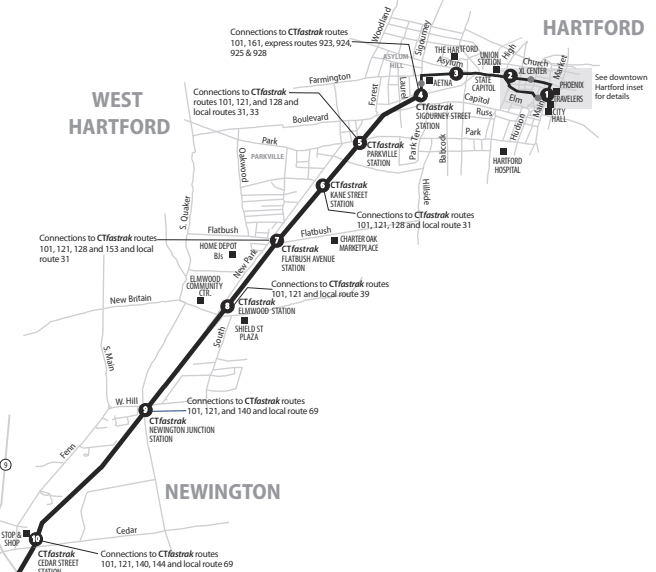

102 CTfastrak HARTFORD/NEW BRITAIN/BRISTOL

Operates between downtown Hartford and Bristol, stopping at all CTfastrak stations

Bus Schedule Effective May 21, 2017

TRANSFER POLICY

Free transfers are valid for unlimited rides on local CTtransit & CTfastrak buses, going in any direction, for two hours from time issued, until printed time and date of expiration. A transfer is issued at the time the fare is paid upon boarding.

Transfer is free from an express bus to a local bus. To transfer from a local bus to an express bus, the local fare is deducted from the express cash fare.

KEY

- TICKET VENDING MACHINE
- CTtransit CUSTOMER SERVICE & SALES OUTLET
- FREE DASH SHUTTLE BUS STOP 7am-7pm Weekdays
- LOCAL OR EXPRESS BUS STOP
- CTfastrak BUS STOP

WHAT THE SYMBOLS ON THE MAP MEAN

- 1** Timepoints are places the bus is scheduled to reach at a specific time (listed on the schedule). The timepoints are not the only places the bus will stop along the route.
- Bus Stops
- Express Section of route (no stops)
- P** Park & Ride Lots offer free parking.