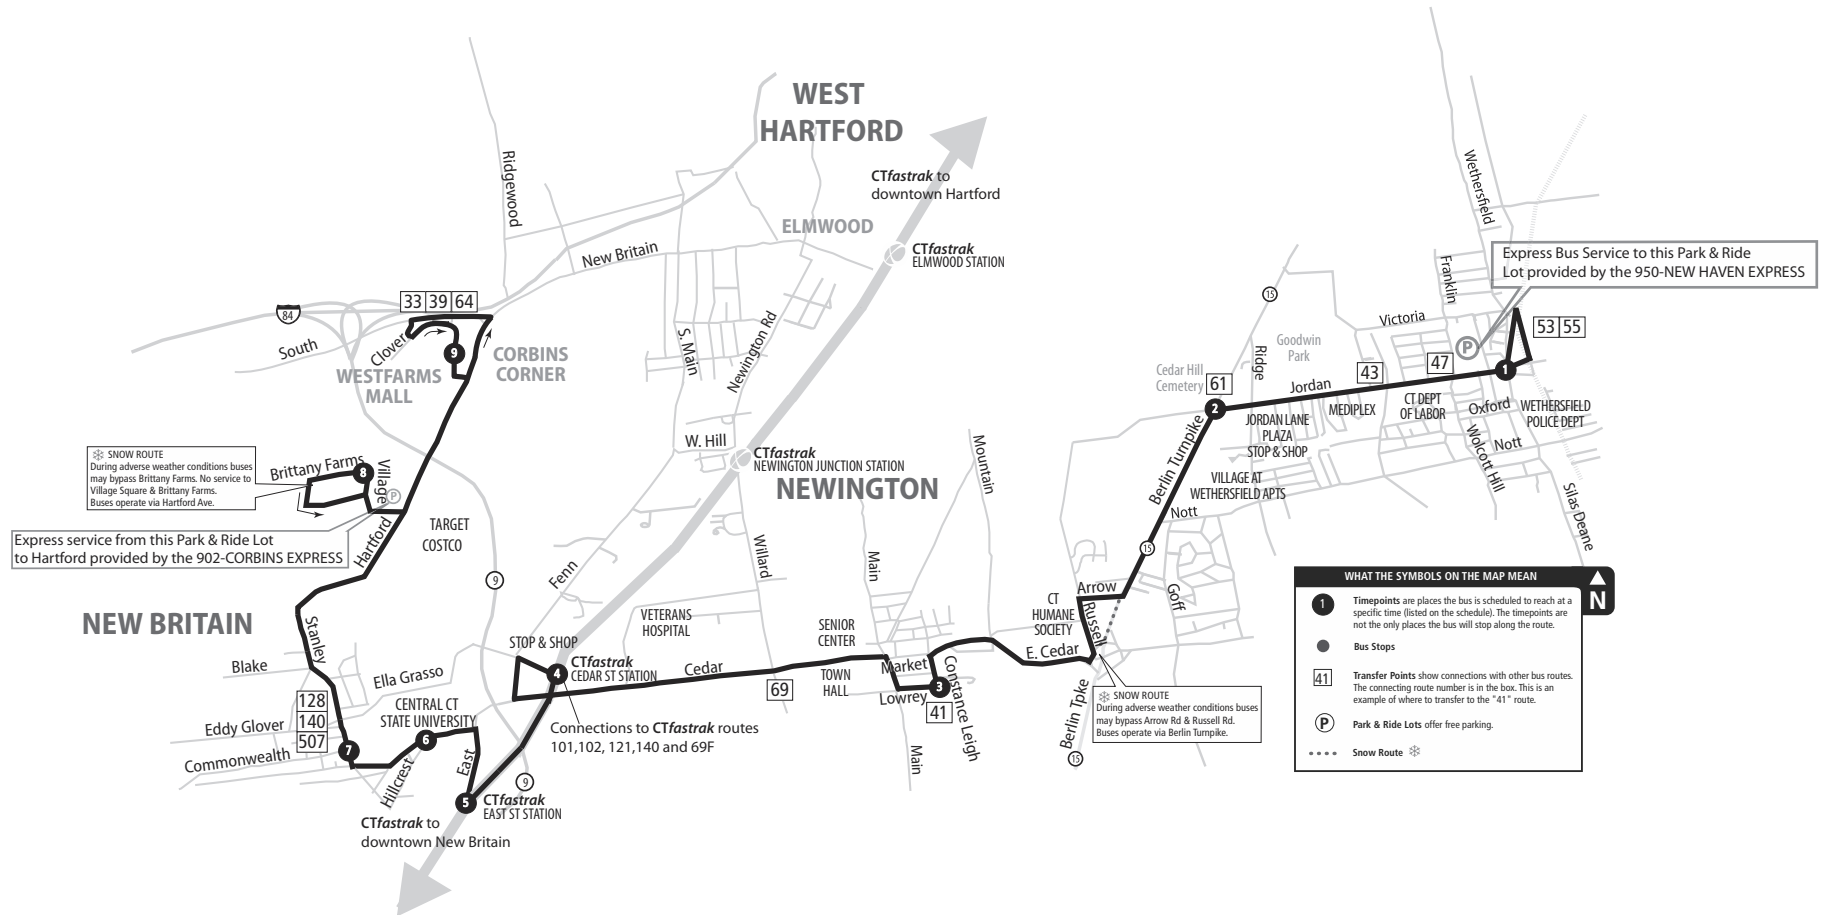

144 WETHERSFIELD/WESTFARMS VIA NEWINGTON CENTER & BRITTANY FARMS

Bus Service Effective May 21, 2017

Route 144 serves all local bus stops along the route.