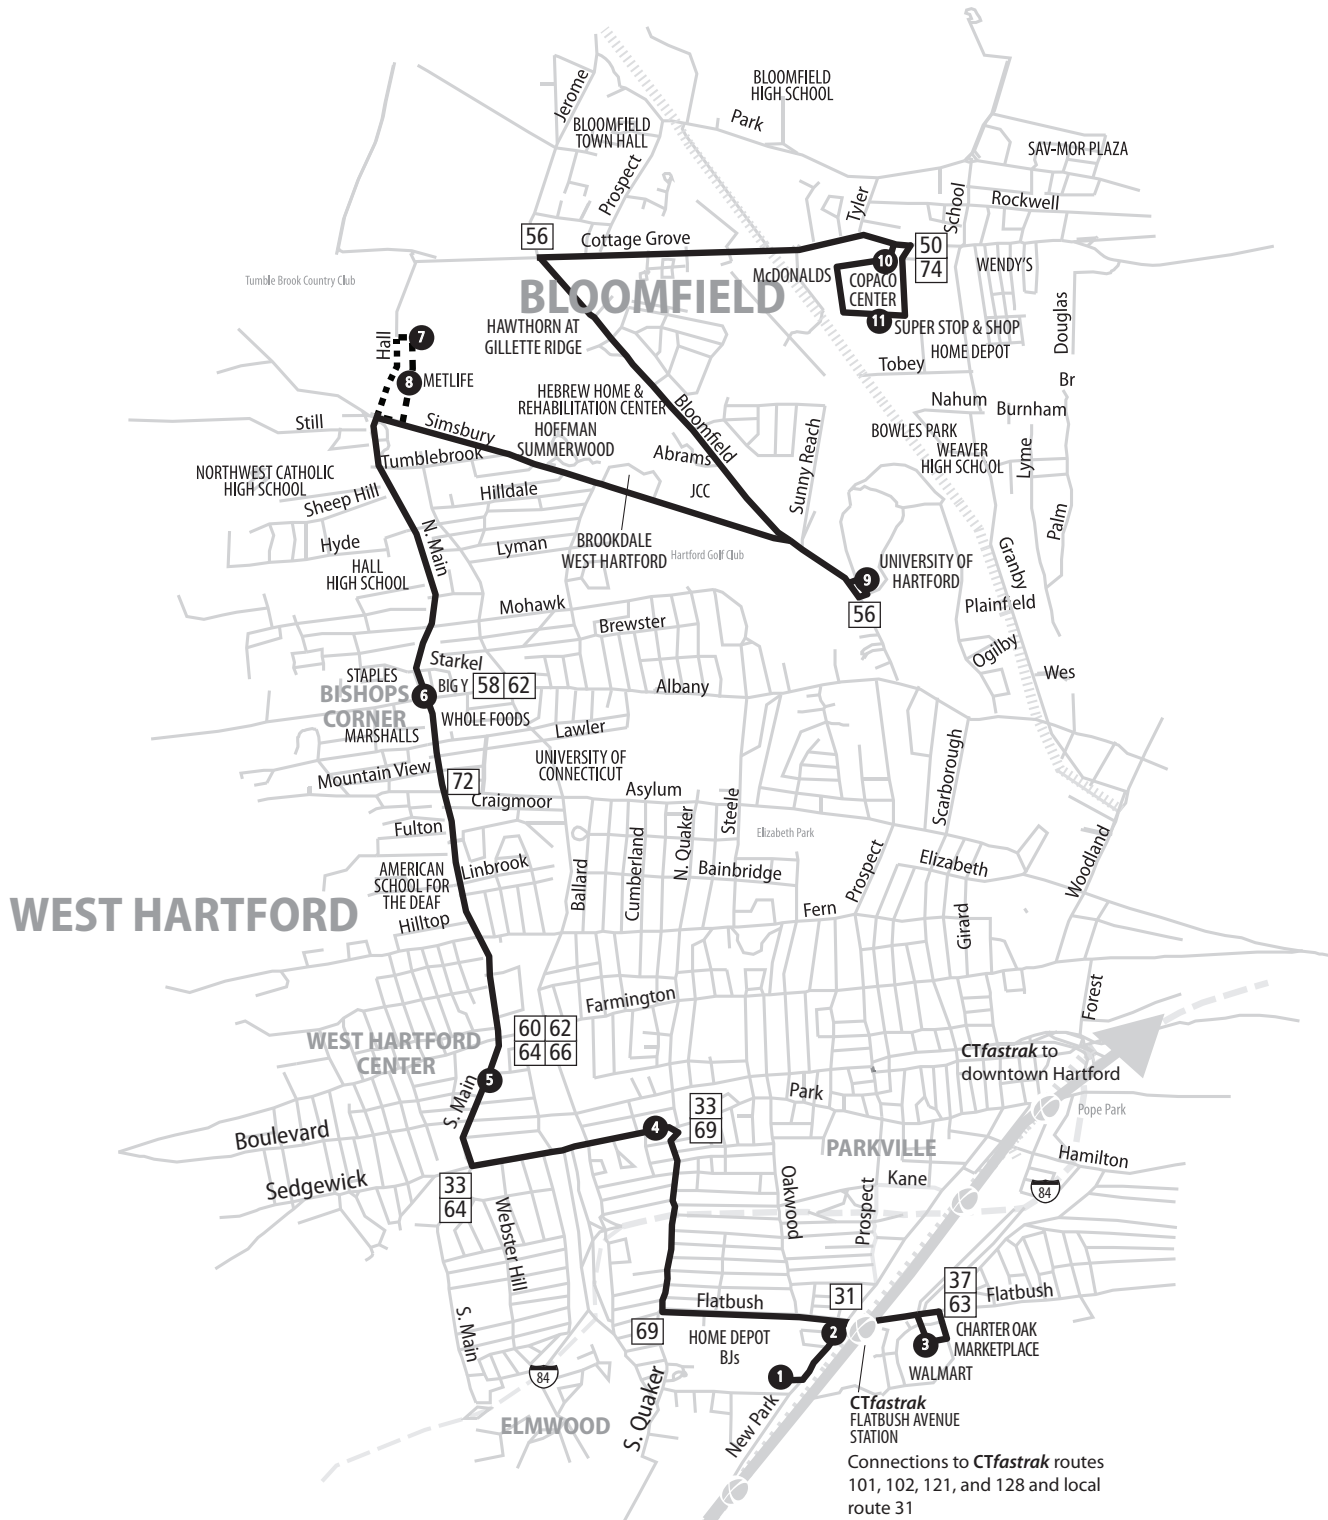

153 FLATBUSH/COPACO

Bus Schedule Effective December 4, 2016

Route 153 serves all local bus stops along the route

CTfastrak to downtown New Britain

WHAT THE SYMBOLS ON THE MAP MEAN

-  Timepoints are places the bus is scheduled to reach at a specific time (listed on the schedule). The timepoints are not the only places the bus will stop along the route.
-  Bus Stops
-  Transfer Points show connections with other bus routes. The connecting route number is in the box. This is an example of where to transfer to the "64" route.