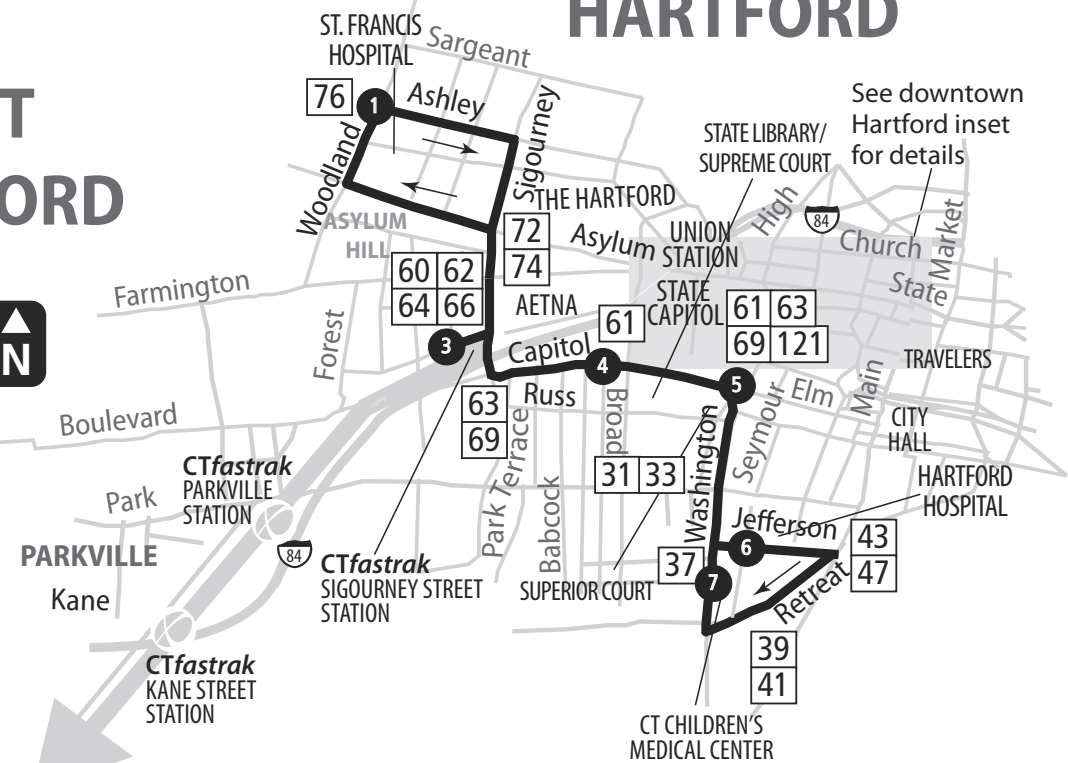

WEST HARTFORD

HARTFORD

WHAT THE SYMBOLS ON THE MAP MEAN

1 Timepoints are places the bus is scheduled to reach at a specific time (listed on the schedule). The timepoints are not the only places the bus will stop along the route.

41 Transfer Points show connections with other bus routes. The connecting route number is in the box. This is an example of where to transfer to the "41" route.

Route 161 serves all local bus stops along the route.

CTfastrak to downtown New Britain

DOWNTOWN HARTFORD Connecting Routes

1. **KEY**
2. TICKET VENDING MACHINE
   - CTtransit CUSTOMER SERVICE & SALES OUTLET
   - FREE DASH SHUTTLE BUS STOP 7am-7pm Weekdays
   - LOCAL OR EXPRESS BUS STOP
   - CTfastrak BUS STOP