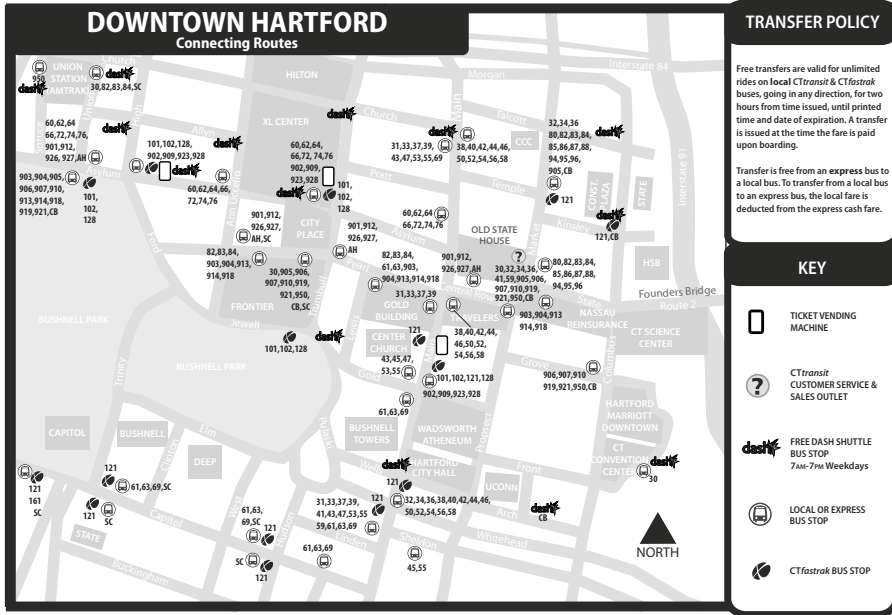

# 161 HARTFORD CONNECTOR

## St. Francis • Hartford • CT Children's

Bus Schedule Effective August 22, 2021

**WHAT THE SYMBOLS ON THE MAP MEAN**

- 1** Timepoints are places the bus is scheduled to reach at a specific time (listed on the schedule). The timepoints are not the only places the bus will stop along the route.
- Bus Stops
- 41** Transfer Points show connections with other bus routes. The connecting route number is in the box. This is an example of where to transfer to the "41" route.