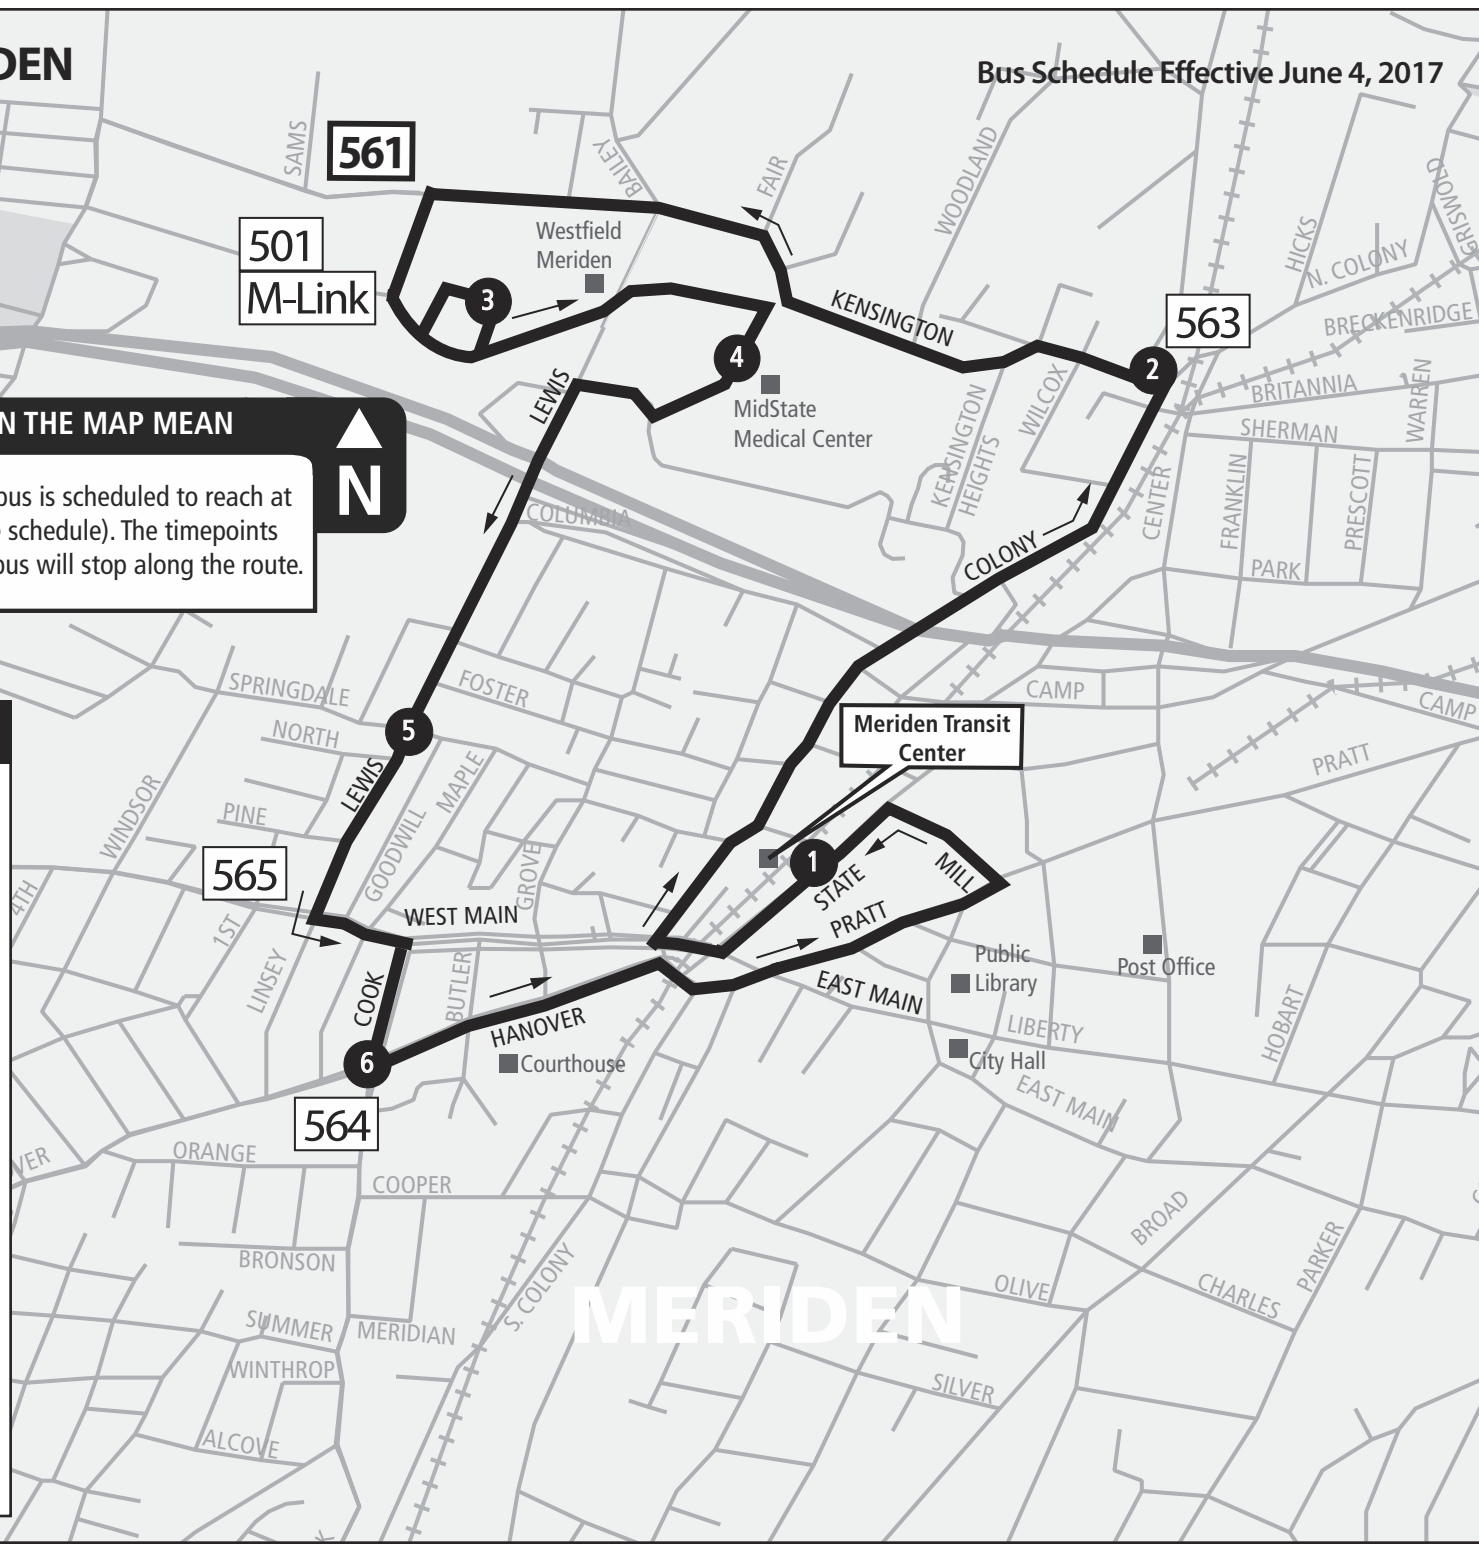

# 561 WESTFIELD MERIDEN

Bus Schedule Effective June 4, 2017

**WHAT THE SYMBOLS ON THE MAP MEAN**

**1** Timepoints are places the bus is scheduled to reach at a specific time (listed on the schedule). The timepoints are not the only places the bus will stop along the route.

**N**

**MERIDEN TRANSIT CENTER**

**CTtransit Meriden**

- 561 Westfield Meriden
- 563 Yale Acres
- 564 South Meriden
- 565 West Main Street
- 566 East Main Street

**CTtransit New Haven**

- C New Haven (future Route 215)

**Middletown Area Transit (MAT)**

- M Middletown

**CTrail**

- Hartford Line (coming soon)

**Amtrak**

- Northeast Regional
- Springfield Shuttle
- Vermont

MERIDEN