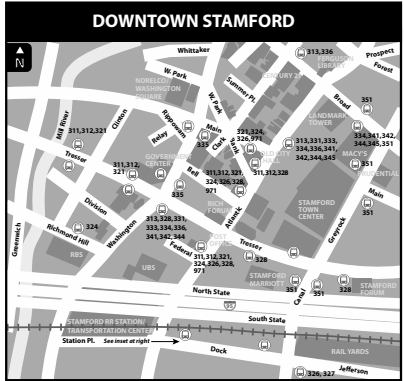

**335** Transfer Points show connections with other bus routes. The connecting route number is in the box. This is an example of where to transfer to the "335" route.

••• Part-time routing is shown for areas where the bus does not always travel. Refer to the schedule for trips that take the part-time route.

**331** Terminus shows the last stop for a branch of this bus route.

### RAILROAD CONNECTIONS

**Stamford Transportation Center**  
 CTrail New Haven Line (Metro-North)  
 CTrail Shore Line East  
 Amtrak

---

**For train schedule & fare information:**

CTrail New Haven Line  
 877-690-5114 • [www.mta.info/mnr](http://www.mta.info/mnr)

CTrail Shore Line East  
 877-CT-RIDES • [www.shorelineeast.com](http://www.shorelineeast.com)

Amtrak  
 800-USA-RAIL • [www.mta.info/mnr](http://www.mta.info/mnr)

- |  |                      |
|--|----------------------|
| 351 Stamford Connector: Downtown Loop                            | 311 Port Chester     |
| 355 UConn Stamford Connector                                     | 312 West Main Street |
| 971 I-BUS Express: Stamford/White Plains Greyhound to NYC/Boston | 341 Norwalk          |
|  | 342 East Main Street |
|  | 344 Glenbrook Road   |
|  | 345 NCC Flyer        |
|  | 327 Shippin Avenue   |
| 313 West Broad Street  |                      |
| 321 West Avenue  |                      |
| 324 Fairfield Avenue   |                      |
| 326 Pacific Street   |                      |
| 328 Cove Road  |                      |
| 331 High Ridge Road  |                      |
| 333 Newfield Avenue  |                      |
| 334 Hope Street  |                      |
| 335 Washington Boulevard   |                      |
| 336 Long Ridge Road  |                      |