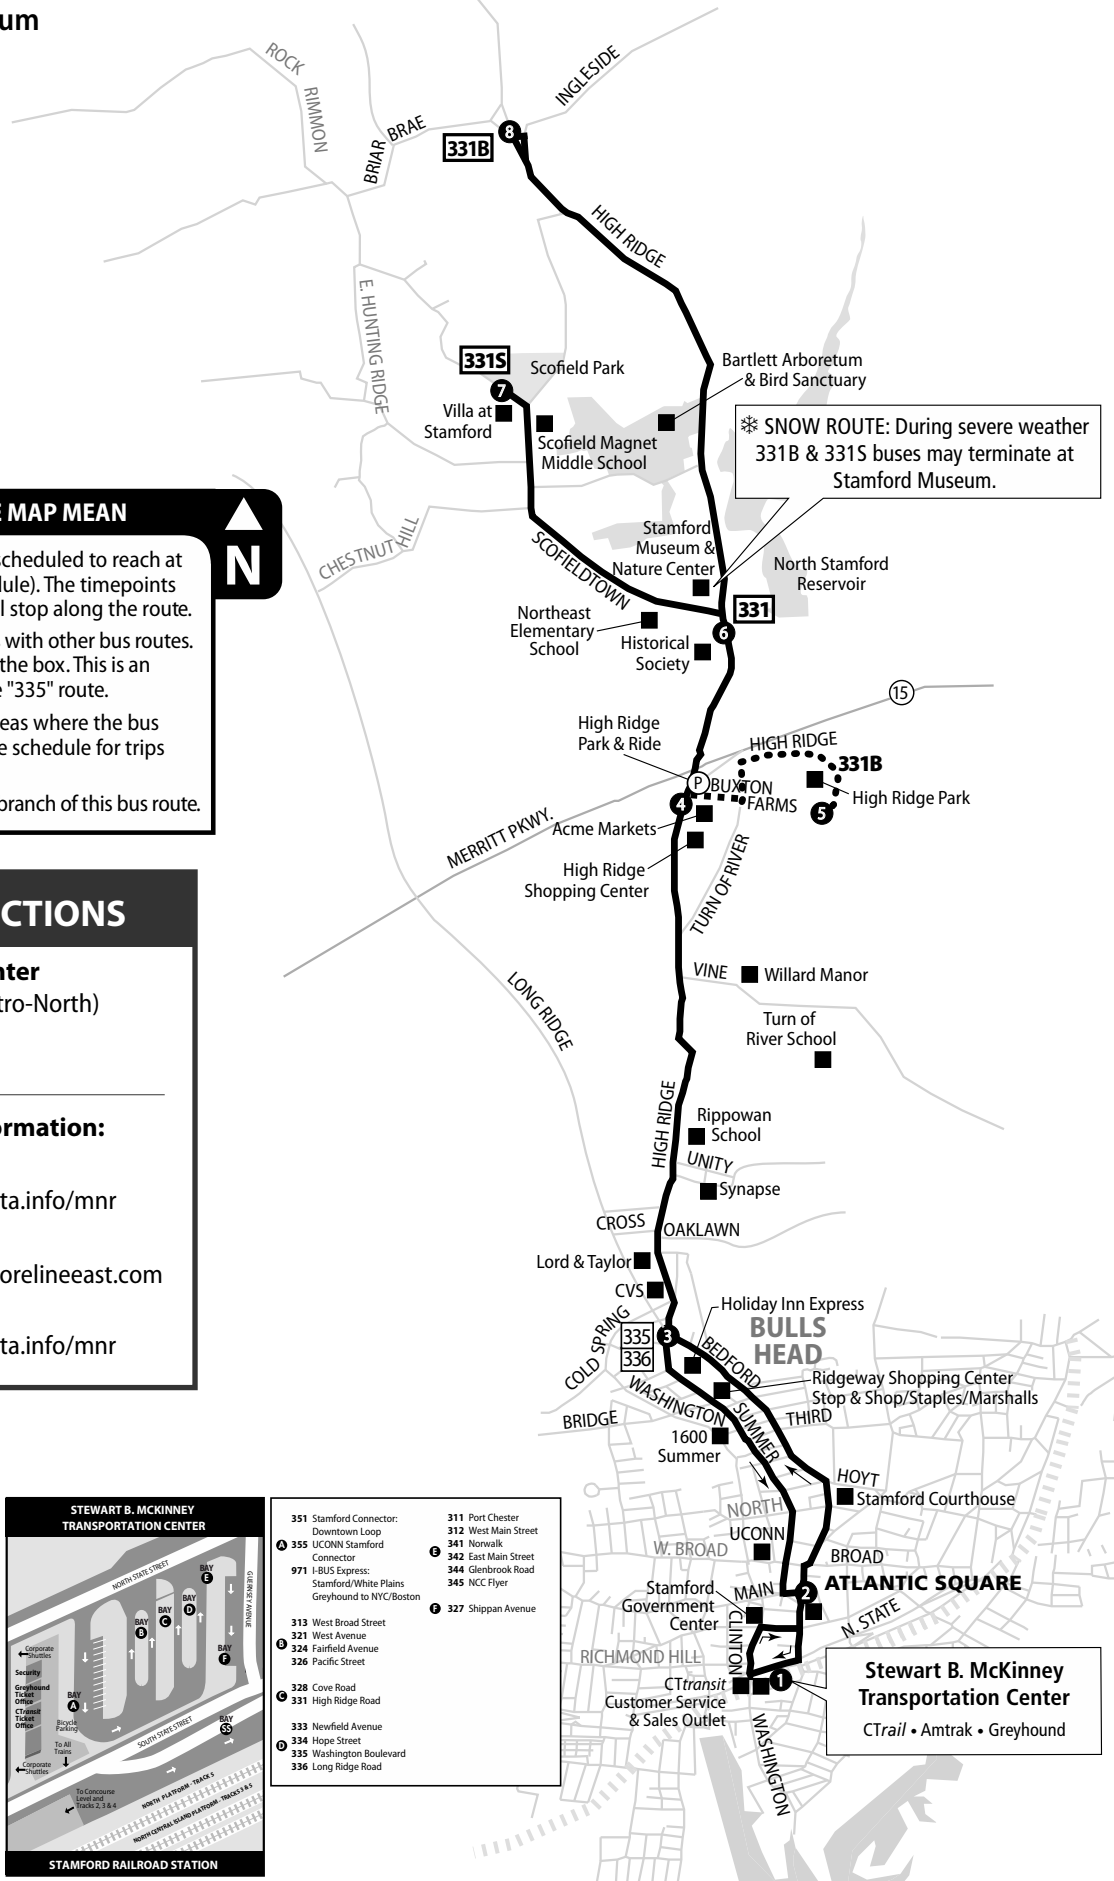

### WHAT THE SYMBOLS ON THE MAP MEAN

**1** Timepoints are places the bus is scheduled to reach at a specific time (listed on the schedule). The timepoints are not the only places the bus will stop along the route.

**335** Transfer Points show connections with other bus routes. The connecting route number is in the box. This is an example of where to transfer to the "335" route.

••• Part-time routing is shown for areas where the bus does not always travel. Refer to the schedule for trips that take the part-time route.

**331** Terminus shows the last stop for a branch of this bus route.

**Stewart B. McKinney Transportation Center**  
 CTrail • Amtrak • Greyhound