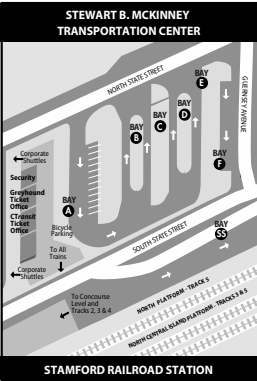

**335** Transfer Points show connections with other bus routes. The connecting route number is in the box. This is an example of where to transfer to the "335" route.

••• Part-time routing is shown for areas where the bus does not always travel. Refer to the schedule for trips that take the part-time route.

**331** Terminus shows the last stop for a branch of this bus route.

### RAILROAD CONNECTIONS

**Stamford Transportation Center**  
 CTrail New Haven Line (Metro-North)  
 CTrail Shore Line East  
 Amtrak

---

**For train schedule & fare information:**

CTrail New Haven Line  
 877-690-5114 • [www.mta.info/mnr](http://www.mta.info/mnr)

CTrail Shore Line East  
 877-CT-RIDES • [www.shorelineeast.com](http://www.shorelineeast.com)

Amtrak  
 800-USA-RAIL • [www.mta.info/mnr](http://www.mta.info/mnr)

- |  |                      |
|--|----------------------|
| 351 Stamford Connector: Downtown Loop                            | 311 Port Chester     |
| 355 UConn Stamford Connector                                     | 312 West Main Street |
| 971 I-BUS Express: Stamford/White Plains Greyhound to NYC/Boston | 341 Norwalk          |
|  | 342 East Main Street |
|  | 344 Glenbrook Road   |
|  | 345 NCC Flyer        |
|  | 327 Shippin Avenue   |
| 313 West Broad Street  |                      |
| 321 West Avenue  |                      |
| 324 Fairfield Avenue   |                      |
| 326 Pacific Street   |                      |
| 328 Cove Road  |                      |
| 331 High Ridge Road  |                      |
| 333 Newfield Avenue  |                      |
| 334 Hope Street  |                      |
| 335 Washington Boulevard   |                      |
| 336 Long Ridge Road  |                      |