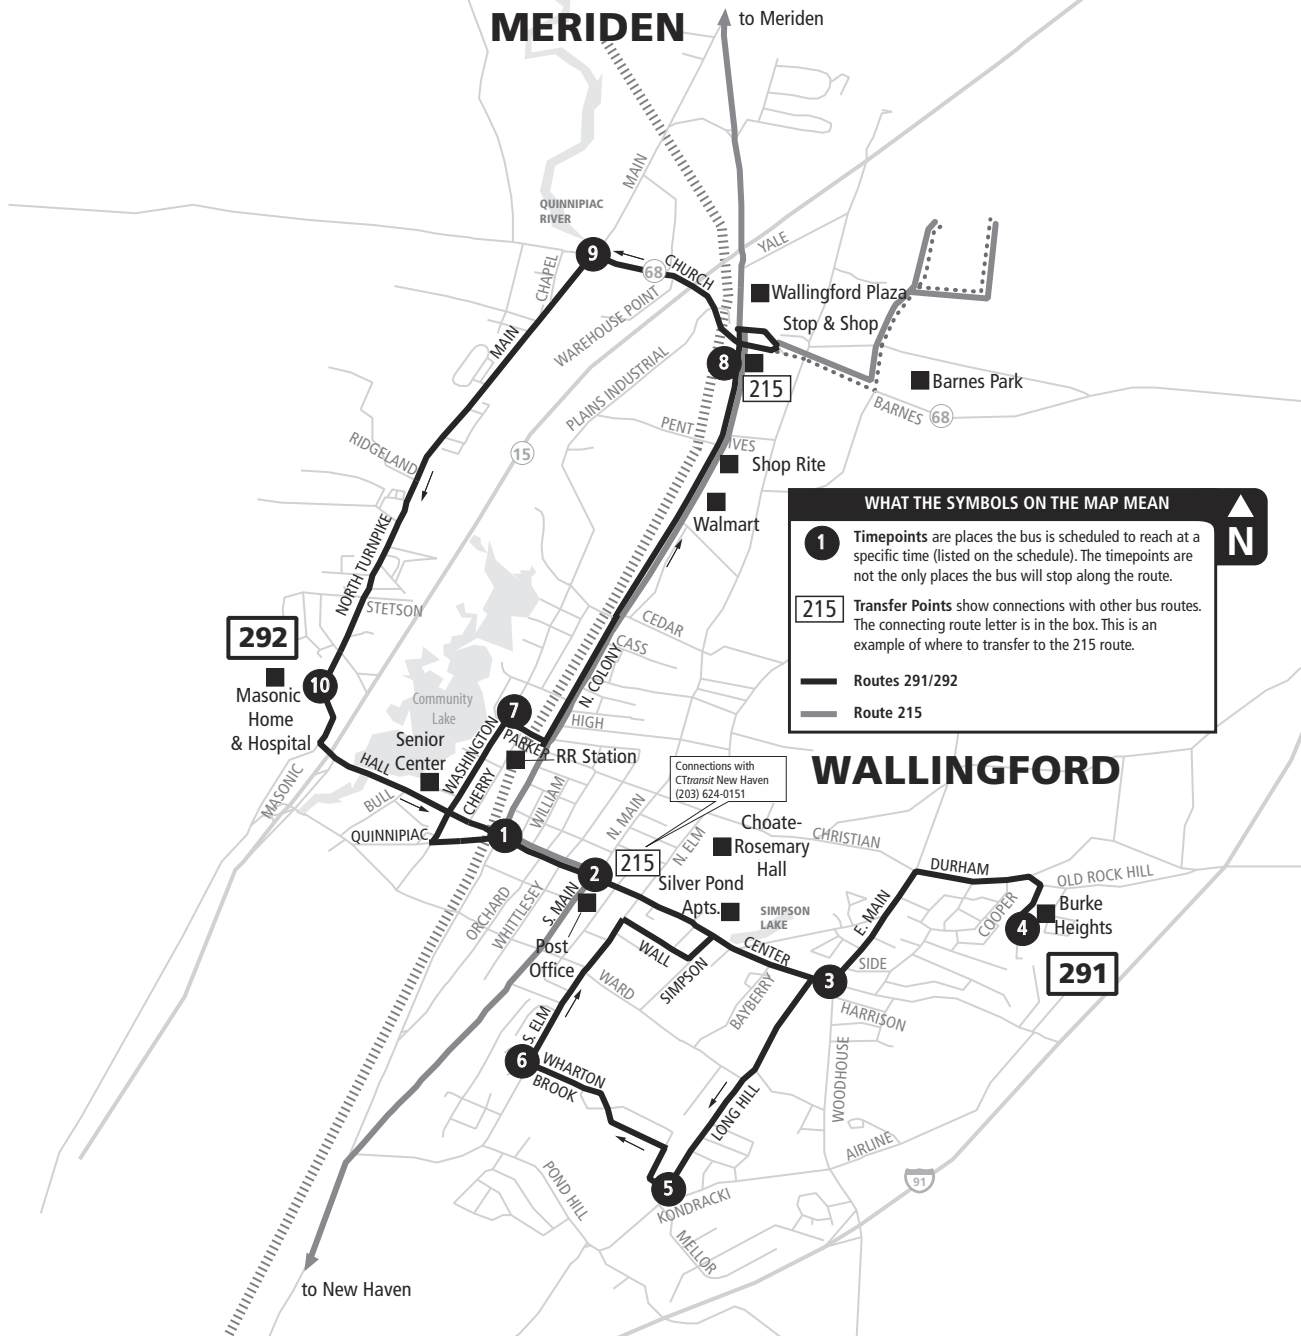

291 ● CENTER STREET
292 ● NORTH COLONY ROAD

Bus Schedule Effective June 18, 2018

WALLINGFORD RAILROAD STATION

CTtransit
 215 New Haven/Meriden
 291 Center Street
 292 North Colony Road

CTrail
 Hartford Line

Amtrak
 Northeast Regional
 Vermonter