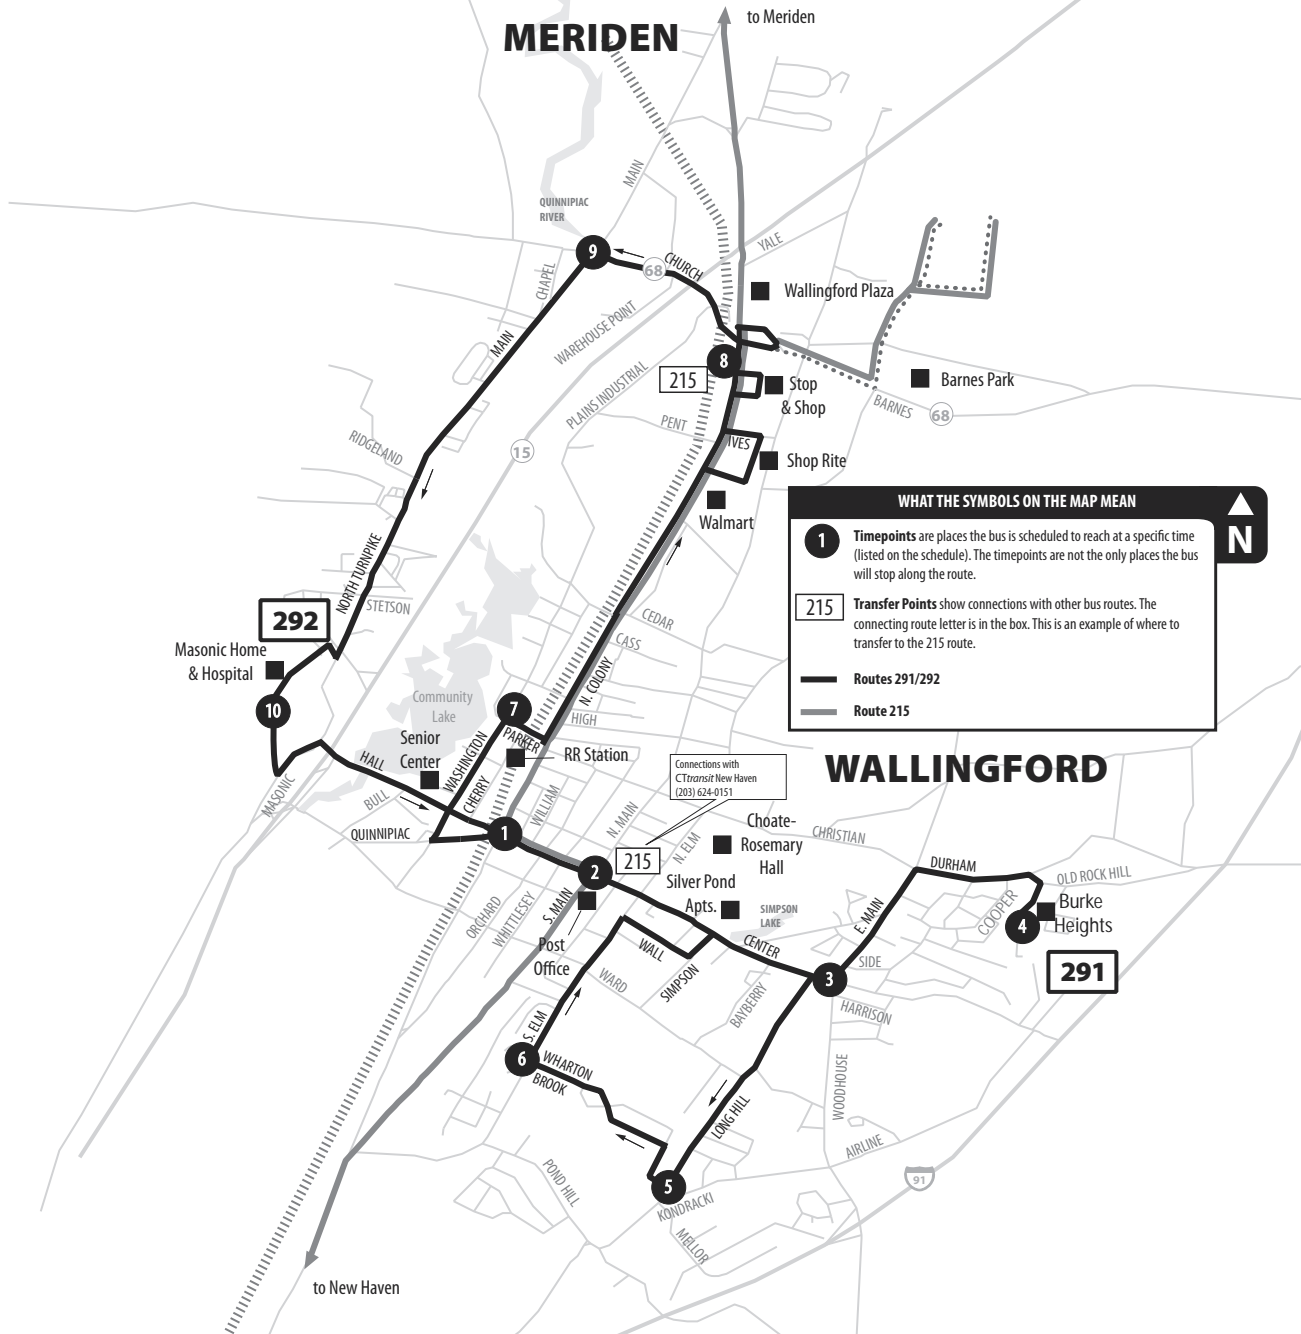

291  **CENTER STREET**
292  **NORTH COLONY ROAD**

Bus Schedule Effective May 1, 2022

WALLINGFORD RAILROAD STATION

CTtransit
 215 New Haven/Meriden
 291 Center Street
 292 North Colony Road

CTrail
 Hartford Line

Amtrak
 Northeast Regional
 Vermonter