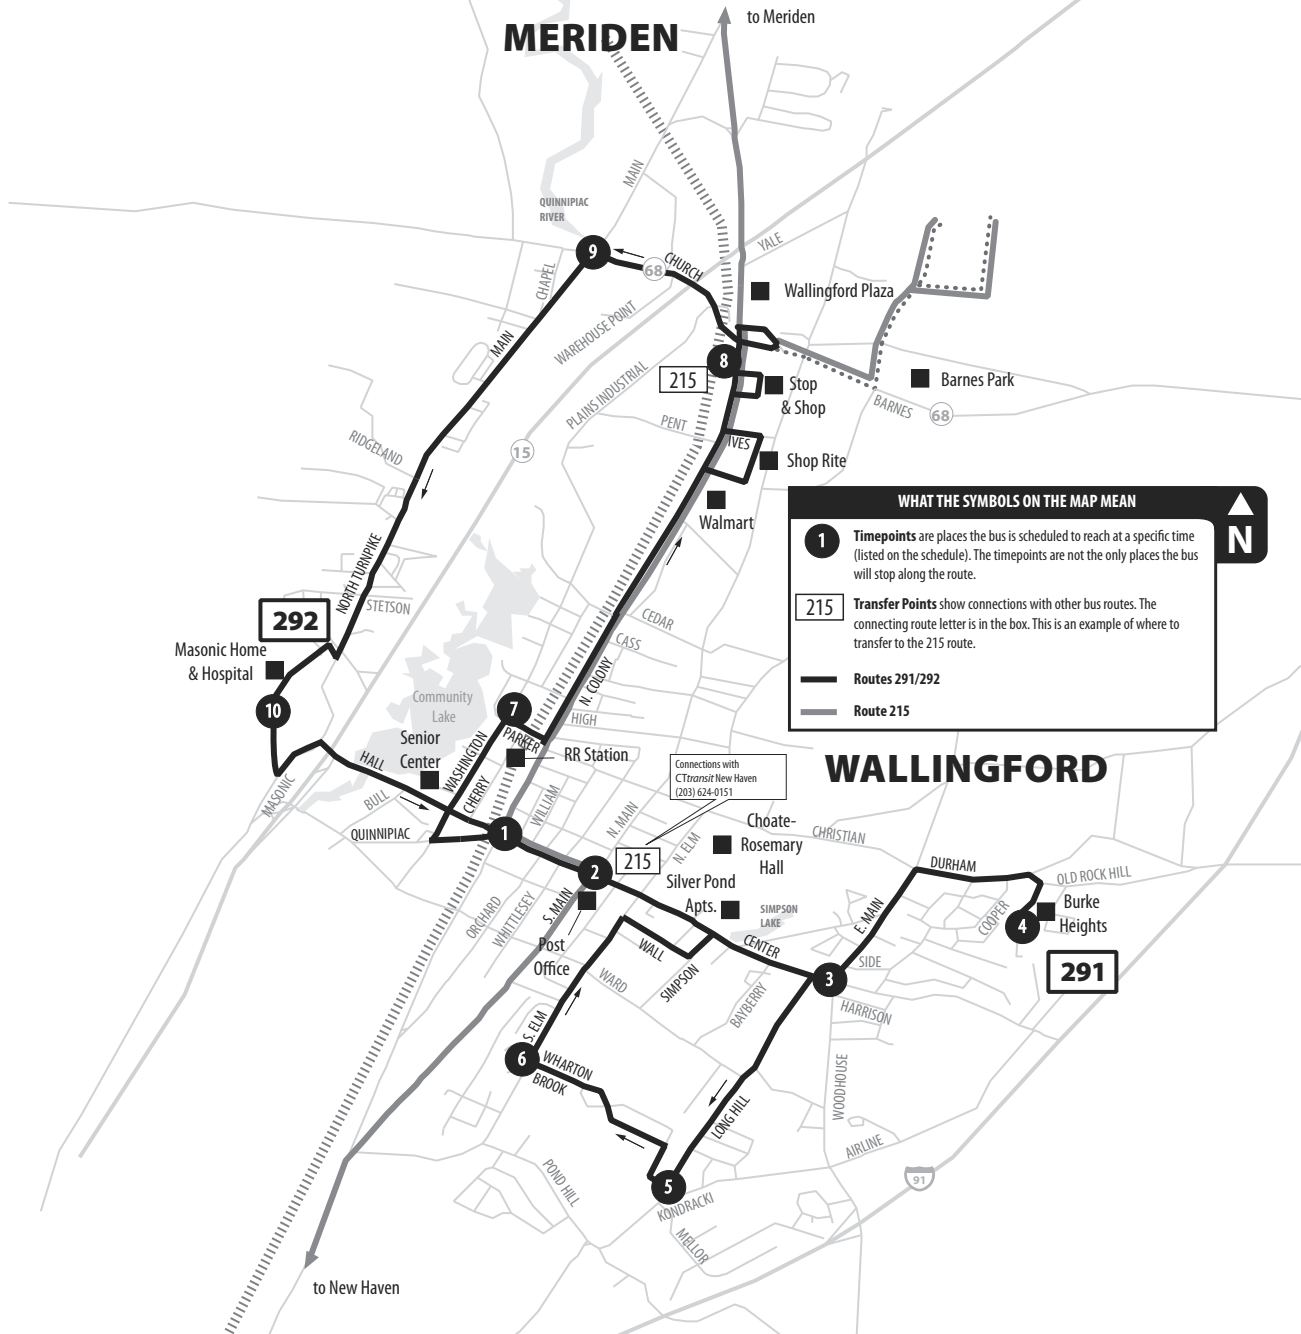

291 CENTER STREET

292 NORTH COLONY ROAD

Bus Schedule Effective February 20, 2023

WHAT THE SYMBOLS ON THE MAP MEAN

1 Timepoints are places the bus is scheduled to reach at a specific time (listed on the schedule). The timepoints are not the only places the bus will stop along the route.

215 Transfer Points show connections with other bus routes. The connecting route letter is in the box. This is an example of where to transfer to the 215 route.

— Routes 291/292

— Route 215

N

WALLINGFORD RAILROAD STATION

CTtransit
 215 New Haven/Meriden
 291 Center Street
 292 North Colony Road

CTrail
 Hartford Line

Amtrak
 Northeast Regional
 Vermonter

WALLINGFORD