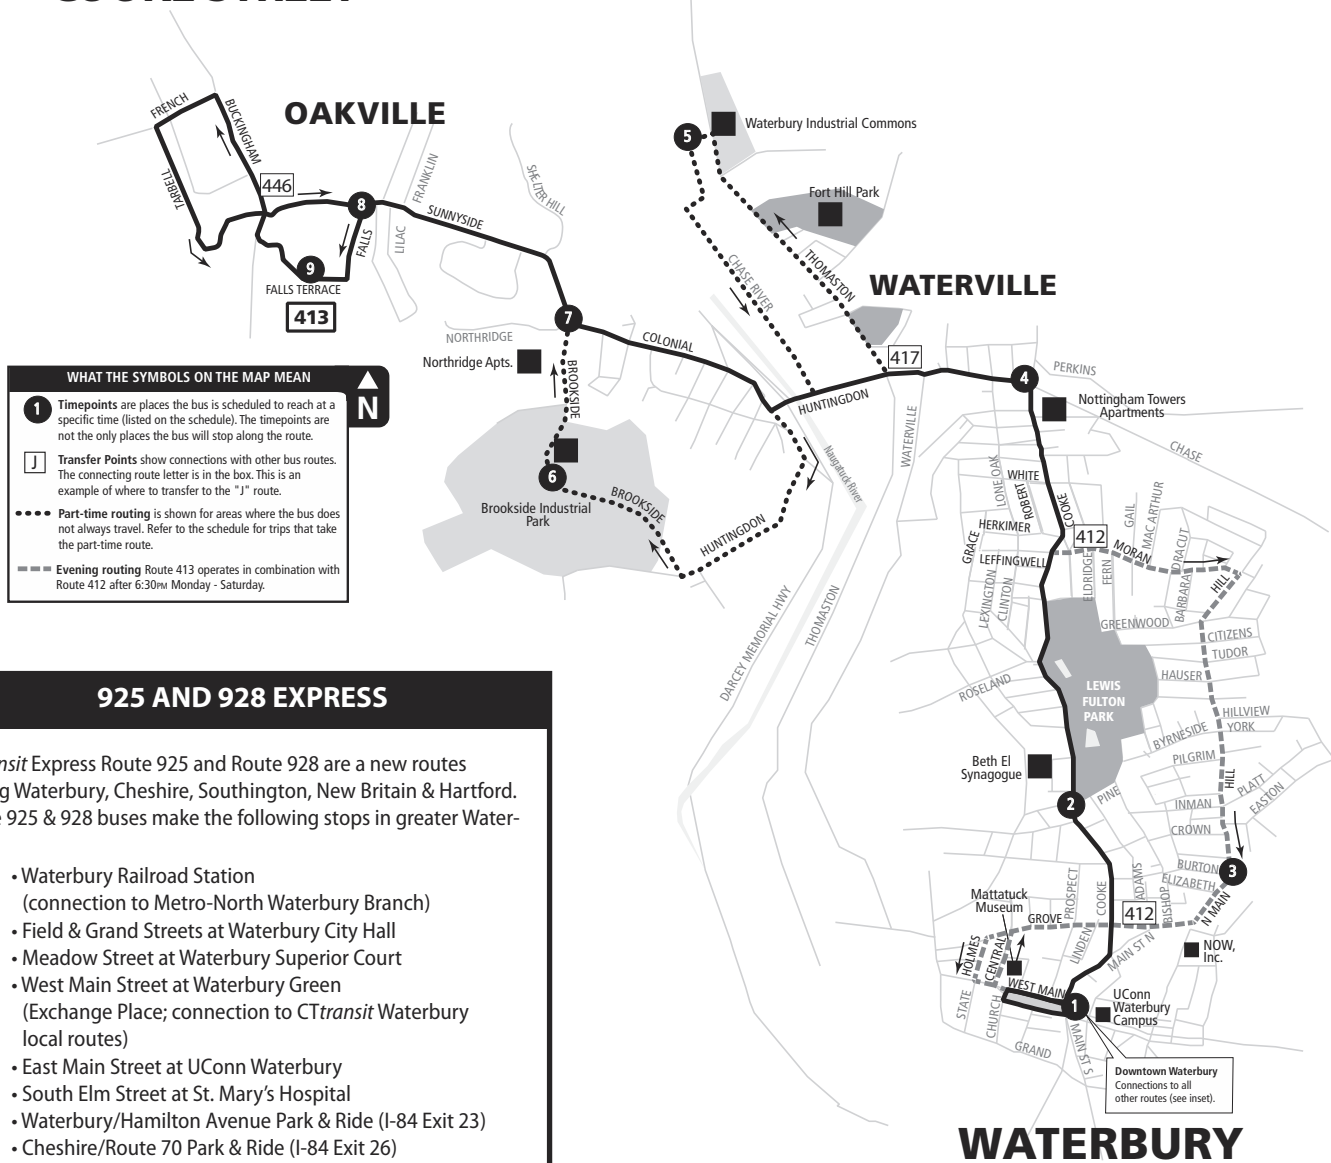

413 COOKE STREET

Bus Schedule Effective June 4, 2017

925 AND 928 EXPRESS

CTtransit Express Route 925 and Route 928 are a new routes linking Waterbury, Cheshire, Southington, New Britain & Hartford. Route 925 & 928 buses make the following stops in greater Waterbury:

- Waterbury Railroad Station (connection to Metro-North Waterbury Branch)
- Field & Grand Streets at Waterbury City Hall
- Meadow Street at Waterbury Superior Court
- West Main Street at Waterbury Green (Exchange Place; connection to CTtransit Waterbury local routes)
- East Main Street at UConn Waterbury
- South Elm Street at St. Mary's Hospital
- Waterbury/Hamilton Avenue Park & Ride (I-84 Exit 23)
- Cheshire/Route 70 Park & Ride (I-84 Exit 26)

The 925 route provides peak hour, weekday service.
The 928 Express operates seven days a week.

WATERBURY

DOWNTOWN WATERBURY