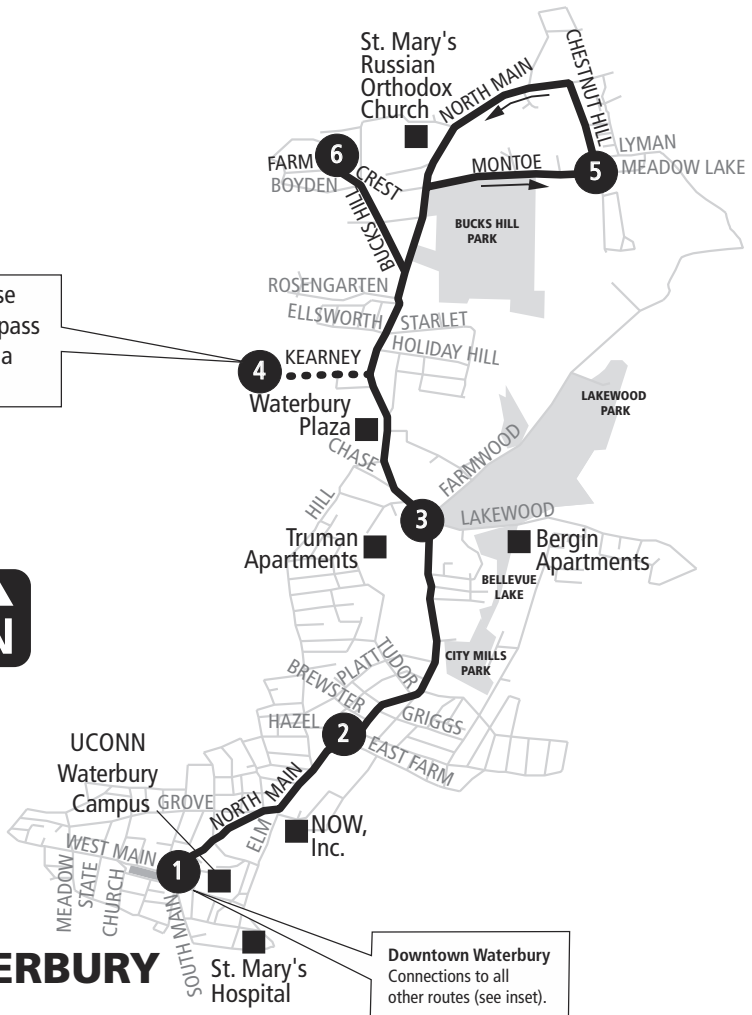

❄️ SNOW ROUTE: During adverse weather conditions, buses may bypass Kearney Drive. Buses operate via North Main Street.

**WHAT THE SYMBOLS ON THE MAP MEAN**

**1** Timepoints are places the bus is scheduled to reach at a specific time (listed on the schedule). The timepoints are not the only places the bus will stop along the route.

**229** Transfer Points show connections with other bus routes. The connecting route letter is in the box. This is an example of where to transfer to the 229 route.

••• Part-time routing is shown for areas where the bus does not always travel. Refer to the schedule for trips that take the part-time route.

❄️ Snow Route

## WATERBURY

Downtown Waterbury Connections to all other routes (see inset).