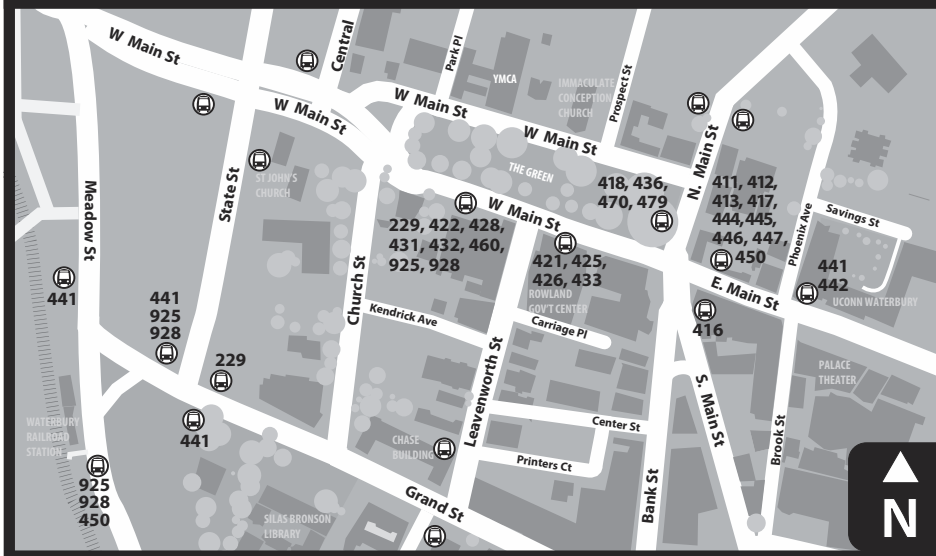

417 THOMASTON AVENUE

Bus Schedule Effective November 14, 2018

925 AND 928 EXPRESS

CTtransit Express Route 925 and Route 928 are a new routes linking Waterbury, Cheshire, Southington, New Britain & Hartford. Route 925 & 928 buses make the following stops in greater Waterbury:

- Waterbury Railroad Station (connection to Metro-North Waterbury Branch)
- Field & Grand Streets at Waterbury City Hall
- Meadow Street at Waterbury Superior Court
- West Main Street at Waterbury Green (Exchange Place; connection to CTtransit Waterbury local routes)
- East Main Street at UConn Waterbury
- South Elm Street at St. Mary's Hospital
- Waterbury/Hamilton Avenue Park & Ride (I-84 Exit 23)
- Cheshire/Route 70 Park & Ride (I-84 Exit 26)

The 925 route provides peak hour, weekday service. The 928 Express operates seven days a week. Additional information call 860-525-9181

WHAT THE SYMBOLS ON THE MAP MEAN

- 1** Timepoints are places the bus is scheduled to reach at a specific time (listed on the schedule). The timepoints are not the only places the bus will stop along the route.
- 442** Transfer Points show connections with other bus routes. The connecting route letter is in the box. This is an example of where to transfer to the 442 route.

DOWNTOWN WATERBURY

Downtown Waterbury Connections to all other routes (see inset).