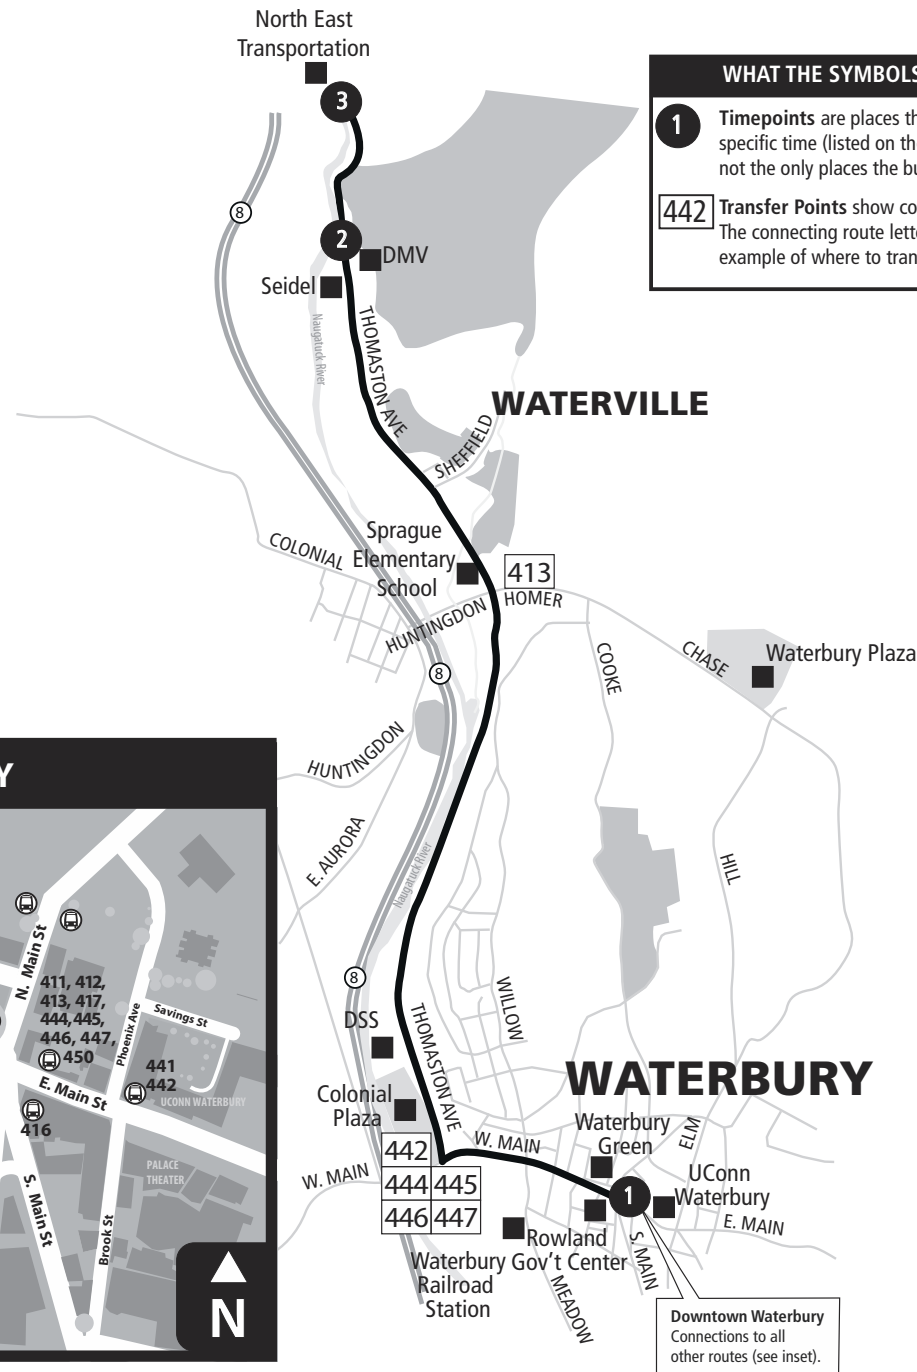

417 THOMASTON AVENUE

Bus Schedule Effective November 14, 2018

925 AND 928 EXPRESS

CTtransit Express Route 925 and Route 928 are a new routes linking Waterbury, Cheshire, Southington, New Britain & Hartford. Route 925 & 928 buses make the following stops in greater Waterbury:

- Waterbury Railroad Station (connection to Metro-North Waterbury Branch)
- Field & Grand Streets at Waterbury City Hall
- Meadow Street at Waterbury Superior Court
- West Main Street at Waterbury Green (Exchange Place; connection to CTtransit Waterbury local routes)
- East Main Street at UConn Waterbury
- South Elm Street at St. Mary's Hospital
- Waterbury/Hamilton Avenue Park & Ride (I-84 Exit 23)
- Cheshire/Route 70 Park & Ride (I-84 Exit 26)

The 925 route provides peak hour, weekday service. The 928 Express operates seven days a week. Additional information call 860-525-9181

WHAT THE SYMBOLS ON THE MAP MEAN

- 1** Timepoints are places the bus is scheduled to reach at a specific time (listed on the schedule). The timepoints are not the only places the bus will stop along the route.
- 442** Transfer Points show connections with other bus routes. The connecting route letter is in the box. This is an example of where to transfer to the 442 route.

DOWNTOWN WATERBURY

Downtown Waterbury Connections to all other routes (see inset).