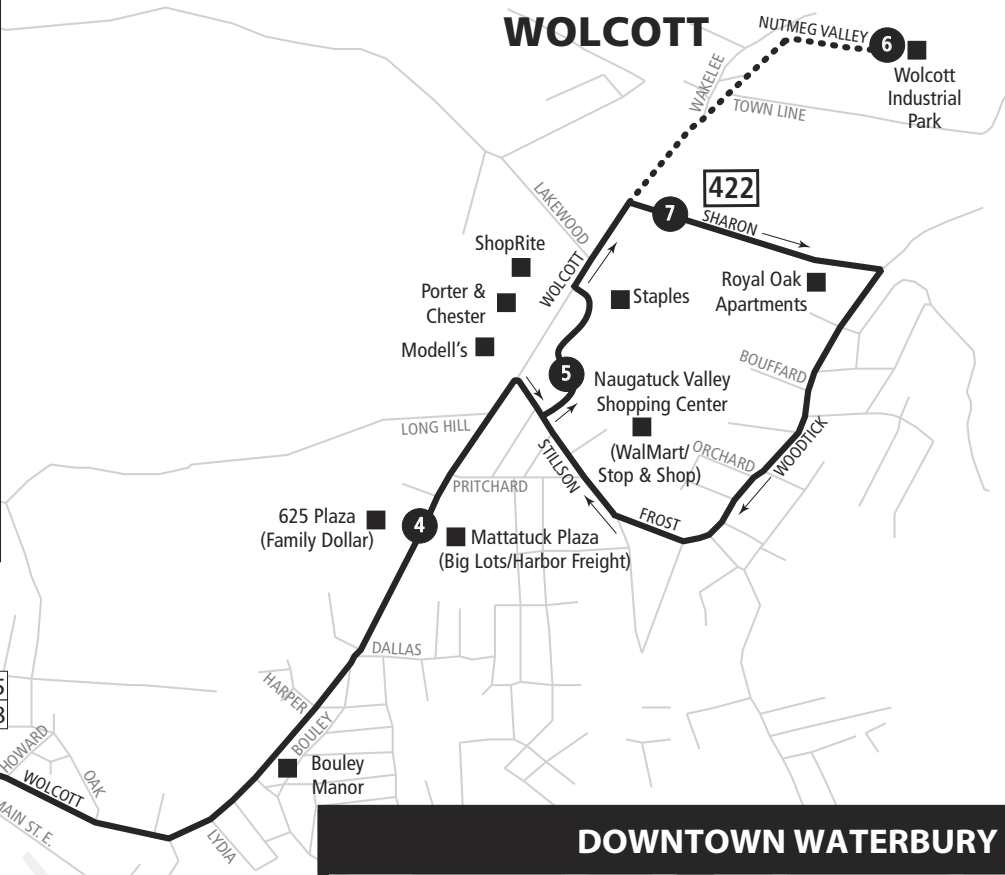

422 WOLCOTT STREET

Bus Schedule Effective June 4, 2017

925 AND 928 EXPRESS

CTransit Express Route 925 and Route 928 are new routes linking Waterbury, Cheshire, Southington, New Britain & Hartford. Route 925 & 928 buses make the following stops in greater Waterbury:

- Waterbury Railroad Station (connection to Metro-North Waterbury Branch)
- Field & Grand Streets at Waterbury City Hall
- Meadow Street at Waterbury Superior Court
- West Main Street at Waterbury Green (Exchange Place; connection to CTransit Waterbury local routes)
- East Main Street at UConn Waterbury
- South Elm Street at St. Mary's Hospital
- Waterbury/Hamilton Avenue Park & Ride (I-84 Exit 23)
- Cheshire/Route 70 Park & Ride (I-84 Exit 26)

The 925 route provides peak hour, weekday service.
The 928 Express operates seven days a week.

WOLCOTT

Downtown Waterbury Connections to all other routes (see inset).