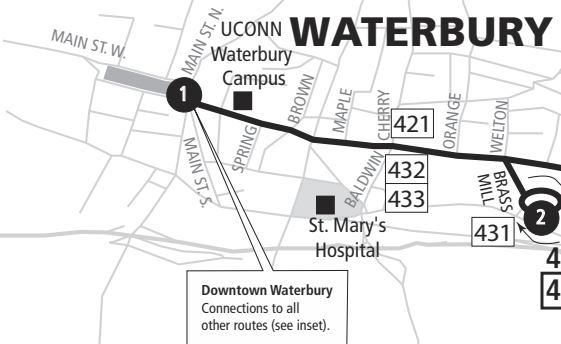

422 WOLCOTT STREET

Bus Schedule Effective June 4, 2017

925 AND 928 EXPRESS

CTransit Express Route 925 and Route 928 are new routes linking Waterbury, Cheshire, Southington, New Britain & Hartford. Route 925 & 928 buses make the following stops in greater Waterbury:

- Waterbury Railroad Station (connection to Metro-North Waterbury Branch)
- Field & Grand Streets at Waterbury City Hall
- Meadow Street at Waterbury Superior Court
- West Main Street at Waterbury Green (Exchange Place; connection to CTransit Waterbury local routes)
- East Main Street at UConn Waterbury
- South Elm Street at St. Mary's Hospital
- Waterbury/Hamilton Avenue Park & Ride (I-84 Exit 23)
- Cheshire/Route 70 Park & Ride (I-84 Exit 26)

The 925 route provides peak hour, weekday service.
The 928 Express operates seven days a week.

WOLCOTT

Downtown Waterbury Connections to all other routes (see inset).