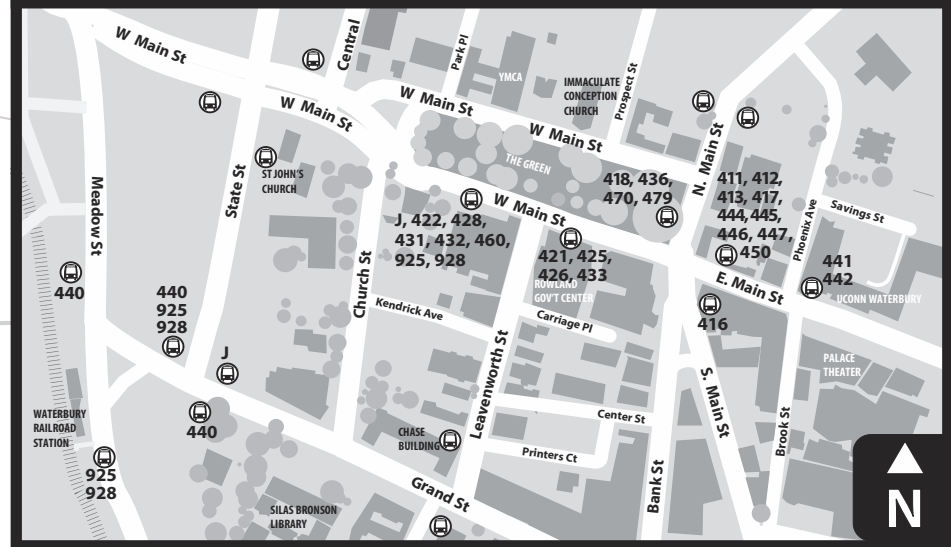

- Waterbury Railroad Station (connection to Metro-North Waterbury Branch)
- Field & Grand Streets at Waterbury City Hall
- Meadow Street at Waterbury Superior Court
- West Main Street at Waterbury Green (Exchange Place; connection to CTransit Waterbury local routes)
- East Main Street at UConn Waterbury
- South Elm Street at St. Mary's Hospital
- Waterbury/Hamilton Avenue Park & Ride (I-84 Exit 23)
- Cheshire/Route 70 Park & Ride (I-84 Exit 26)

The 925 route provides peak hour, weekday service.  
The 928 Express operates seven days a week.

## WOLCOTT

Downtown Waterbury Connections to all other routes (see inset).

### WHAT THE SYMBOLS ON THE MAP MEAN

- 1** Timepoints are places the bus is scheduled to reach at a specific time (listed on the schedule). The timepoints are not the only places the bus will stop along the route.
- J** Transfer Points show connections with other bus routes. The connecting route letter is in the box. This is an example of where to transfer to the "J" route.
- Part-time routing is shown for areas where the bus does not always travel. Refer to the schedule for trips that take the part-time route.