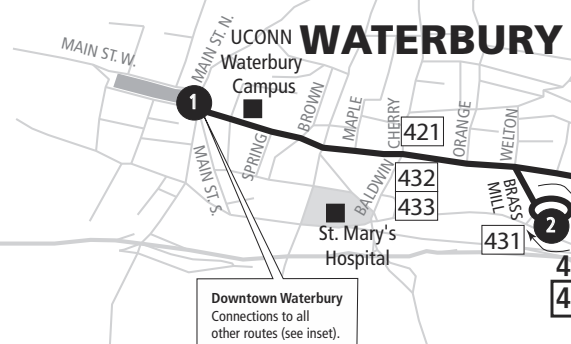

422 WOLCOTT STREET

Bus Schedule Effective June 4, 2017

925 AND 928 EXPRESS

CTransit Express Route 925 and Route 928 are new routes linking Waterbury, Cheshire, Southington, New Britain & Hartford. Route 925 & 928 buses make the following stops in greater Waterbury:

- Waterbury Railroad Station (connection to Metro-North Waterbury Branch)
- Field & Grand Streets at Waterbury City Hall
- Meadow Street at Waterbury Superior Court
- West Main Street at Waterbury Green (Exchange Place; connection to CTransit Waterbury local routes)
- East Main Street at UConn Waterbury
- South Elm Street at St. Mary's Hospital
- Waterbury/Hamilton Avenue Park & Ride (I-84 Exit 23)
- Cheshire/Route 70 Park & Ride (I-84 Exit 26)

The 925 route provides peak hour, weekday service.
The 928 Express operates seven days a week.

WOLCOTT

Downtown Waterbury
Connections to all other routes (see inset).

WHAT THE SYMBOLS ON THE MAP MEAN

- 1** Timepoints are places the bus is scheduled to reach at a specific time (listed on the schedule). The timepoints are not the only places the bus will stop along the route.
- 421** Transfer Points show connections with other bus routes. The connecting route letter is in the box. This is an example of where to transfer to the 421 route.
- Part-time routing is shown for areas where the bus does not always travel. Refer to the schedule for trips that take the part-time route.

DOWNTOWN WATERBURY