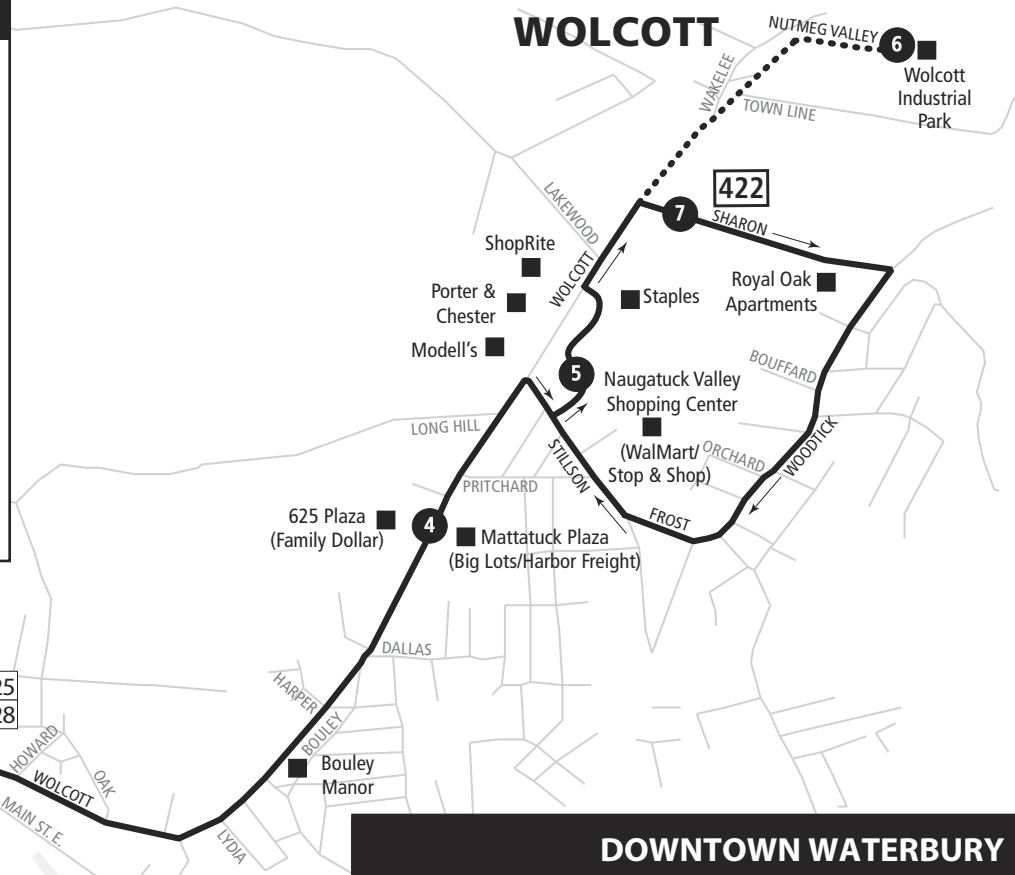

422 WOLCOTT STREET

Bus Schedule Effective June 4, 2017

925 AND 928 EXPRESS

CTransit Express Route 925 and Route 928 are new routes linking Waterbury, Cheshire, Southington, New Britain & Hartford. Route 925 & 928 buses make the following stops in greater Waterbury:

- Waterbury Railroad Station (connection to Metro-North Waterbury Branch)
- Field & Grand Streets at Waterbury City Hall
- Meadow Street at Waterbury Superior Court
- West Main Street at Waterbury Green (Exchange Place; connection to CTransit Waterbury local routes)
- East Main Street at UConn Waterbury
- South Elm Street at St. Mary's Hospital
- Waterbury/Hamilton Avenue Park & Ride (I-84 Exit 23)
- Cheshire/Route 70 Park & Ride (I-84 Exit 26)

The 925 route provides peak hour, weekday service.
The 928 Express operates seven days a week.

WOLCOTT

Downtown Waterbury
Connections to all other routes (see inset).

WHAT THE SYMBOLS ON THE MAP MEAN

- 1** Timepoints are places the bus is scheduled to reach at a specific time (listed on the schedule). The timepoints are not the only places the bus will stop along the route.
- 421** Transfer Points show connections with other bus routes. The connecting route letter is in the box. This is an example of where to transfer to the 421 route.
- Part-time routing is shown for areas where the bus does not always travel. Refer to the schedule for trips that take the part-time route.

DOWNTOWN WATERBURY