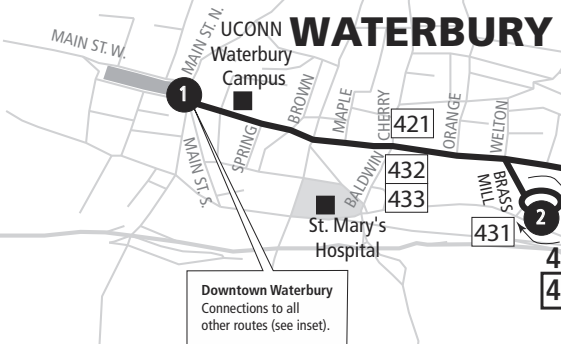

422 WOLCOTT STREET

Bus Schedule Updated September 2019

925 AND 928 EXPRESS

CTransit Express Route 925 and Route 928 are new routes linking Waterbury, Cheshire, Southington, New Britain & Hartford. Route 925 & 928 buses make the following stops in greater Waterbury:

- Waterbury Railroad Station (connection to Metro-North Waterbury Branch)
- Field & Grand Streets at Waterbury City Hall
- Meadow Street at Waterbury Superior Court
- West Main Street at Waterbury Green (Exchange Place; connection to CTtransit Waterbury local routes)
- East Main Street at UConn Waterbury
- South Elm Street at St. Mary's Hospital
- Waterbury/Hamilton Avenue Park & Ride (I-84 Exit 23)
- Cheshire/Route 70 Park & Ride (I-84 Exit 26)

The 925 route provides peak hour, weekday service.
The 928 Express operates seven days a week.

WOLCOTT