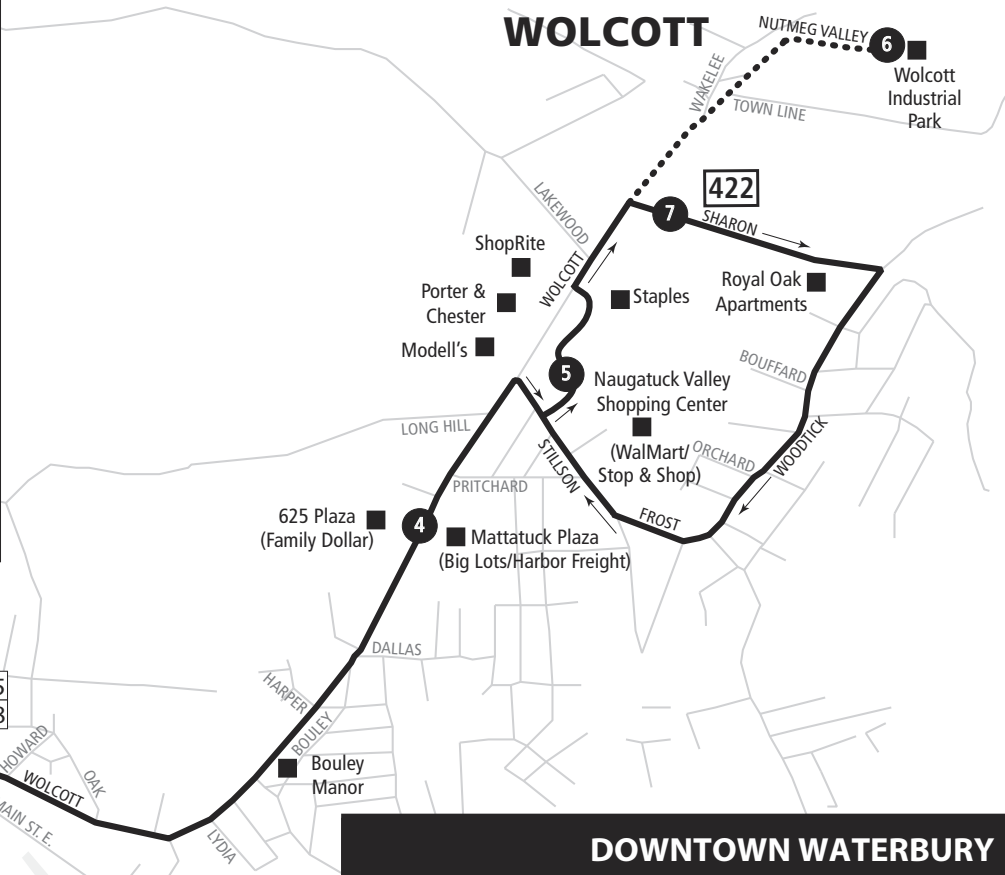

422 WOLCOTT STREET

Bus Schedule Updated September 2019

925 AND 928 EXPRESS

CTransit Express Route 925 and Route 928 are new routes linking Waterbury, Cheshire, Southington, New Britain & Hartford. Route 925 & 928 buses make the following stops in greater Waterbury:

- Waterbury Railroad Station (connection to Metro-North Waterbury Branch)
- Field & Grand Streets at Waterbury City Hall
- Meadow Street at Waterbury Superior Court
- West Main Street at Waterbury Green (Exchange Place; connection to CTtransit Waterbury local routes)
- East Main Street at UConn Waterbury
- South Elm Street at St. Mary's Hospital
- Waterbury/Hamilton Avenue Park & Ride (I-84 Exit 23)
- Cheshire/Route 70 Park & Ride (I-84 Exit 26)

The 925 route provides peak hour, weekday service.
The 928 Express operates seven days a week.

WOLCOTT