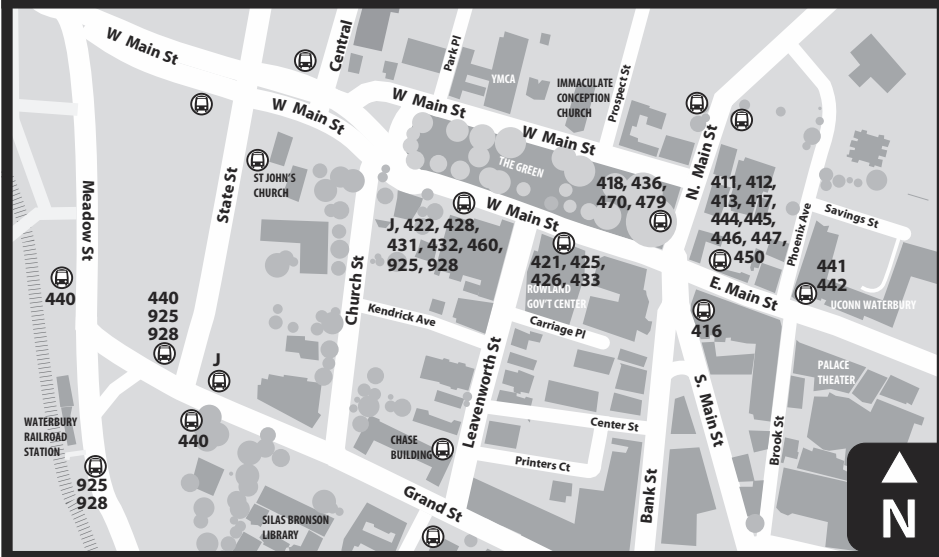

DOWNTOWN WATERBURY

925 AND 928 EXPRESS

CTransit Express Route 925 and Route 928 are a new routes linking Waterbury, Cheshire, Southington, New Britain & Hartford. Route 925 & 928 buses make the following stops in greater Waterbury:

- Waterbury Railroad Station (connection to Metro-North Waterbury Branch)
- Field & Grand Streets at Waterbury City Hall
- Meadow Street at Waterbury Superior Court
- West Main Street at Waterbury Green (Exchange Place; connection to CTransit Waterbury local routes)
- East Main Street at UConn Waterbury
- South Elm Street at St. Mary's Hospital
- Waterbury/Hamilton Avenue Park & Ride (I-84 Exit 23)
- Cheshire/Route 70 Park & Ride (I-84 Exit 26)

The 925 route provides peak hour, weekday service. The 928 Express operates seven days a week.