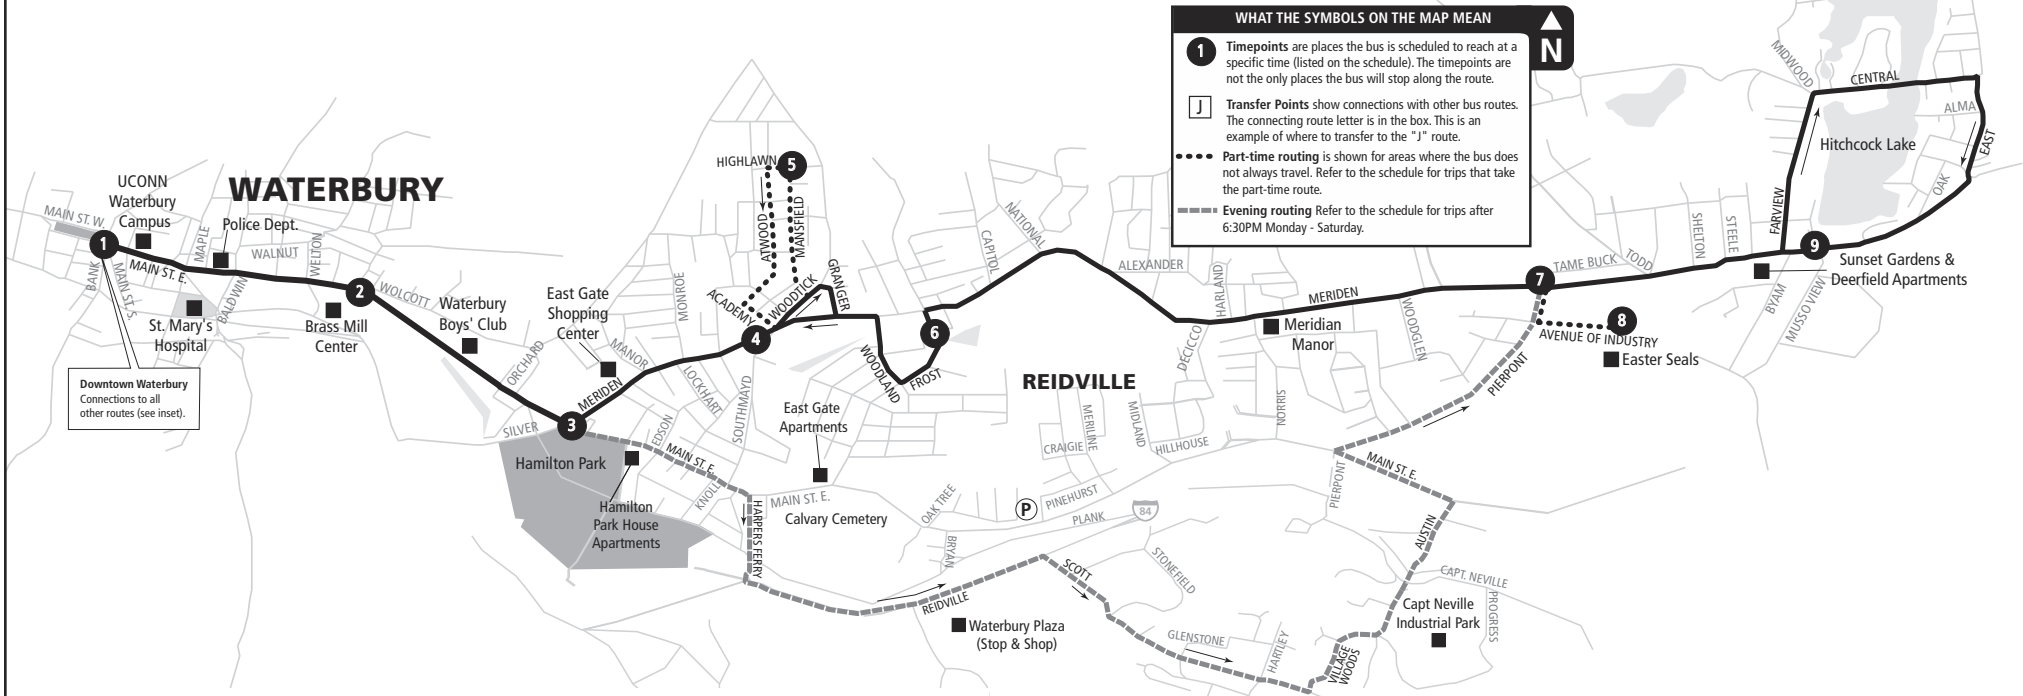

425 MERIDEN ROAD

Bus Schedule Effective June 4, 2017