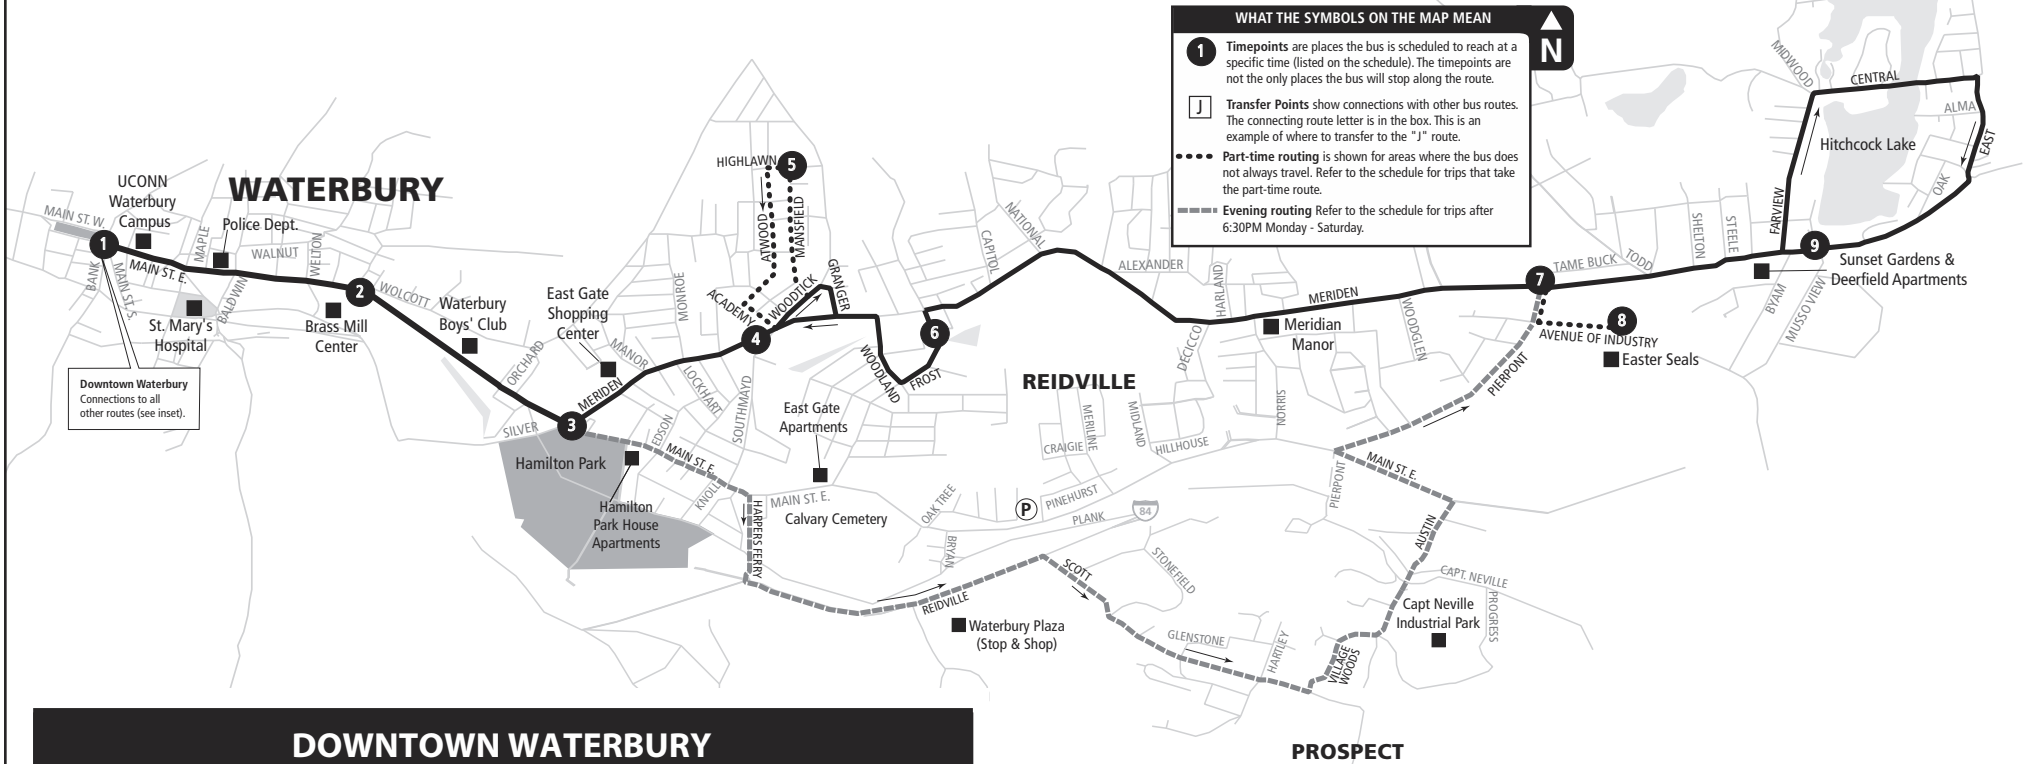

425 MERIDEN ROAD

Bus Schedule Effective June 4, 2017

925 AND 928 EXPRESS

CTransit Express Route 925 and Route 928 are a new routes linking Waterbury, Cheshire, Southington, New Britain & Hartford. Route 925 & 928 buses make the following stops in greater Waterbury:

- Waterbury Railroad Station (connection to Metro-North Waterbury Branch)
- Field & Grand Streets at Waterbury City Hall
- Meadow Street at Waterbury Superior Court
- West Main Street at Waterbury Green (Exchange Place; connection to CTransit Waterbury local routes)
- East Main Street at UConn Waterbury
- South Elm Street at St. Mary's Hospital
- Waterbury/Hamilton Avenue Park & Ride (I-84 Exit 23)
- Cheshire/Route 70 Park & Ride (I-84 Exit 26)

The 925 route provides peak hour, weekday service. The 928 Express operates seven days a week.