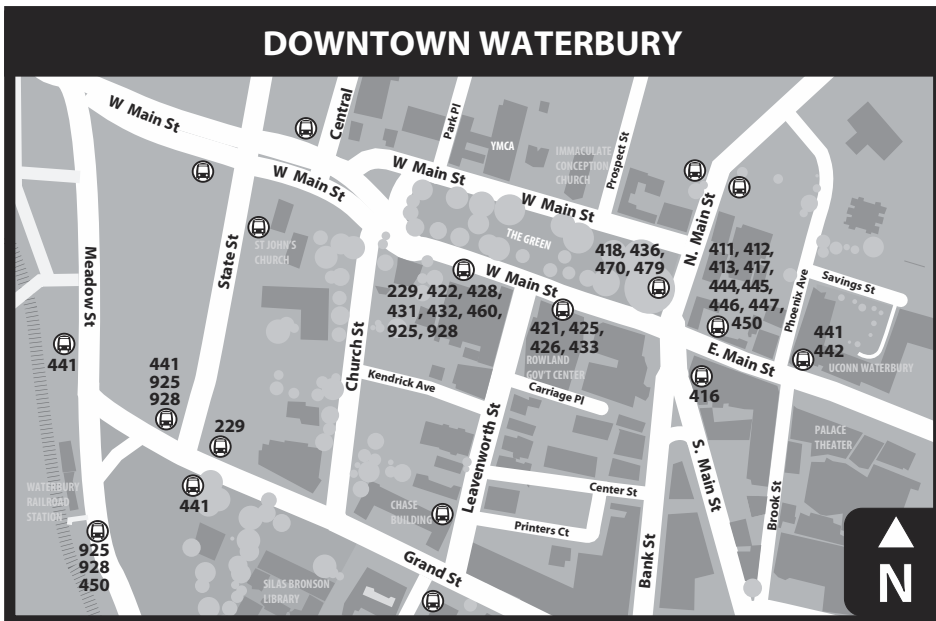

425 MERIDEN ROAD

Bus Schedule Effective June 4, 2017

925 AND 928 EXPRESS

CTransit Express Route 925 and Route 928 are a new routes linking Waterbury, Cheshire, Southington, New Britain & Hartford. Route 925 & 928 buses make the following stops in greater Waterbury:

- Waterbury Railroad Station (connection to Metro-North Waterbury Branch)
- Field & Grand Streets at Waterbury City Hall
- Meadow Street at Waterbury Superior Court
- West Main Street at Waterbury Green (Exchange Place; connection to CTransit Waterbury local routes)
- East Main Street at UConn Waterbury
- South Elm Street at St. Mary's Hospital
- Waterbury/Hamilton Avenue Park & Ride (I-84 Exit 23)
- Cheshire/Route 70 Park & Ride (I-84 Exit 26)

The 925 route provides peak hour, weekday service. The 928 Express operates seven days a week.