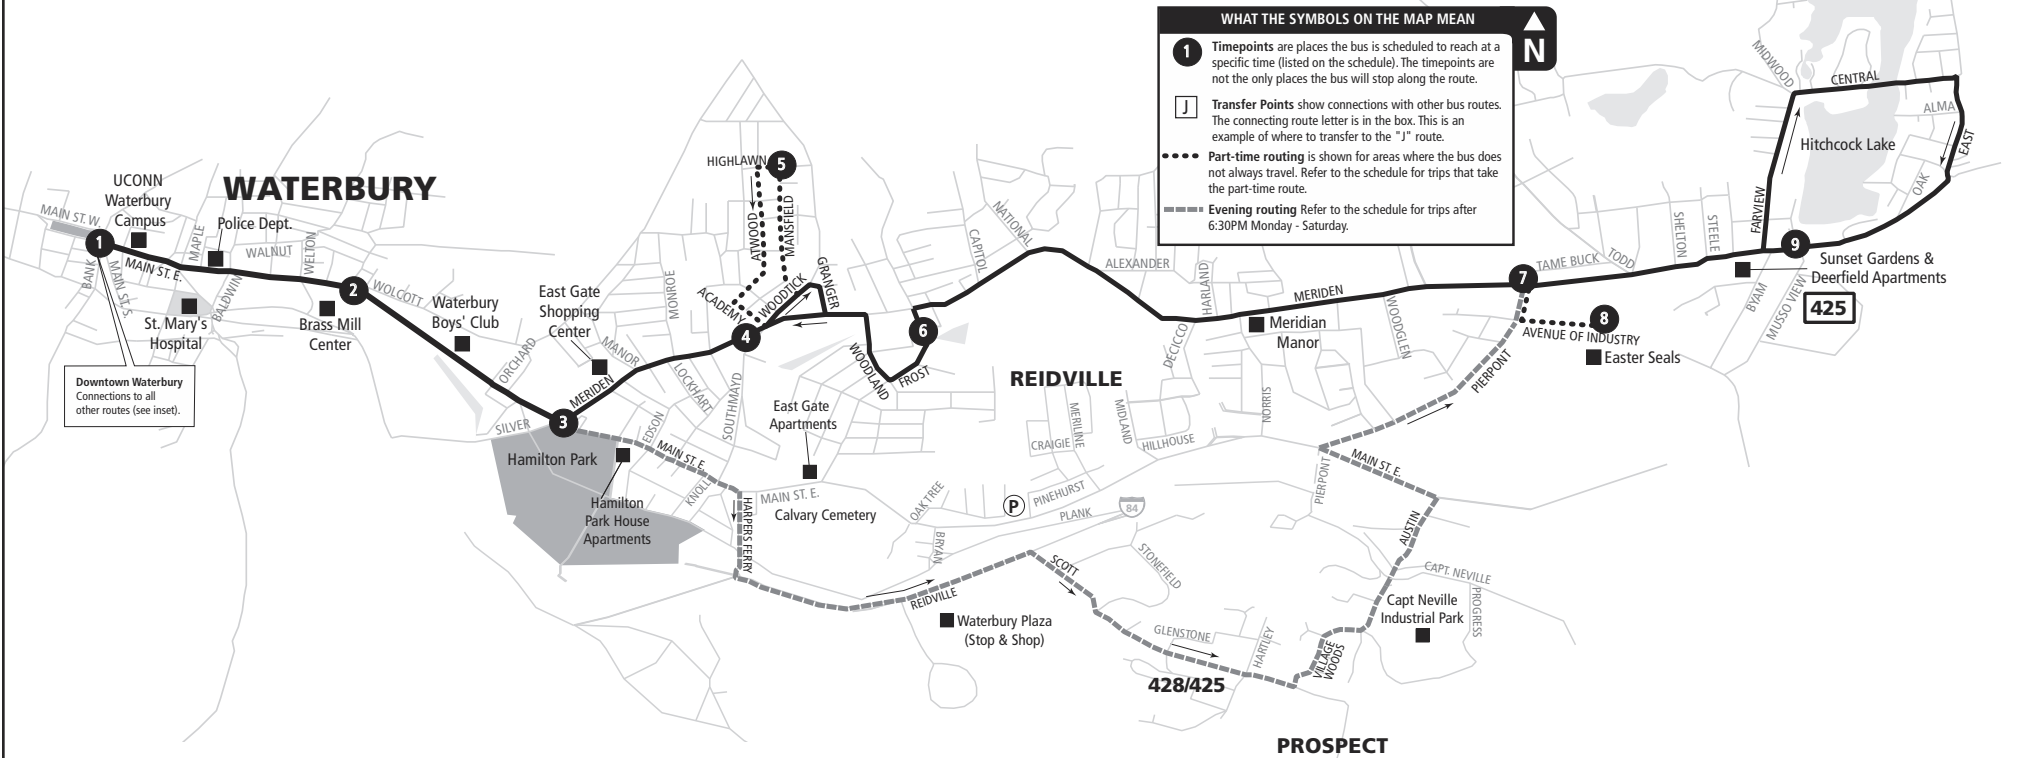

425 MERIDEN ROAD

Bus Schedule Effective August 26, 2018

925 AND 928 EXPRESS

CTtransit Express Route 925 and Route 928 are new routes linking Waterbury, Cheshire, Southington, New Britain & Hartford. Route 925 & 928 buses make the following stops in greater Waterbury:

- Waterbury Railroad Station (connection to Metro-North Waterbury Branch)
- Field & Grand Streets at Waterbury City Hall
- Meadow Street at Waterbury Superior Court
- West Main Street at Waterbury Green (Exchange Place; connection to CTtransit Waterbury local routes)
- East Main Street at UConn Waterbury
- South Elm Street at St. Mary's Hospital
- Waterbury/Hamilton Avenue Park & Ride (I-84 Exit 23)
- Cheshire/Route 70 Park & Ride (I-84 Exit 26)

The 925 route provides peak hour, weekday service. The 928 Express operates seven days a week.