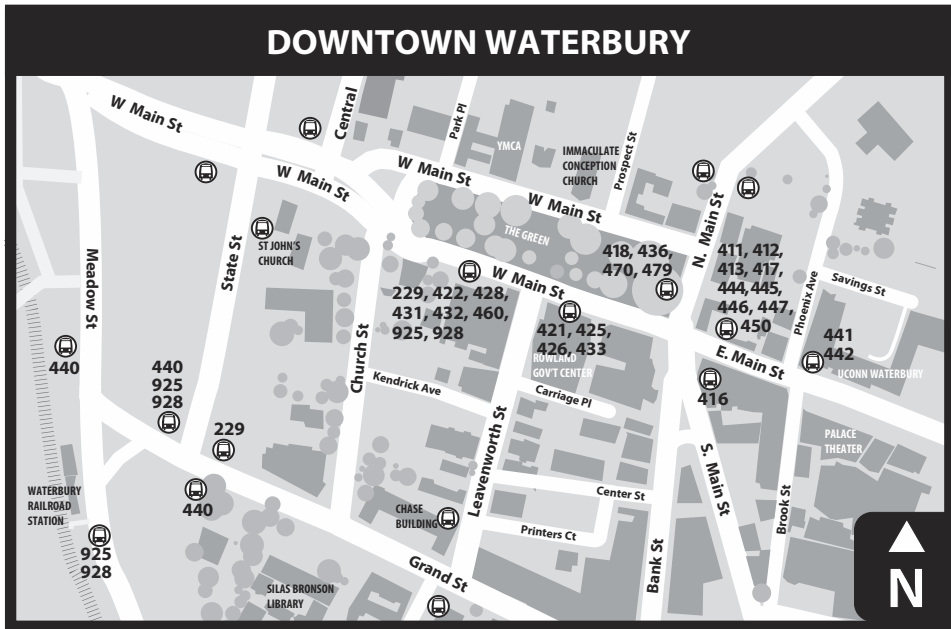

425 MERIDEN ROAD

Bus Schedule Effective August 26, 2018

925 AND 928 EXPRESS

CTtransit Express Route 925 and Route 928 are new routes linking Waterbury, Cheshire, Southington, New Britain & Hartford. Route 925 & 928 buses make the following stops in greater Waterbury:

- Waterbury Railroad Station (connection to Metro-North Waterbury Branch)
- Field & Grand Streets at Waterbury City Hall
- Meadow Street at Waterbury Superior Court
- West Main Street at Waterbury Green (Exchange Place; connection to CTtransit Waterbury local routes)
- East Main Street at UConn Waterbury
- South Elm Street at St. Mary's Hospital
- Waterbury/Hamilton Avenue Park & Ride (I-84 Exit 23)
- Cheshire/Route 70 Park & Ride (I-84 Exit 26)

The 925 route provides peak hour, weekday service. The 928 Express operates seven days a week.