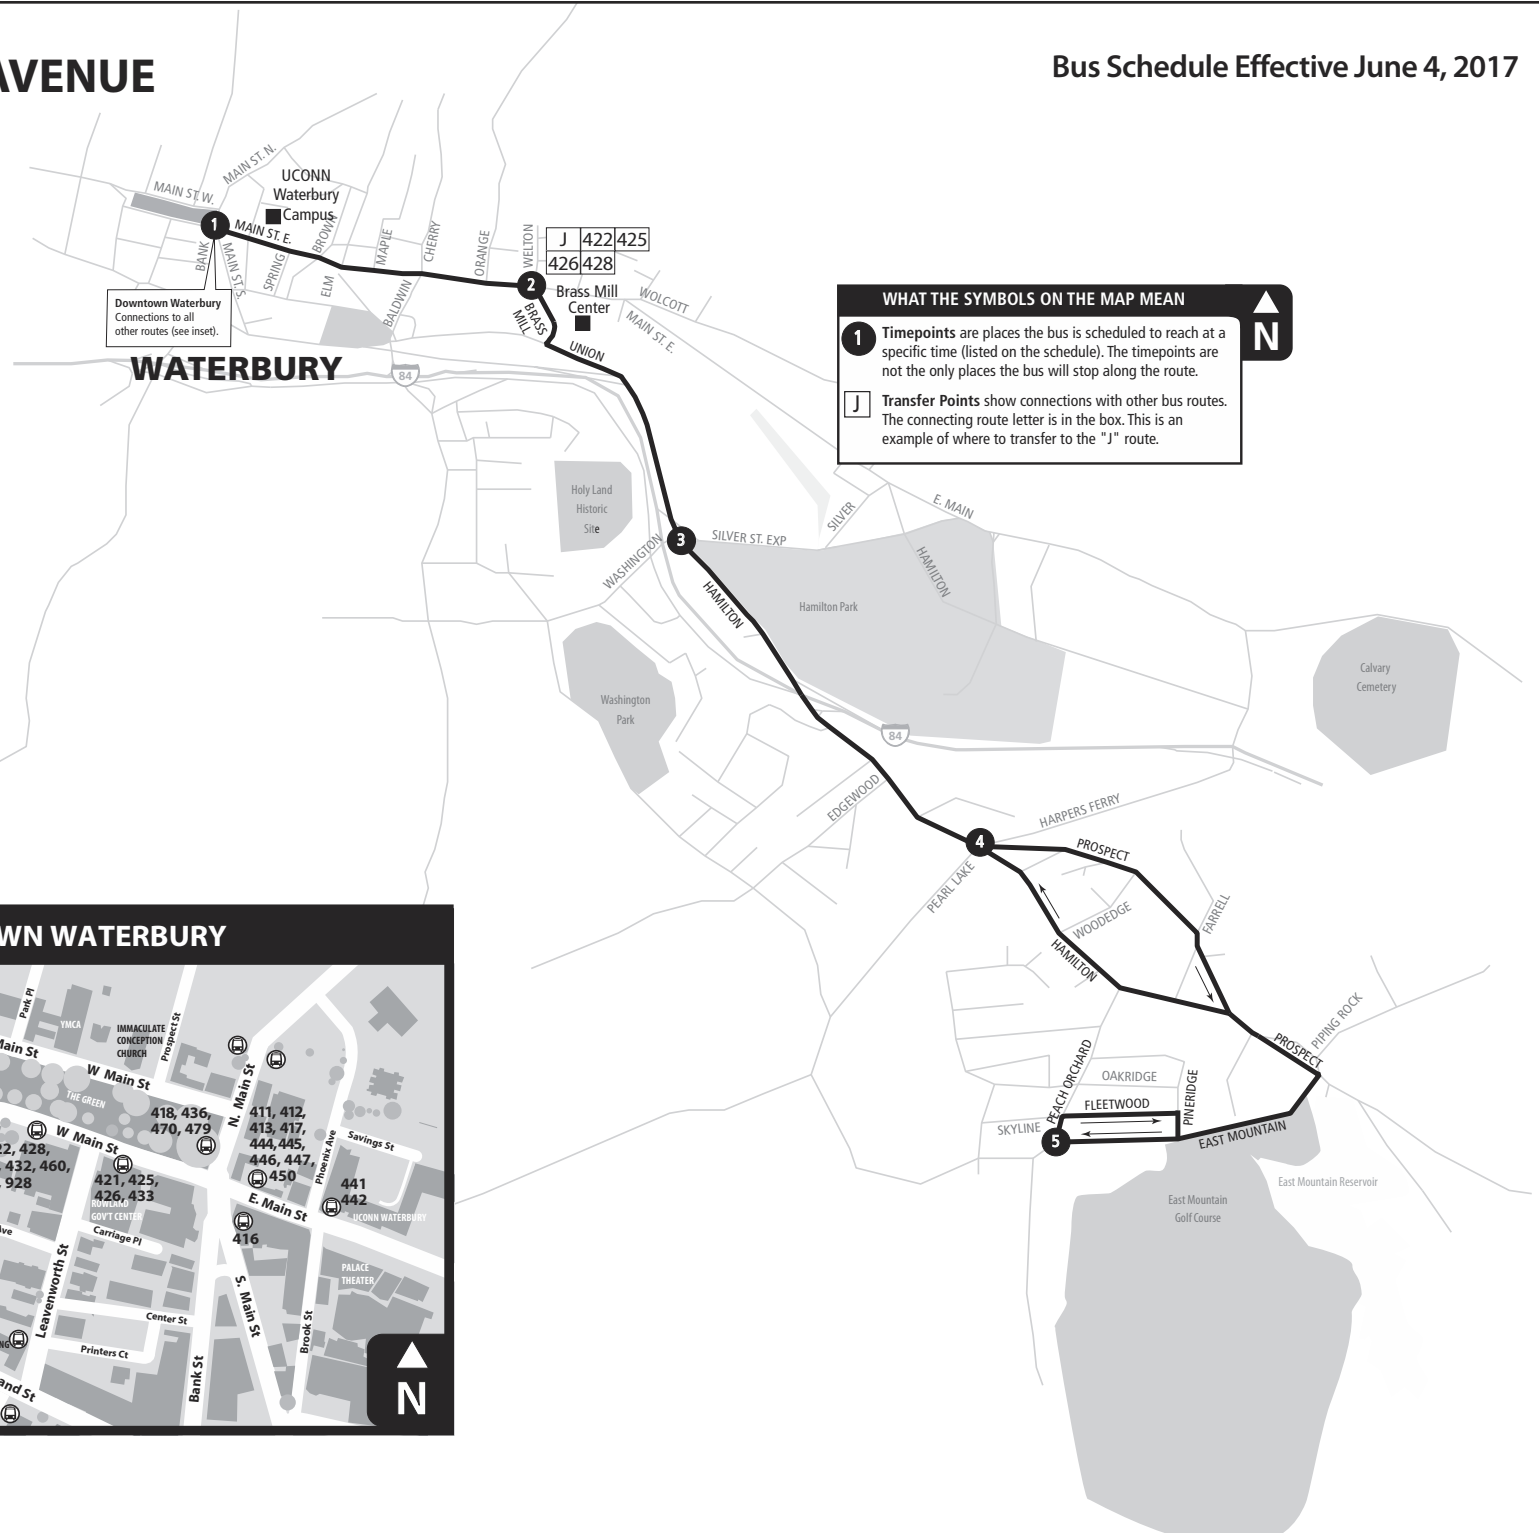

431 HAMILTON AVENUE

Bus Schedule Effective June 4, 2017

J	422	425
	426	428

WHAT THE SYMBOLS ON THE MAP MEAN

1 Timepoints are places the bus is scheduled to reach at a specific time (listed on the schedule). The timepoints are not the only places the bus will stop along the route.

J Transfer Points show connections with other bus routes. The connecting route letter is in the box. This is an example of where to transfer to the "J" route.