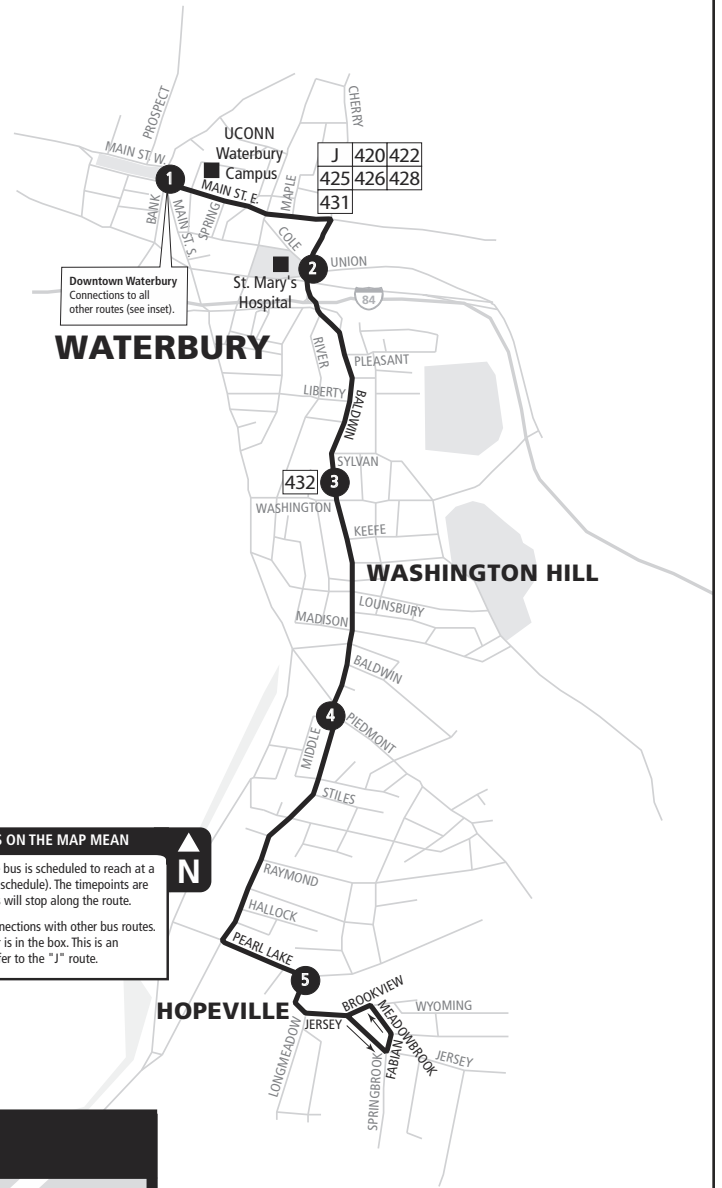

925 AND 928 EXPRESS

CTtransit Express Route 925 and Route 928 are a new routes linking Waterbury, Cheshire, Southington, New Britain & Hartford. Route 925 & 928 buses make the following stops in greater Waterbury:

- Waterbury Railroad Station (connection to Metro-North Waterbury Branch)
- Field & Grand Streets at Waterbury City Hall
- Meadow Street at Waterbury Superior Court
- West Main Street at Waterbury Green (Exchange Place; connection to CTtransit Waterbury local routes)
- East Main Street at UConn Waterbury
- South Elm Street at St. Mary's Hospital
- Waterbury/Hamilton Avenue Park & Ride (I-84 Exit 23)
- Cheshire/Route 70 Park & Ride (I-84 Exit 26)

The 925 route provides peak hour, weekday service. The 928 Express operates seven days a week.

WHAT THE SYMBOLS ON THE MAP MEAN

1 Timepoints are places the bus is scheduled to reach at a specific time (listed on the schedule). The timepoints are not the only places the bus will stop along the route.

J Transfer Points show connections with other bus routes. The connecting route letter is in the box. This is an example of where to transfer to the "J" route.

DOWNTOWN WATERBURY