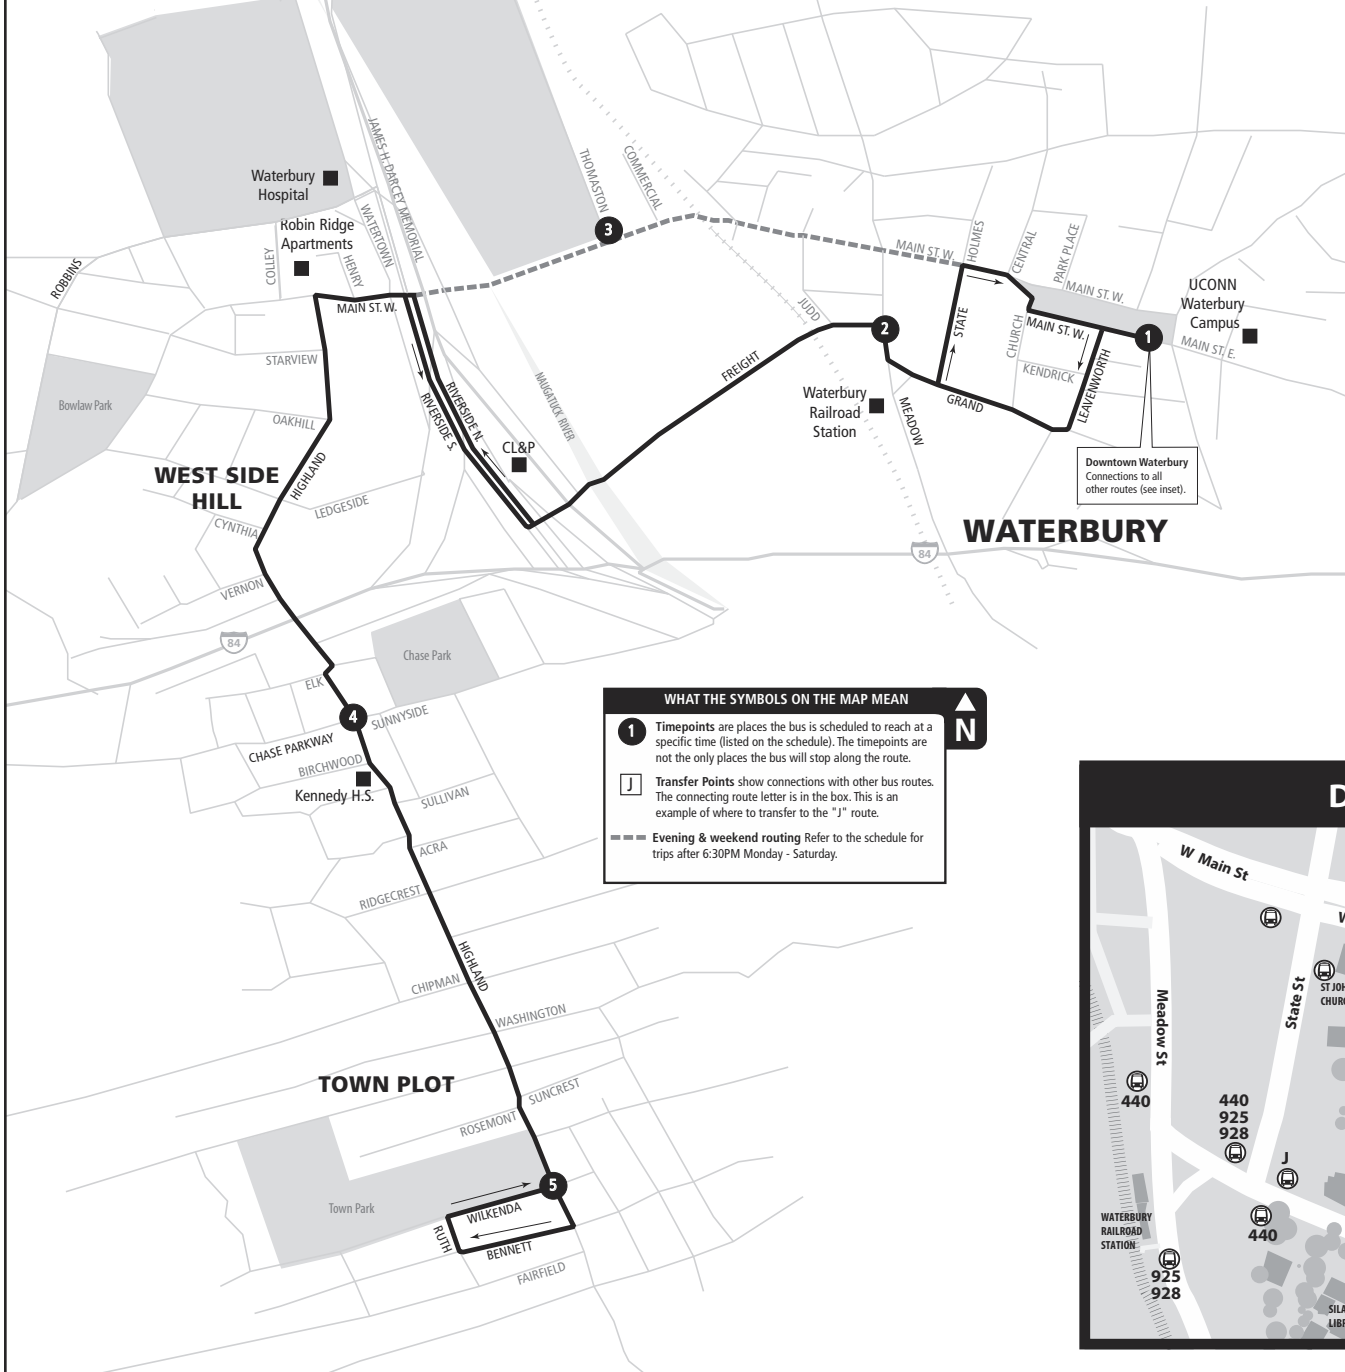

441 HIGHLAND AVENUE

Bus Schedule Effective June 4, 2017