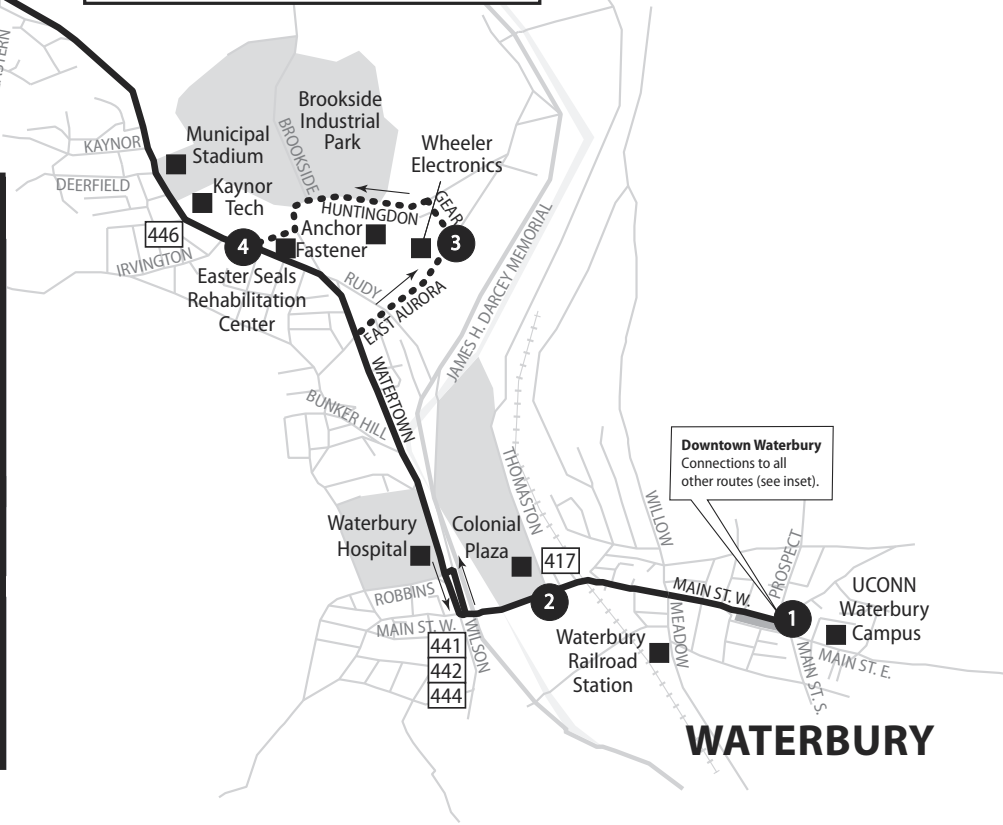

# 445 WATERTOWN AVENUE

Bus Schedule Effective February 20, 2023

**WHAT THE SYMBOLS ON THE MAP MEAN**

- 1** Timepoints are places the bus is scheduled to reach at a specific time (listed on the schedule). The timepoints are not the only places the bus will stop along the route.
- 441** Transfer Points show connections with other bus routes. The connecting route letter is in the box. This is an example of where to transfer to the 441 route.
- ... Part-time routing is shown for areas where the bus does not always travel. Refer to the schedule for trips that take the part-time route.

Downtown Waterbury  
Connections to all  
other routes (see inset).