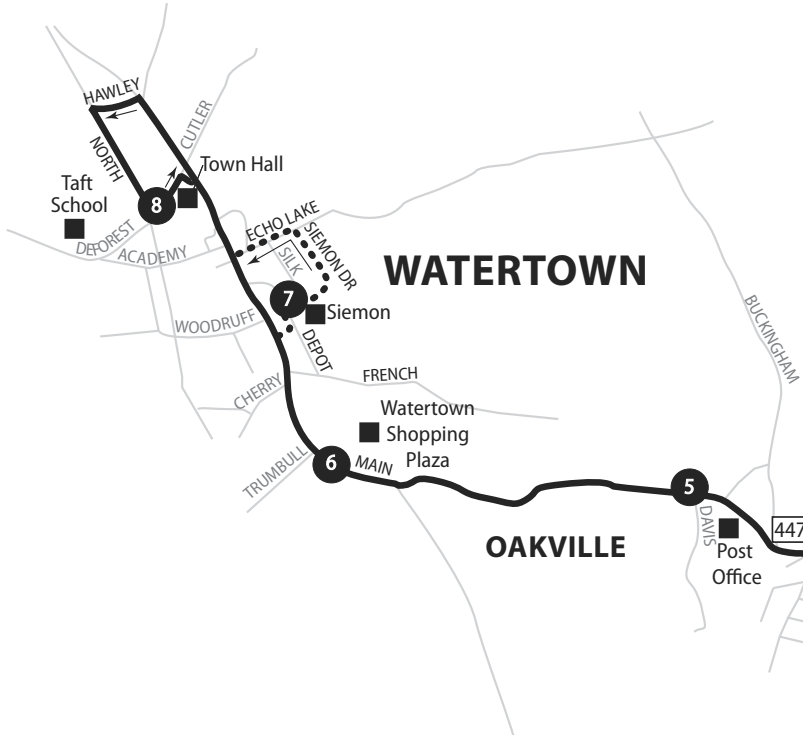

# 445 WATERTOWN AVENUE

Bus Schedule Effective February 20, 2023

**WHAT THE SYMBOLS ON THE MAP MEAN**

- 1** Timepoints are places the bus is scheduled to reach at a specific time (listed on the schedule). The timepoints are not the only places the bus will stop along the route.
- 441** Transfer Points show connections with other bus routes. The connecting route letter is in the box. This is an example of where to transfer to the 441 route.
- ... Part-time routing is shown for areas where the bus does not always travel. Refer to the schedule for trips that take the part-time route.

Downtown Waterbury  
Connections to all  
other routes (see inset).