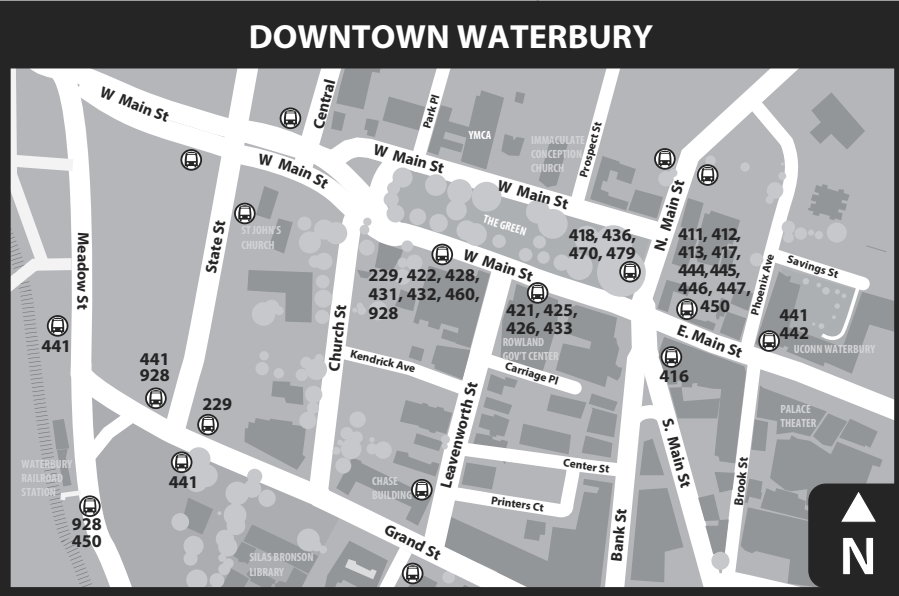

# 445 WATERTOWN AVENUE

Bus Schedule Effective February 20, 2023

**WHAT THE SYMBOLS ON THE MAP MEAN**

- 1** Timepoints are places the bus is scheduled to reach at a specific time (listed on the schedule). The timepoints are not the only places the bus will stop along the route.
- 441** Transfer Points show connections with other bus routes. The connecting route letter is in the box. This is an example of where to transfer to the 441 route.
- ... Part-time routing is shown for areas where the bus does not always travel. Refer to the schedule for trips that take the part-time route.

Downtown Waterbury  
Connections to all  
other routes (see inset).