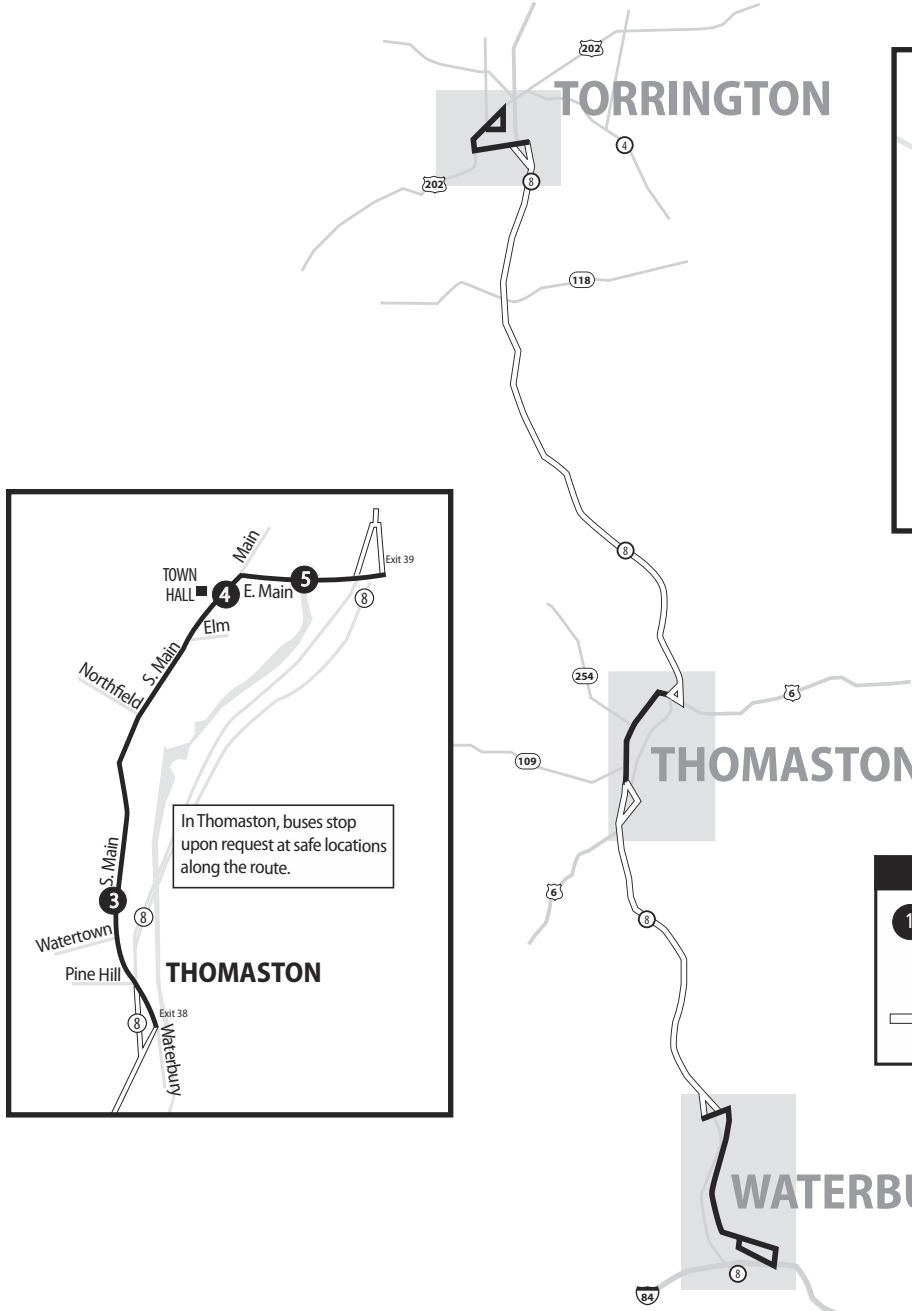

450 WATERBURY/TORRINGTON

Bus Schedule Effective June 4, 2017

WHAT THE SYMBOLS ON THE MAP MEAN

1 Timepoints are places the bus is scheduled to reach at a specific time (listed on the schedule). The timepoints are not the only places the bus will stop along the route.

Express portion of the route indicates the bus does not stop in this area.