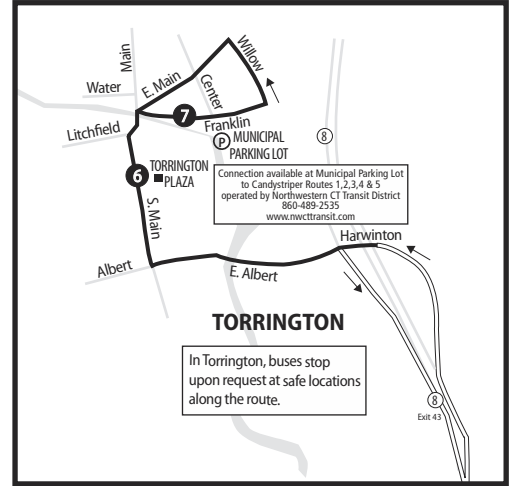

450 WATERBURY/TORRINGTON

Bus Schedule Effective June 4, 2017

WHAT THE SYMBOLS ON THE MAP MEAN

1 Timepoints are places the bus is scheduled to reach at a specific time (listed on the schedule). The timepoints are not the only places the bus will stop along the route.

Express portion of the route indicates the bus does not stop in this area.