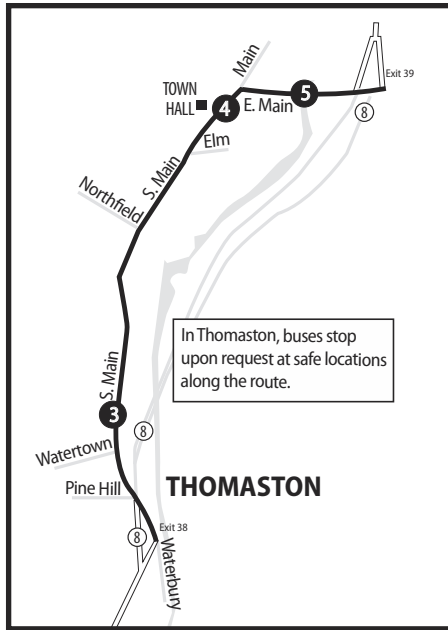

450 WATERBURY/TORRINGTON

Bus Schedule Effective June 4, 2017

WHAT THE SYMBOLS ON THE MAP MEAN

1 Timepoints are places the bus is scheduled to reach at a specific time (listed on the schedule). The timepoints are not the only places the bus will stop along the route.

Express portion of the route indicates the bus does not stop in this area.