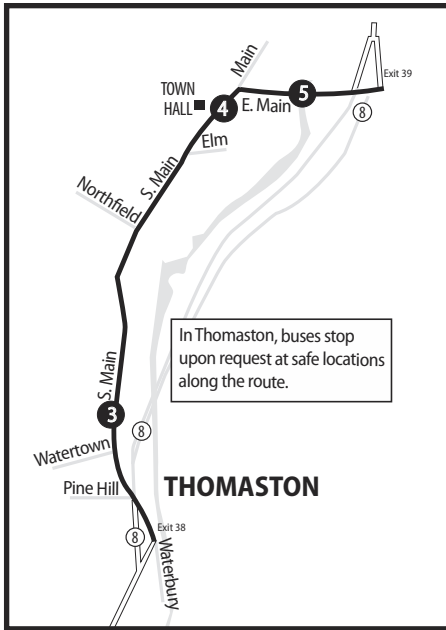

# 450 WATERBURY/TORRINGTON

Bus Schedule Effective June 4, 2017

**WHAT THE SYMBOLS ON THE MAP MEAN**

**1** Timepoints are places the bus is scheduled to reach at a specific time (listed on the schedule). The timepoints are not the only places the bus will stop along the route.

Express portion of the route indicates the bus does not stop in this area.