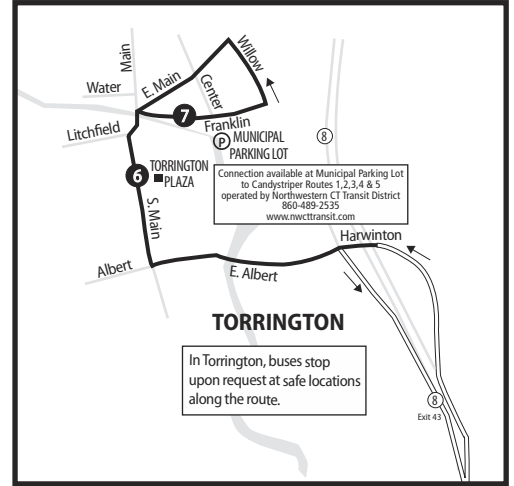

# 450 WATERBURY/TORRINGTON

Bus Schedule Effective June 4, 2017

**WHAT THE SYMBOLS ON THE MAP MEAN**

**1** Timepoints are places the bus is scheduled to reach at a specific time (listed on the schedule). The timepoints are not the only places the bus will stop along the route.

Express portion of the route indicates the bus does not stop in this area.