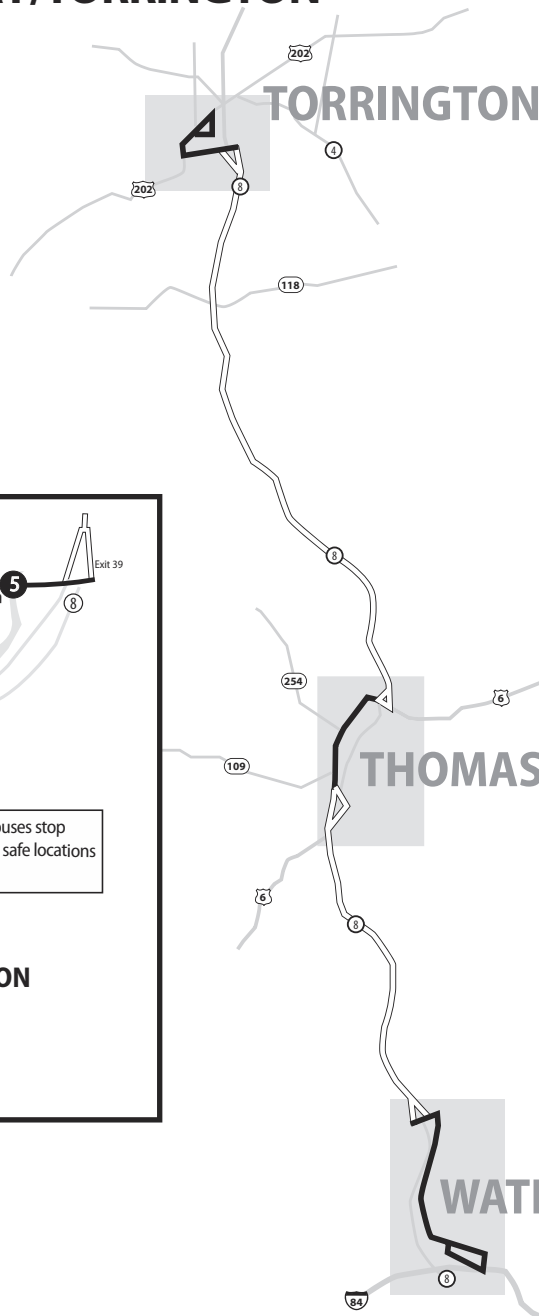

# 450 WATERBURY/TORRINGTON

Bus Schedule Effective June 4, 2017

**WHAT THE SYMBOLS ON THE MAP MEAN**

**1** Timepoints are places the bus is scheduled to reach at a specific time (listed on the schedule). The timepoints are not the only places the bus will stop along the route.

Express portion of the route indicates the bus does not stop in this area.