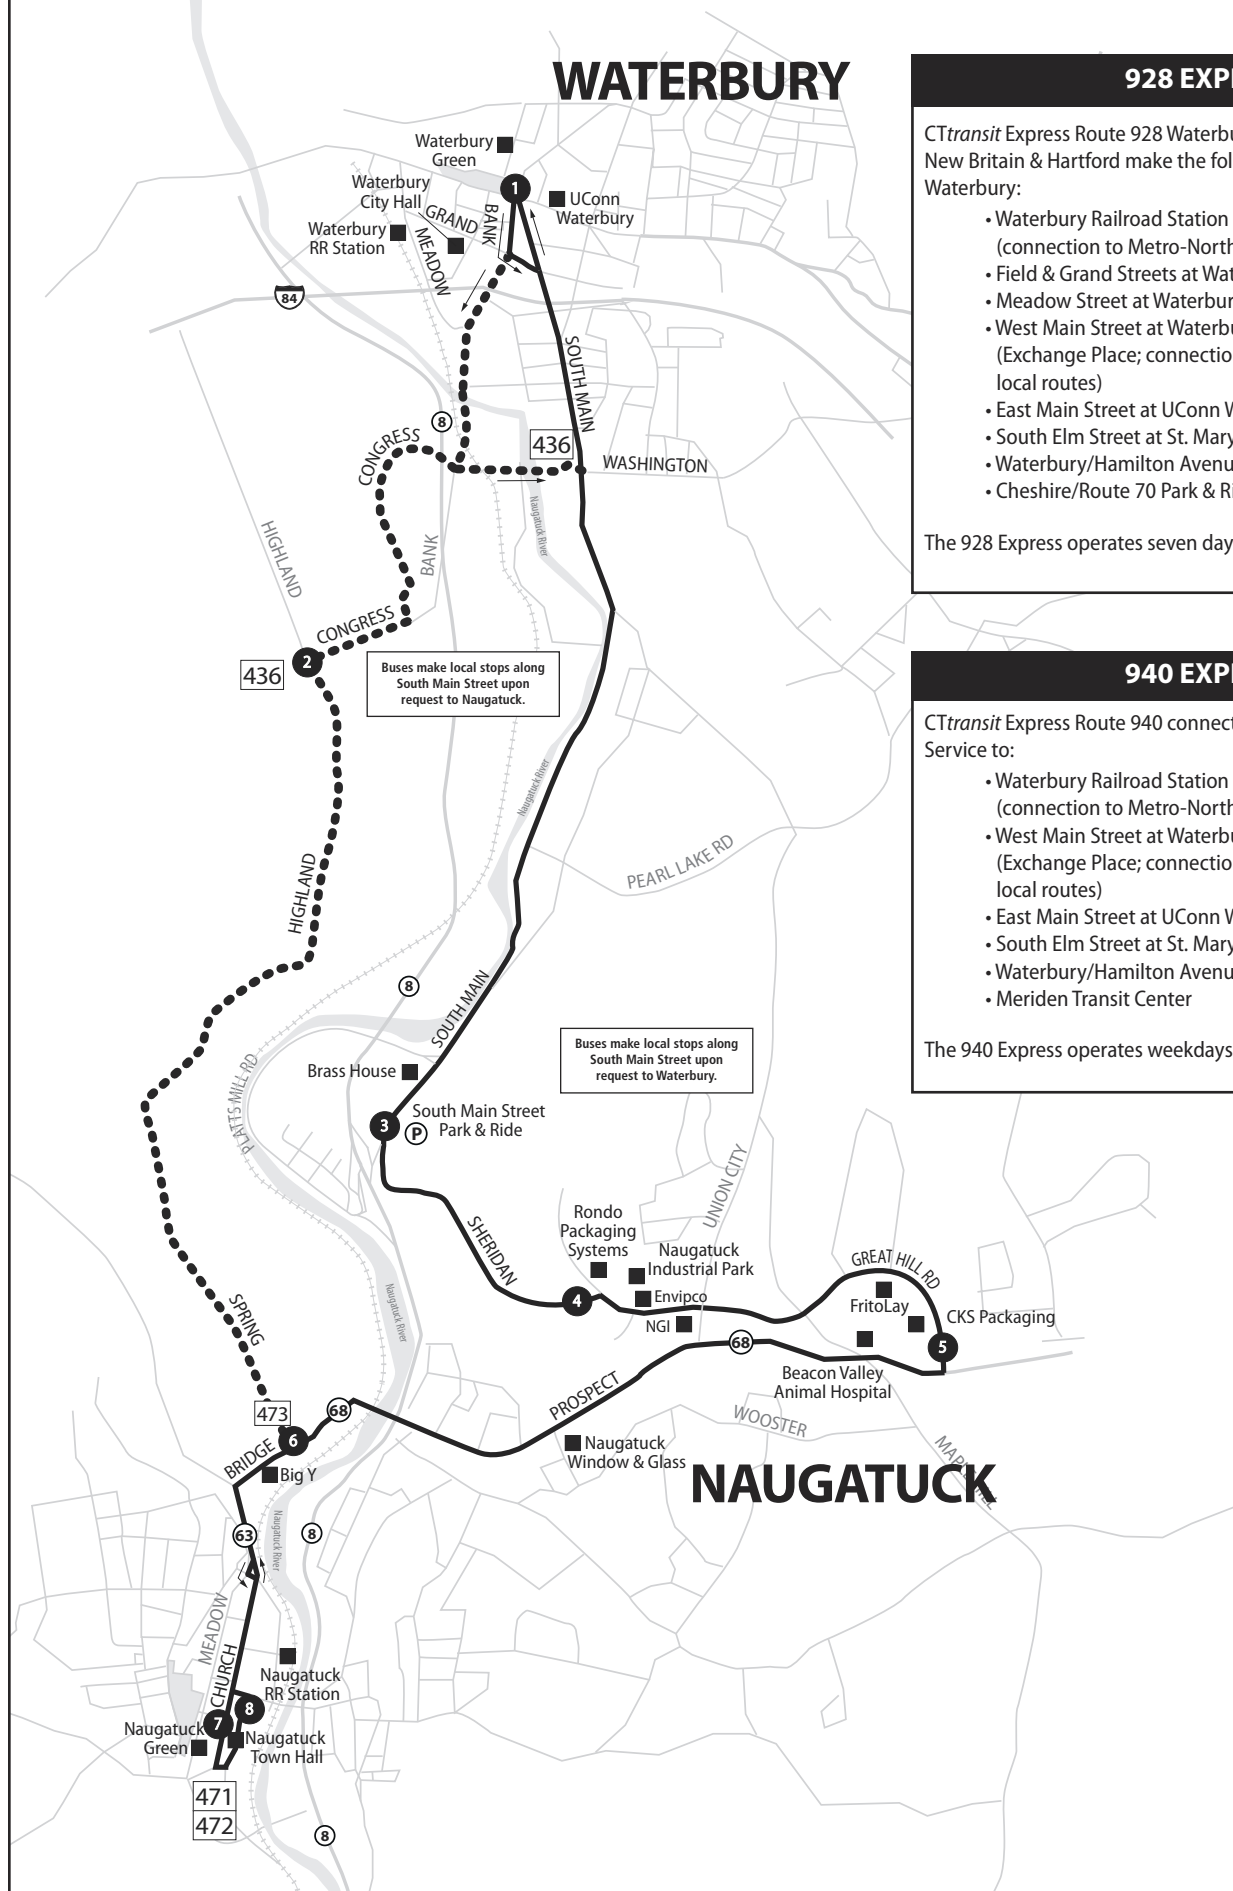

470 WATERBURY/NAUGATUCK

Bus Schedule Effective May 1, 2022

WATERBURY

928 EXPRESS

CTtransit Express Route 928 Waterbury, Cheshire, Southington, New Britain & Hartford make the following stops in greater Waterbury:

- Waterbury Railroad Station (connection to Metro-North Waterbury Branch)
- Field & Grand Streets at Waterbury City Hall
- Meadow Street at Waterbury Superior Court
- West Main Street at Waterbury Green (Exchange Place; connection to CTtransit Waterbury local routes)
- East Main Street at UConn Waterbury
- South Elm Street at St. Mary's Hospital
- Waterbury/Hamilton Avenue Park & Ride (I-84 Exit 23)
- Cheshire/Route 70 Park & Ride (I-84 Exit 26)

The 928 Express operates seven days a week.

940 EXPRESS

CTtransit Express Route 940 connects Meriden and Waterbury Service to:

- Waterbury Railroad Station (connection to Metro-North Waterbury Branch)
- West Main Street at Waterbury Green (Exchange Place; connection to CTtransit Waterbury local routes)
- East Main Street at UConn Waterbury
- South Elm Street at St. Mary's Hospital
- Waterbury/Hamilton Avenue Park & Ride (I-84 Exit 23)
- Meriden Transit Center

The 940 Express operates weekdays only.

Buses make local stops along South Main Street upon request to Naugatuck.

Buses make local stops along South Main Street upon request to Waterbury.

NAUGATUCK

471
472