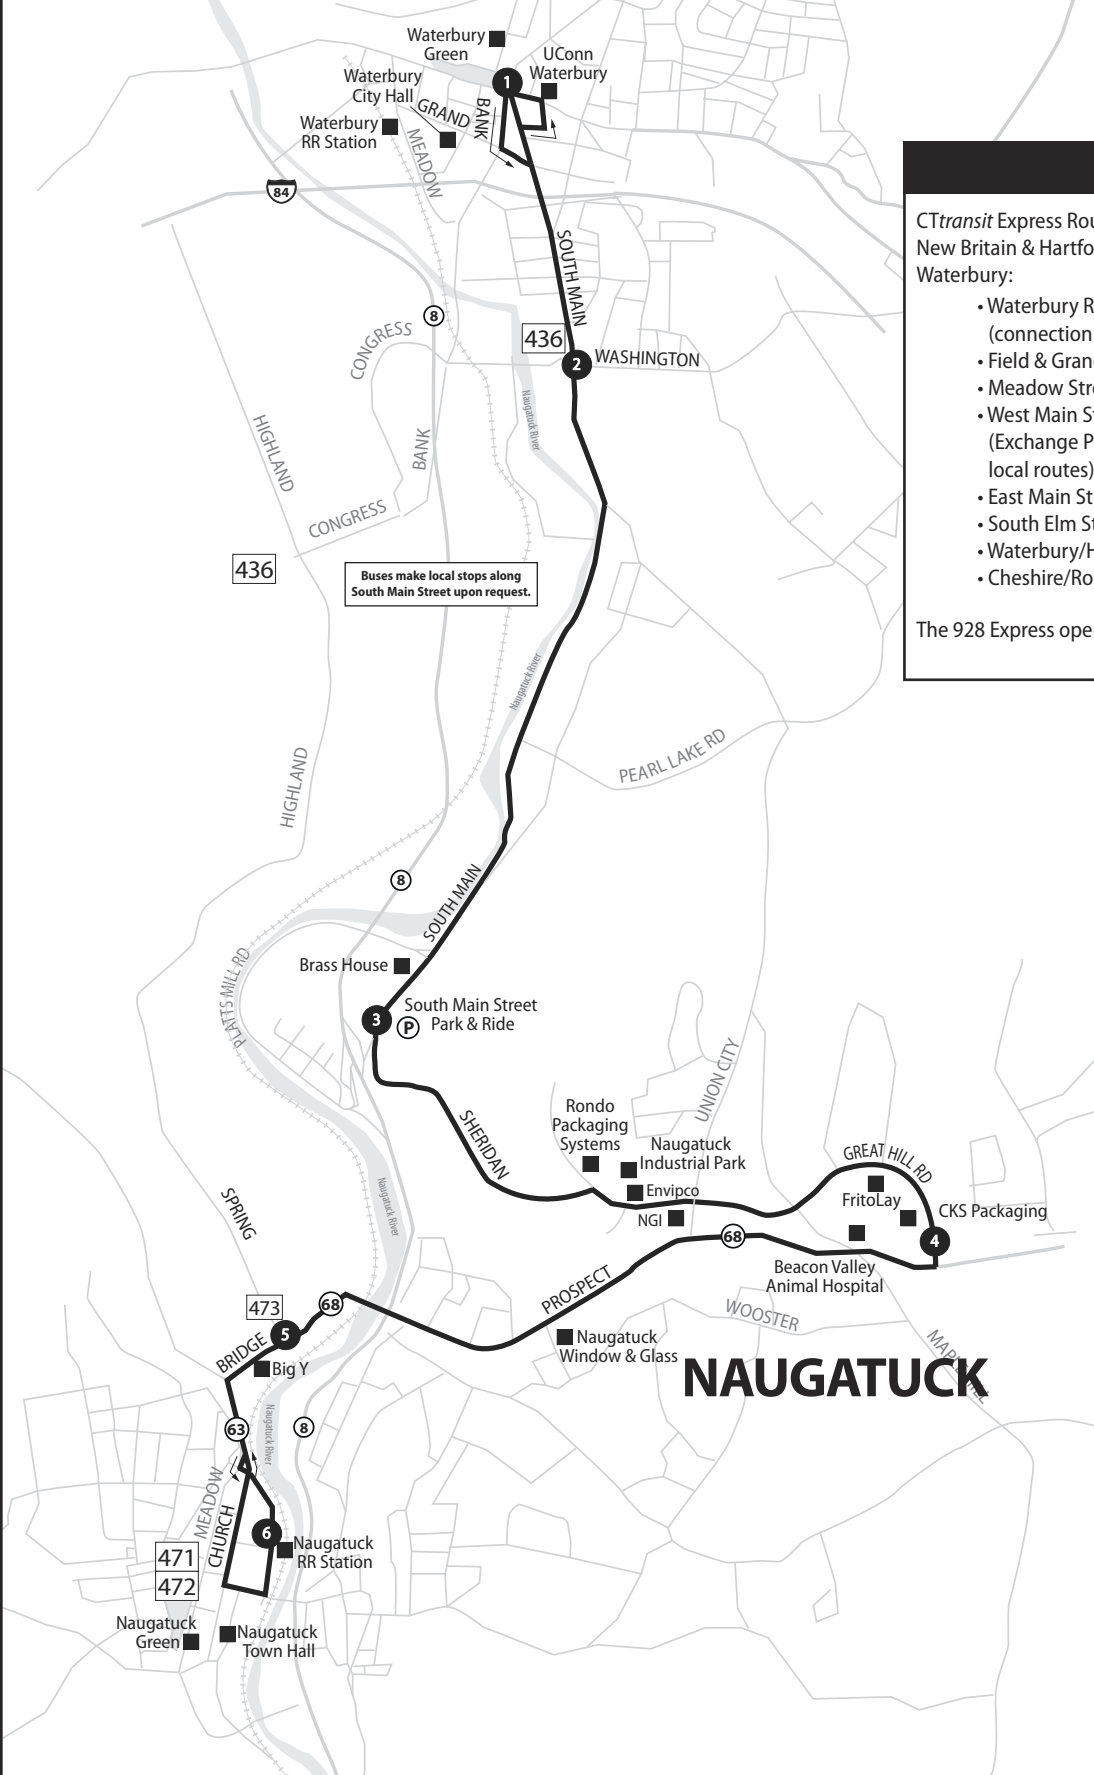

WATERBURY

Buses make local stops along South Main Street upon request.

928 EXPRESS

CTtransit Express Route 928 Waterbury, Cheshire, Southington, New Britain & Hartford make the following stops in greater Waterbury:

- Waterbury Railroad Station (connection to Metro-North Waterbury Branch)
- Field & Grand Streets at Waterbury City Hall
- Meadow Street at Waterbury Superior Court
- West Main Street at Waterbury Green (Exchange Place; connection to CTtransit Waterbury local routes)
- East Main Street at UConn Waterbury
- South Elm Street at St. Mary's Hospital
- Waterbury/Hamilton Avenue Park & Ride (I-84 Exit 23)
- Cheshire/Route 70 Park & Ride (I-84 Exit 26)

The 928 Express operates seven days a week.

NAUGATUCK