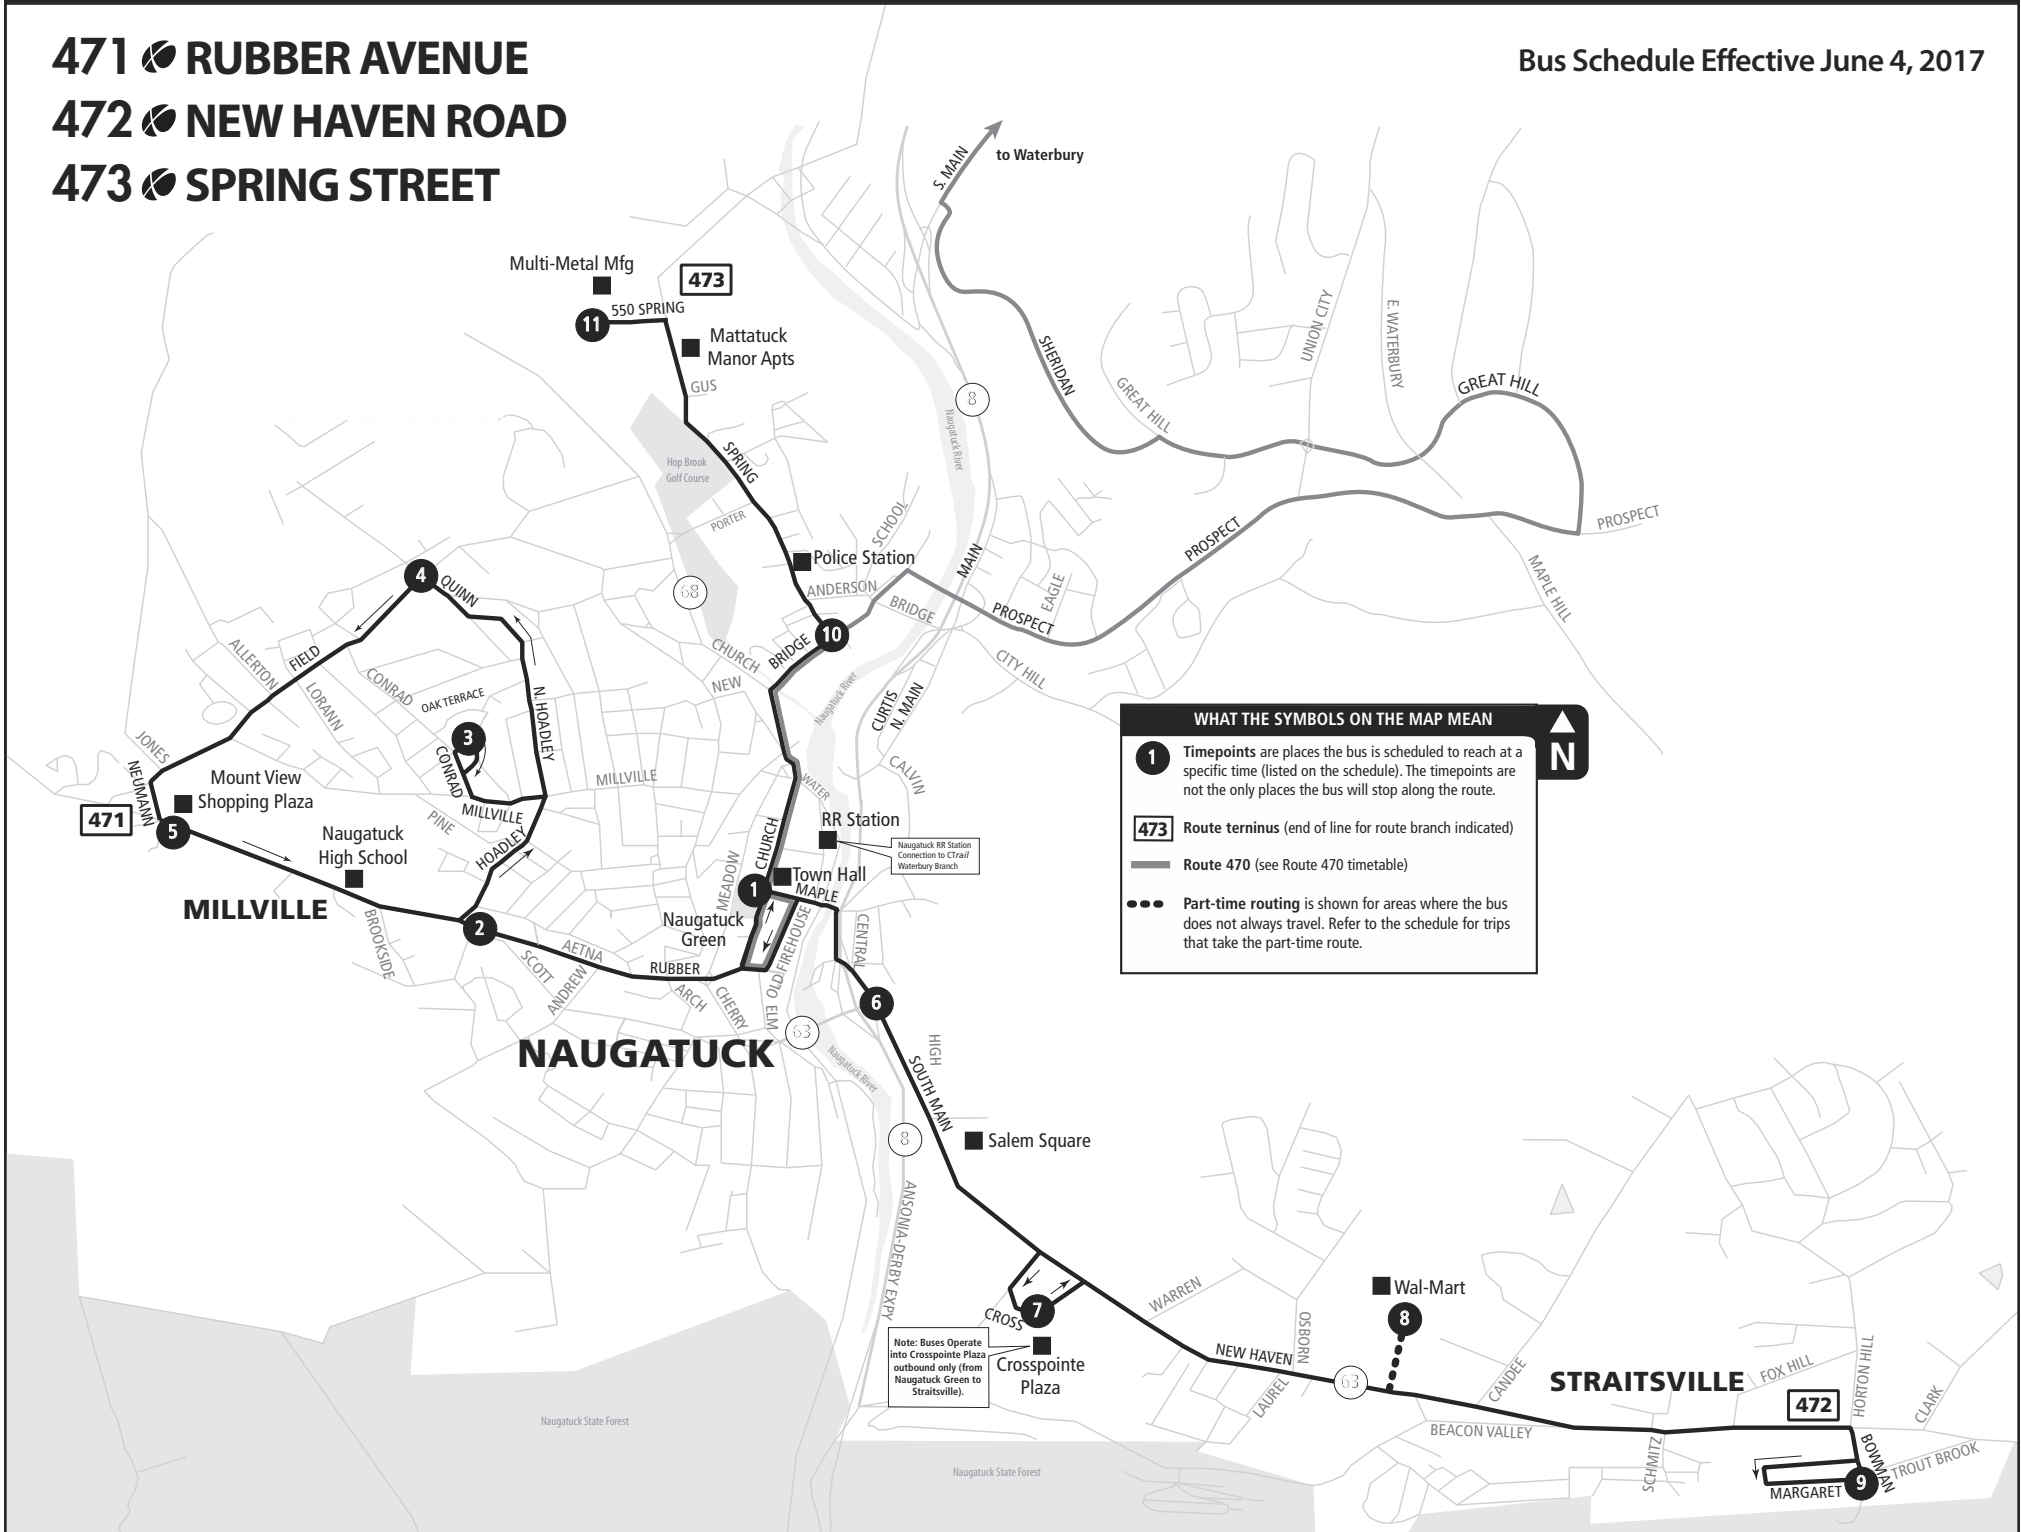

471 **RUBBER AVENUE**
472 **NEW HAVEN ROAD**
473 **SPRING STREET**

Bus Schedule Effective June 4, 2017

WHAT THE SYMBOLS ON THE MAP MEAN

- **1** Timepoints are places the bus is scheduled to reach at a specific time (listed on the schedule). The timepoints are not the only places the bus will stop along the route.
- **473** Route terminus (end of line for route branch indicated)
- Route 470 (see Route 470 timetable)
- - - Part-time routing is shown for areas where the bus does not always travel. Refer to the schedule for trips that take the part-time route.