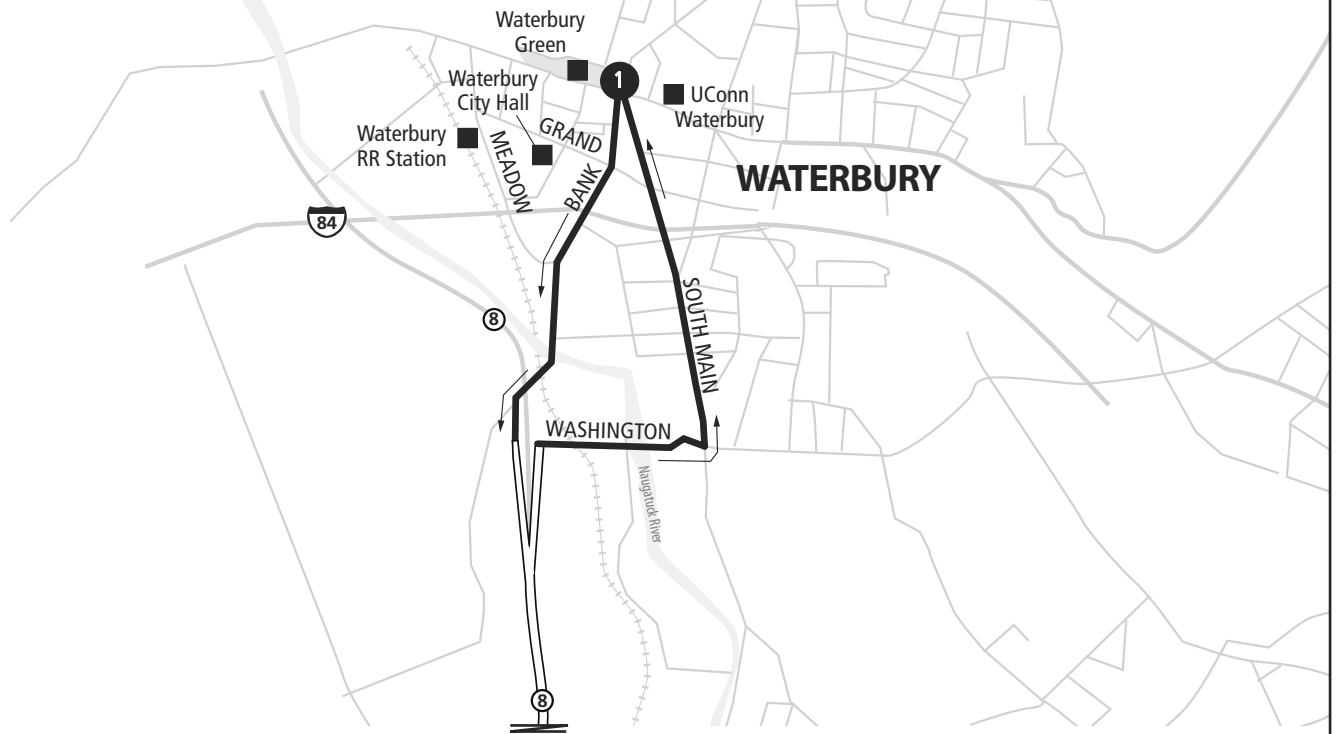

479 WATERBURY/BEACON FALLS

Bus Schedule Effective June 4, 2017

Rt. 8 continues...