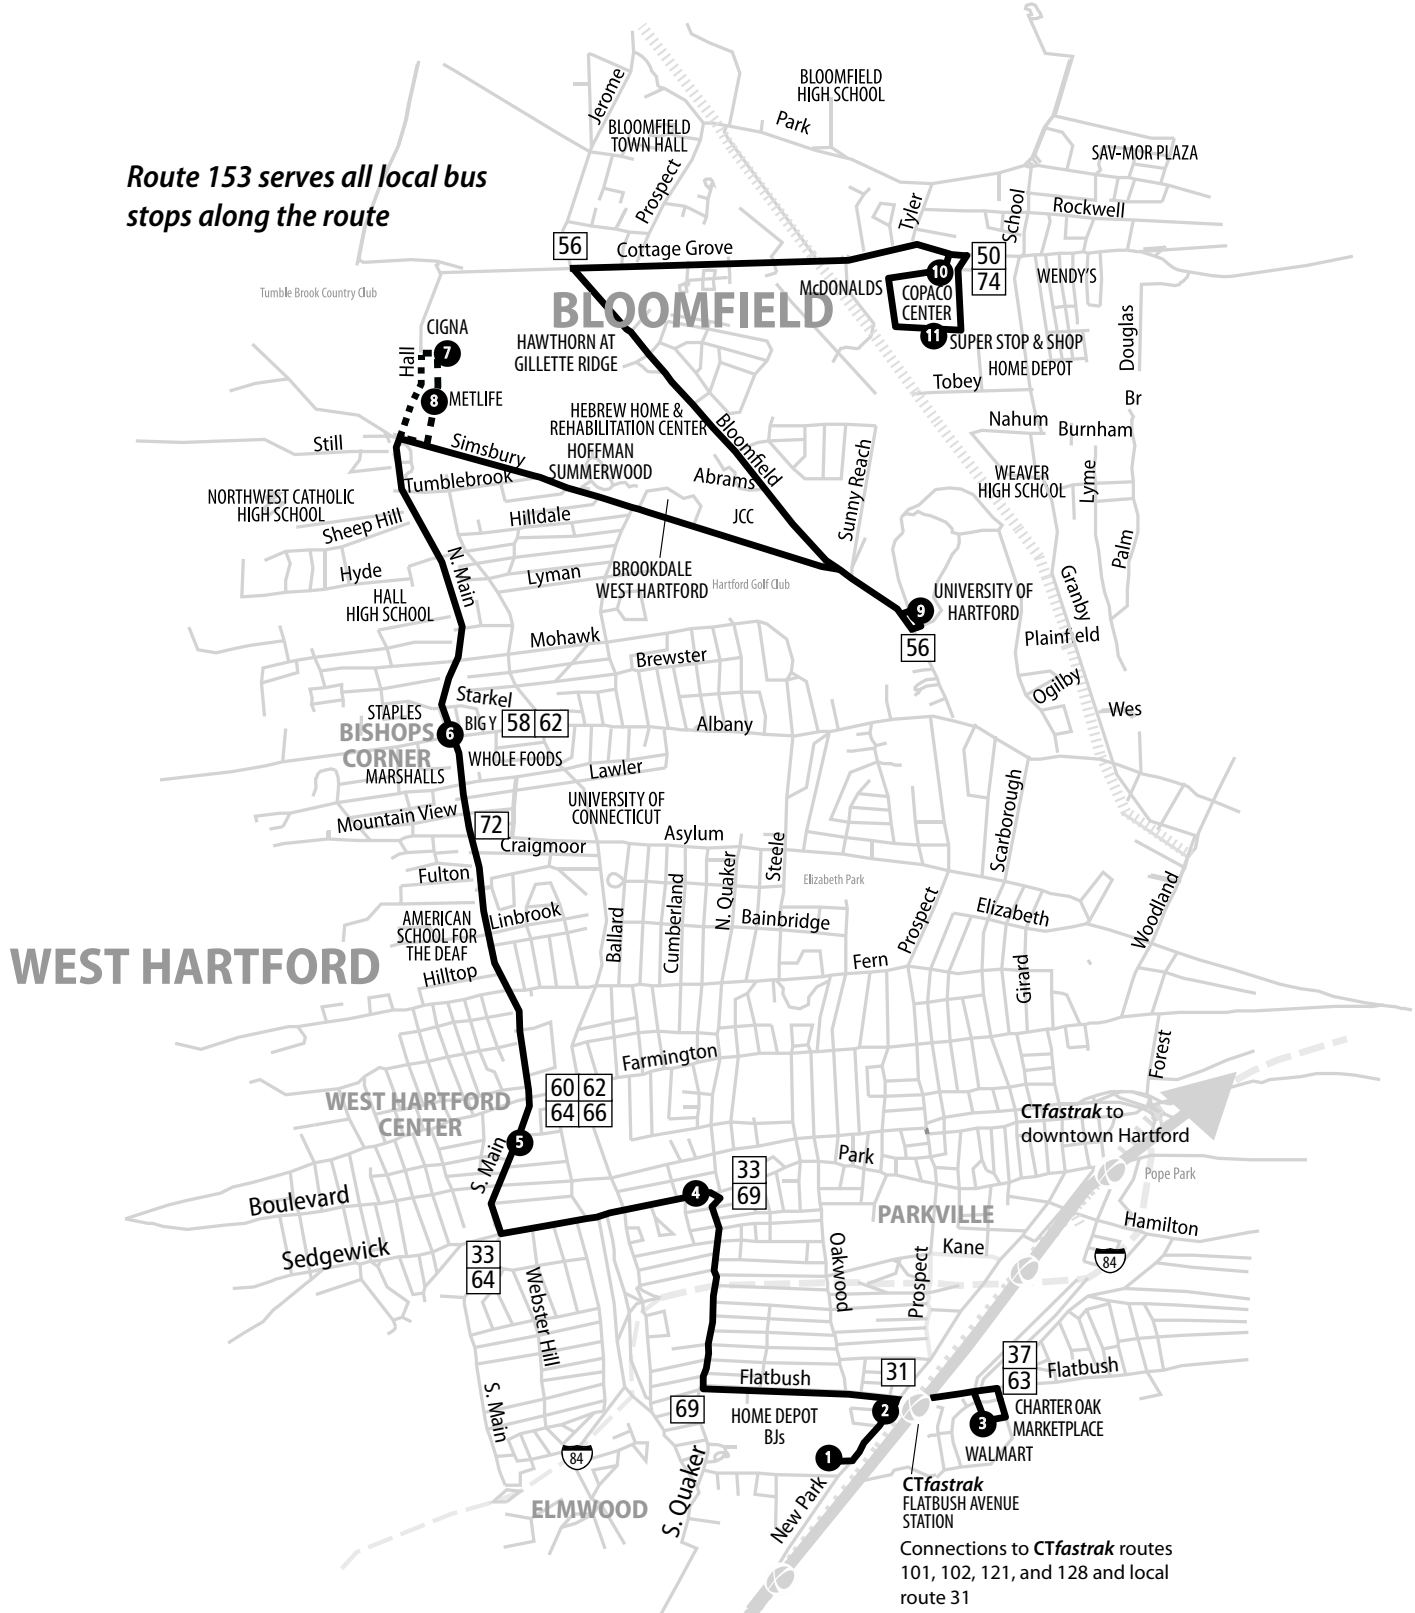

153 FLATBUSH/COPACO

Bus Schedule Effective December 4, 2016

Route 153 serves all local bus stops along the route

CTfastrak to downtown New Britain

WHAT THE SYMBOLS ON THE MAP MEAN

-  Timepoints are places the bus is scheduled to reach at a specific time (listed on the schedule). The timepoints are not the only places the bus will stop along the route.
-  Bus Stops
-  Transfer Points show connections with other bus routes. The connecting route number is in the box. This is an example of where to transfer to the "64" route.