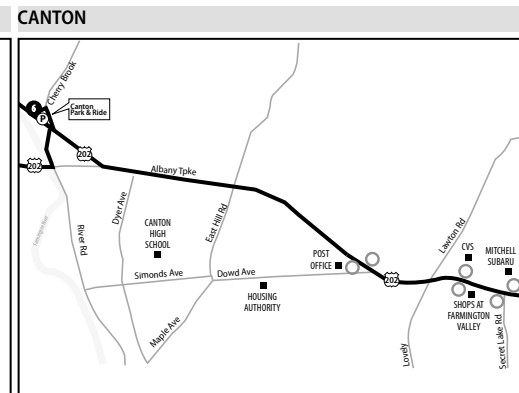

901 AVON -CANTON EXPRESS

926 WINSTED EXPRESS

927 TORRINGTON EXPRESS

Fare Zone										Fare Zone											
TORRINGTON	South Main St. at Torrington Plaza	Litchfield St. & Hungerford St. at Torrington Library (outbound only)	Torrington Park & Ride - East Main St. & Christopher Rd. East Elm St. & Christopher Rd.	Torrington Park & Ride - St. Pauls' Church, Charles St.	WINSTED	Park Place at Northwest CT Community. College	BARKHAMSTED	Barkhamsted Park & Ride - New Hartford Rd.	NEW HARTFORD	Main St. & Wickett St.	New Hartford Park & Ride - Central St. & Church St. North	Main St. at Post Office	CANTON	Canton Park & Ride - Albany Tpke. & Cherry Brook Rd	Albany Tpke. & Dowd Ave.	Albany Tpke. & Lawton Rd. Albany Tpke. & Lovely St.	Albany Tpke. & Secret Lake Rd.	SIMSBURY	Albany Tpke. at McDonalds Albany Tpke. at Staples	AVON	
Timepoints & Bus Stops	12		11	10		9		8		7			6								

Continued on Page 2

901 AVON -CANTON EXPRESS

926 WINSTED EXPRESS

927 TORRINGTON EXPRESS

Continued from
Page 1

AVON		Fare Zone				Fare Zone				HARTFORD						
West Main St. at Avon Marketplace West Main St. & Dale Rd.	W. Main St. at M&T Bank W. Main St. at Shops at Nod Brook	West Main St. at Goodwill West Main St. at Walmart/Big Y	Avon Park & Ride - Walmart/Big Y Plaza	West Main St. & Simsbury Rd. West Main St. & Old Farms Rd.	East Main St. at Fairway Shops East Main St. at Avon Citgo	WEST HARTFORD	Albany Ave. & Mountain Rd.	Albany Ave. at Staples	North Main St. & Haynes Rd North Main St. at Marshalls	Asylum St. & Woodland St.	Asylum St. & Huntington St. Asylum St. & Sigourney St.	Asylum St. at The Hartford Asylum St. & Asylum Place	Asylum St. & Union Place Asylum St. at Bushnell Park	Pearl St. & Ann Uccello St. .	Pearl St. & Trumbull St.	Central Row at Old State House Central Row at Travelers
○	○	○	5	○	○	○	○	4	○	3	○	○	2	○	○	1

Timepoints
& Bus Stops

SIMSBURY & AVON

WEST HARTFORD

HARTFORD