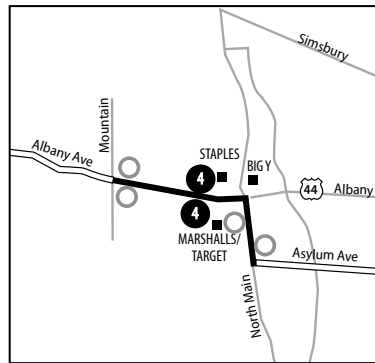

901 AVON -CANTON EXPRESS

926 WINSTED EXPRESS

927 TORRINGTON EXPRESS

Fare Zone										Fare Zone											
TORRINGTON	South Main St. at Torrington Plaza	Litchfield St. & Hungerford St. at Torrington Library (outbound only)	Torrington Park & Ride - East Main St. & Christopher Rd. East Elm St. & Christopher Rd.	Torrington Park & Ride - St. Pauls' Church, Charles St.	WINSTED	Park Place at Northwest CT Community. College	BARKHAMSTED	Barkhamsted Park & Ride - New Hartford Rd.	NEW HARTFORD	Main St. & Wickett St.	New Hartford Park & Ride - Central St. & Church St. North	Main St. at Post Office	CANTON	Canton Park & Ride - Albany Tpke. & Cherry Brook Rd	Albany Tpke. & Dowd Ave.	Albany Tpke. & Lawton Rd. Albany Tpke. & Lovely St.	Albany Tpke. & Secret Lake Rd.	SIMSBURY	Albany Tpke. at McDonalds Albany Tpke. at Staples	AVON	
Timepoints & Bus Stops	12		11	10		9		8		7			6								

Continued on Page 2

901 AVON -CANTON EXPRESS

926 WINSTED EXPRESS

927 TORRINGTON EXPRESS

Continued from
Page 1

AVON		Fare Zone				Fare Zone				HARTFORD						
West Main St. at Avon Marketplace West Main St. & Dale Rd.	W. Main St. at M&T Bank W. Main St. at Shops at Nod Brook	West Main St. at Goodwill West Main St. at Walmart/Big Y	Avon Park & Ride - Walmart/Big Y Plaza	West Main St. & Simsbury Rd. West Main St. & Old Farms Rd.	East Main St. at Fairway Shops East Main St. at Avon Citgo	WEST HARTFORD	Albany Ave. & Mountain Rd.	Albany Ave. at Staples	North Main St. & Haynes Rd North Main St. at Marshalls	Asylum St. & Woodland St.	Asylum St. & Huntington St. Asylum St. & Sigourney St.	Asylum St. at The Hartford Asylum St. & Asylum Place	Asylum St. & Union Place Asylum St. at Bushnell Park	Pearl St. & Ann Uccello St. .	Pearl St. & Trumbull St.	Central Row at Old State House Central Row at Travelers
○	○	○	5	○	○	○	○	4	○	3	○	○	2	○	○	1

Timepoints
& Bus Stops

SIMSBURY & AVON

WEST HARTFORD

HARTFORD