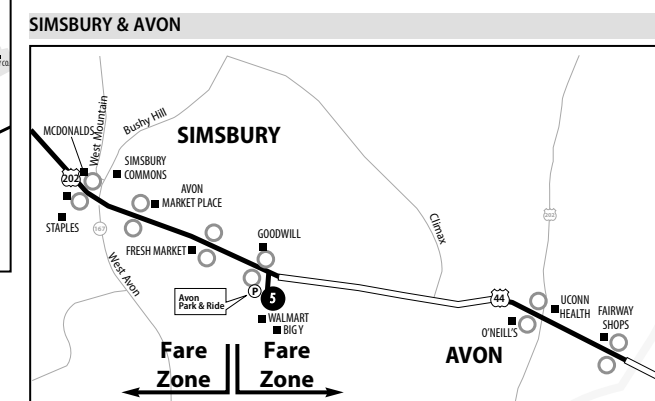

901 AVON -CANTON EXPRESS

926 WINSTED EXPRESS

927 TORRINGTON EXPRESS

Fare Zone										Fare Zone											
TORRINGTON	South Main St. at Torrington Plaza	Litchfield St. & Hungerford St. at Torrington Library (outbound only)	Torrington Park & Ride - East Main St. & Christopher Rd. East Elm St. & Christopher Rd.	Torrington Park & Ride - St. Pauls' Church, Charles St.	WINSTED	Park Place at Northwest CT Community. College	BARKHAMSTED	Barkhamsted Park & Ride - New Hartford Rd.	NEW HARTFORD	Main St. & Wickett St.	New Hartford Park & Ride - Central St. & Church St. North	Main St. at Post Office	CANTON	Canton Park & Ride - Albany Tpke. & Cherry Brook Rd	Albany Tpke. & Dowd Ave.	Albany Tpke. & Lawton Rd. Albany Tpke. & Lovely St.	Albany Tpke. & Secret Lake Rd.	SIMSBURY	Albany Tpke. at McDonalds Albany Tpke. at Staples	AVON	
Timepoints & Bus Stops	12		11	10		9		8		7			6								

Continued on Page 2

901 AVON -CANTON EXPRESS

926 WINSTED EXPRESS

927 TORRINGTON EXPRESS

Continued from
Page 1

AVON		Fare Zone				Fare Zone				HARTFORD						
West Main St. at Avon Marketplace West Main St. & Dale Rd.	W. Main St. at M&T Bank W. Main St. at Shops at Nod Brook	West Main St. at Goodwill West Main St. at Walmart/Big Y	Avon Park & Ride - Walmart/Big Y Plaza	West Main St. & Simsbury Rd. West Main St. & Old Farms Rd.	East Main St. at Fairway Shops East Main St. at Avon Citgo	WEST HARTFORD	Albany Ave. & Mountain Rd.	Albany Ave. at Staples	North Main St. & Haynes Rd North Main St. at Marshalls	Asylum St. & Woodland St.	Asylum St. & Huntington St. Asylum St. & Sigourney St.	Asylum St. at The Hartford Asylum St. & Asylum Place	Asylum St. & Union Place Asylum St. at Bushnell Park	Pearl St. & Ann Uccello St. .	Pearl St. & Trumbull St.	Central Row at Old State House Central Row at Travelers
○	○	○	5	○	○	○	○	4	○	3	○	○	2	○	○	1

Timepoints
& Bus Stops

SIMSBURY & AVON

WEST HARTFORD

HARTFORD