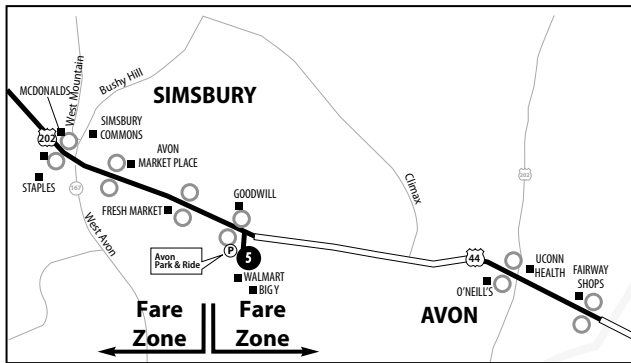

901 AVON -CANTON EXPRESS

926 WINSTED EXPRESS

927 TORRINGTON EXPRESS

Fare Zone										Fare Zone											
TORRINGTON	South Main St. at Torrington Plaza	Litchfield St. & Hungerford St. at Torrington Library (outbound only)	Torrington Park & Ride - East Main St. & Christopher Rd. East Elm St. & Christopher Rd.	Torrington Park & Ride - St. Pauls' Church, Charles St.	WINSTED	Park Place at Northwest CT Community. College	BARKHAMSTED	Barkhamsted Park & Ride - New Hartford Rd.	NEW HARTFORD	Main St. & Wickett St.	New Hartford Park & Ride - Central St. & Church St. North	Main St. at Post Office	CANTON	Canton Park & Ride - Albany Tpke. & Cherry Brook Rd	Albany Tpke. & Dowd Ave.	Albany Tpke. & Lawton Rd. Albany Tpke. & Lovely St.	Albany Tpke. & Secret Lake Rd.	SIMSBURY	Albany Tpke. at McDonalds Albany Tpke. at Staples	AVON	
Timepoints & Bus Stops	12		11	10		9		8		7			6								

Continued on Page 2

901 AVON -CANTON EXPRESS

926 WINSTED EXPRESS

927 TORRINGTON EXPRESS

Continued from
Page 1

AVON		Fare Zone				Fare Zone				HARTFORD						
West Main St. at Avon Marketplace West Main St. & Dale Rd.	W. Main St. at M&T Bank W. Main St. at Shops at Nod Brook	West Main St. at Goodwill West Main St. at Walmart/Big Y	Avon Park & Ride - Walmart/Big Y Plaza	West Main St. & Simsbury Rd. West Main St. & Old Farms Rd.	East Main St. at Fairway Shops East Main St. at Avon Citgo	WEST HARTFORD	Albany Ave. & Mountain Rd.	Albany Ave. at Staples	North Main St. & Haynes Rd North Main St. at Marshalls	Asylum St. & Woodland St.	Asylum St. & Huntington St. Asylum St. & Sigourney St.	Asylum St. at The Hartford Asylum St. & Asylum Place	Asylum St. & Union Place Asylum St. at Bushnell Park	Pearl St. & Ann Uccello St. .	Pearl St. & Trumbull St.	Central Row at Old State House Central Row at Travelers
○	○	○	5	○	○	○	○	4	○	3	○	○	2	○	○	1

Timepoints
& Bus Stops

SIMSBURY & AVON

WEST HARTFORD

HARTFORD