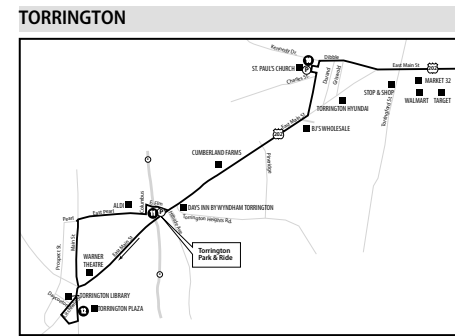

901 AVON -CANTON EXPRESS

926 WINSTED EXPRESS

927 TORRINGTON EXPRESS

Fare Zone										Fare Zone											
TORRINGTON	South Main St. at Torrington Plaza	Litchfield St. & Hungerford St. at Torrington Library (outbound only)	Torrington Park & Ride - East Main St. & Christopher Rd. East Elm St. & Christopher Rd.	Torrington Park & Ride - St. Pauls' Church, Charles St.	WINSTED	Park Place at Northwest CT Community. College	BARKHAMSTED	Barkhamsted Park & Ride - New Hartford Rd.	NEW HARTFORD	Main St. & Wickett St.	New Hartford Park & Ride - Central St. & Church St. North	Main St. at Post Office	CANTON	Canton Park & Ride - Albany Tpke. & Cherry Brook Rd	Albany Tpke. & Dowd Ave.	Albany Tpke. & Lawton Rd. Albany Tpke. & Lovely St.	Albany Tpke. & Secret Lake Rd.	SIMSBURY	Albany Tpke. at McDonalds Albany Tpke. at Staples	AVON	
Timepoints & Bus Stops	12		11	10		9		8		7			6								

Continued on Page 2

901 AVON -CANTON EXPRESS

926 WINSTED EXPRESS

927 TORRINGTON EXPRESS

Continued from
Page 1

AVON		Fare Zone				Fare Zone				HARTFORD						
West Main St. at Avon Marketplace West Main St. & Dale Rd.	W. Main St. at M&T Bank W. Main St. at Shops at Nod Brook	West Main St. at Goodwill West Main St. at Walmart/Big Y	Avon Park & Ride - Walmart/Big Y Plaza	West Main St. & Simsbury Rd. West Main St. & Old Farms Rd.	East Main St. at Fairway Shops East Main St. at Avon Citgo	WEST HARTFORD	Albany Ave. & Mountain Rd.	Albany Ave. at Staples	North Main St. & Haynes Rd North Main St. at Marshalls	Asylum St. & Woodland St.	Asylum St. & Huntington St. Asylum St. & Sigourney St.	Asylum St. at The Hartford Asylum St. & Asylum Place	Asylum St. & Union Place Asylum St. at Bushnell Park	Pearl St. & Ann Uccello St. .	Pearl St. & Trumbull St.	Central Row at Old State House Central Row at Travelers
○	○	○	5	○	○	○	○	4	○	3	○	○	2	○	○	1

Timepoints
& Bus Stops

SIMSBURY & AVON

WEST HARTFORD

HARTFORD