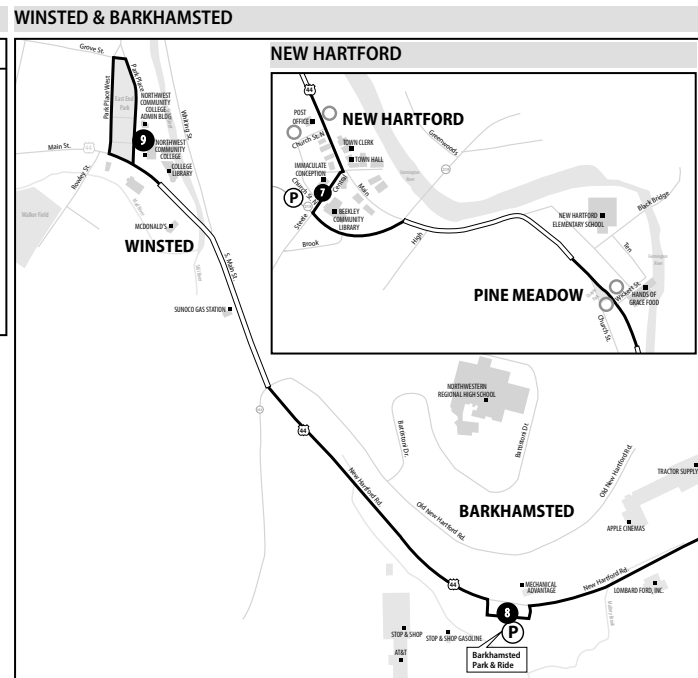

901 AVON -CANTON EXPRESS

926 WINSTED EXPRESS

927 TORRINGTON EXPRESS

Fare Zone										Fare Zone											
TORRINGTON	South Main St. at Torrington Plaza	Litchfield St. & Hungerford St. at Torrington Library (outbound only)	Torrington Park & Ride - East Main St. & Christopher Rd. East Elm St. & Christopher Rd.	Torrington Park & Ride - St. Pauls' Church, Charles St.	WINSTED	Park Place at Northwest CT Community. College	BARKHAMSTED	Barkhamsted Park & Ride - New Hartford Rd.	NEW HARTFORD	Main St. & Wickett St.	New Hartford Park & Ride - Central St. & Church St. North	Main St. at Post Office	CANTON	Canton Park & Ride - Albany Tpke. & Cherry Brook Rd	Albany Tpke. & Dowd Ave.	Albany Tpke. & Lawton Rd. Albany Tpke. & Lovely St.	Albany Tpke. & Secret Lake Rd.	SIMSBURY	Albany Tpke. at McDonalds Albany Tpke. at Staples	AVON	
Timepoints & Bus Stops	12		11	10		9		8		7			6								

Continued on Page 2

901 AVON -CANTON EXPRESS

926 WINSTED EXPRESS

927 TORRINGTON EXPRESS

Continued from
Page 1

AVON		Fare Zone				Fare Zone				HARTFORD						
West Main St. at Avon Marketplace West Main St. & Dale Rd.	W. Main St. at M&T Bank W. Main St. at Shops at Nod Brook	West Main St. at Goodwill West Main St. at Walmart/Big Y	Avon Park & Ride - Walmart/Big Y Plaza	West Main St. & Simsbury Rd. West Main St. & Old Farms Rd.	East Main St. at Fairway Shops East Main St. at Avon Citgo	WEST HARTFORD	Albany Ave. & Mountain Rd.	Albany Ave. at Staples	North Main St. & Haynes Rd North Main St. at Marshalls	Asylum St. & Woodland St.	Asylum St. & Huntington St. Asylum St. & Sigourney St.	Asylum St. at The Hartford Asylum St. & Asylum Place	Asylum St. & Union Place Asylum St. at Bushnell Park	Pearl St. & Ann Uccello St. .	Pearl St. & Trumbull St.	Central Row at Old State House Central Row at Travelers
○	○	○	5	○	○	○	○	4	○	3	○	○	2	○	○	1

Timepoints
& Bus Stops

SIMSBURY & AVON

WEST HARTFORD

HARTFORD