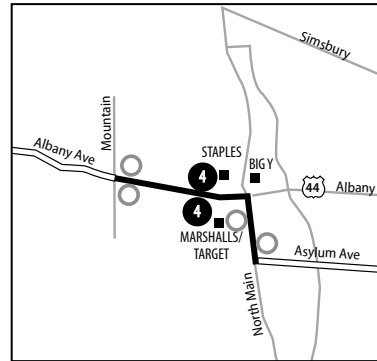

# 927 TORRINGTON EXPRESS

Fare Zone										Fare Zone											
TORRINGTON	South Main St. at Torrington Plaza	Litchfield St. & Hungerford St. at Torrington Library (outbound only)	Torrington Park & Ride - East Main St. & Christopher Rd.   East Elm St. & Christopher Rd.	Torrington Park & Ride - St. Pauls' Church, Charles St.	WINSTED	Park Place at CT State Northwestern	BARKHAMSTED	Barkhamsted Park & Ride - New Hartford Rd.	NEW HARTFORD	Main St. & Wicklett St.	New Hartford Park & Ride - Central St. & Church St. North	Main St. at Post Office	CANTON	Canton Park & Ride - Albany Tpke. & Cherry Brook Rd	Albany Tpke. & Dowd Ave.	Albany Tpke. & Lawton Rd.   Albany Tpke. & Lovely St.	Albany Tpke. & Secret Lake Rd.	SIMSBURY	Albany Tpke. at McDonalds   Albany Tpke. at Staples	AVON	
Timepoints & Bus Stops	12	○	11	10	○	9	○	8	○	7	○	○	6	○	○	○	○	○	○	○	○

# 927 TORRINGTON EXPRESS

Continued from  
Page 1

Fare Zone		Fare Zone	
West Main St. at Avon Marketplace   West Main St. & Dale Rd.	○	Asylum St. & Woodland St.	○
W. Main St. at M&T Bank   W. Main St. at Shops at Nod Brook	○	Asylum St. & Huntington St.   Asylum St. & Sigourney St.	○
West Main St. at Goodwill   West Main St. at Walmart/Big Y	○	Asylum St. at The Hartford   Asylum St. & Asylum Place	○
Avon Park & Ride - Walmart/Big Y Plaza	● 5	Asylum St. & Union Place   Asylum St. at Bushnell Park	○
West Main St. & Simsbury Rd.   West Main St. & Old Farms Rd.	○	Pearl St. & Ann Uccello St.   .	○
East Main St. at Fairway Shops   East Main St. at Avon Citgo	○	Pearl St. & Trumbull St.	○
<b>WEST HARTFORD</b>	○	Central Row at Old State House   Central Row at Travelers	● 1
Albany Ave. & Mountain Rd.	○		
Albany Ave. at Staples	● 4		
North Main St. & Haynes Rd   North Main St. at Marshalls	○		
<b>HARTFORD</b>	○		
	● 3		

Timepoints  
& Bus Stops

## WEST HARTFORD