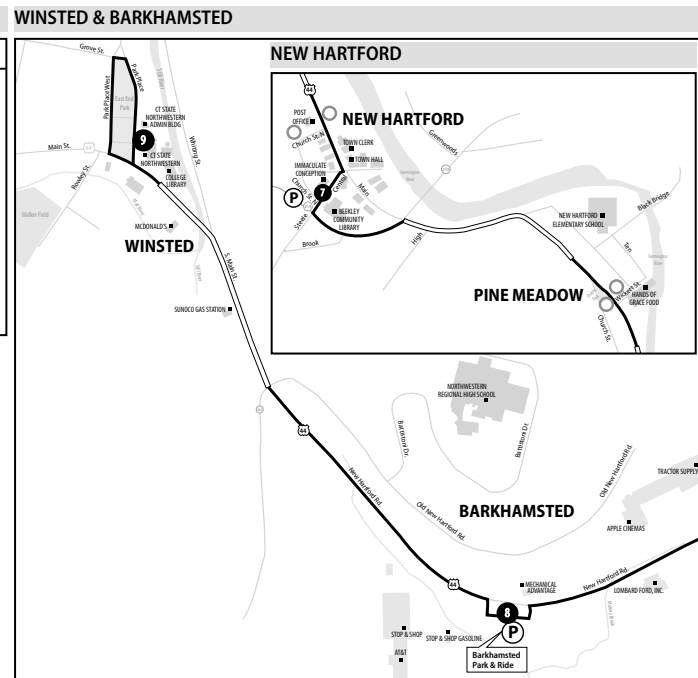

901 AVON -CANTON EXPRESS

926 WINSTED EXPRESS

927 TORRINGTON EXPRESS

Fare Zone										Fare Zone											
TORRINGTON	South Main St. at Torrington Plaza	Litchfield St. & Hungerford St. at Torrington Library (outbound only)	Torrington Park & Ride - East Main St. & Christopher Rd. | East Elm St. & Christopher Rd.	Torrington Park & Ride - St. Pauls' Church, Charles St.	WINSTED	Park Place at CT State Northwestern	BARKHAMSTED	Barkhamsted Park & Ride - New Hartford Rd.	NEW HARTFORD	Main St. & Wicklett St.	New Hartford Park & Ride - Central St. & Church St. North	Main St. at Post Office	CANTON	Canton Park & Ride - Albany Tpke. & Cherry Brook Rd	Albany Tpke. & Dowd Ave.	Albany Tpke. & Lawton Rd. | Albany Tpke. & Lovely St.	Albany Tpke. & Secret Lake Rd.	SIMSBURY	Albany Tpke. at McDonalds | Albany Tpke. at Staples	AVON	
Timepoints & Bus Stops	12	○	11	10	○	9	○	8	○	7	○	○	6	○	○	○	○	○	○	○	○

Continued on Page 2