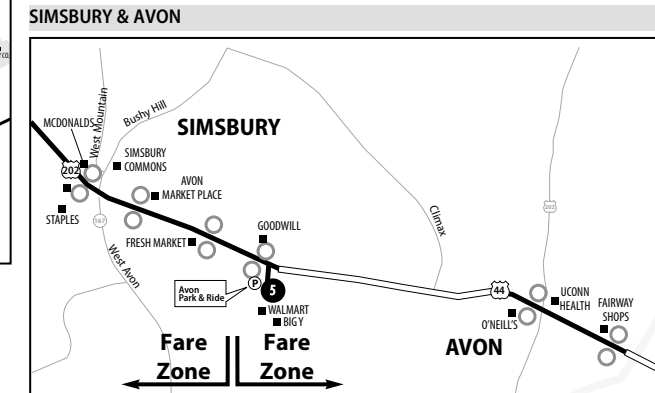

901 AVON -CANTON EXPRESS

926 WINSTED EXPRESS

927 TORRINGTON EXPRESS

Fare Zone										Fare Zone											
TORRINGTON	South Main St. at Torrington Plaza	Litchfield St. & Hungerford St. at Torrington Library (outbound only)	Torrington Park & Ride - East Main St. & Christopher Rd. | East Elm St. & Christopher Rd.	Torrington Park & Ride - St. Pauls' Church, Charles St.	WINSTED	Park Place at CT State Northwestern	BARKHAMSTED	Barkhamsted Park & Ride - New Hartford Rd.	NEW HARTFORD	Main St. & Wicklett St.	New Hartford Park & Ride - Central St. & Church St. North	Main St. at Post Office	CANTON	Canton Park & Ride - Albany Tpke. & Cherry Brook Rd	Albany Tpke. & Dowd Ave.	Albany Tpke. & Lawton Rd. | Albany Tpke. & Lovely St.	Albany Tpke. & Secret Lake Rd.	SIMSBURY	Albany Tpke. at McDonalds | Albany Tpke. at Staples	AVON	
Timepoints & Bus Stops	12	○	11	10	○	9	○	8	○	7	○	○	6	○	○	○	○	○	○	○	○

Continued on Page 2