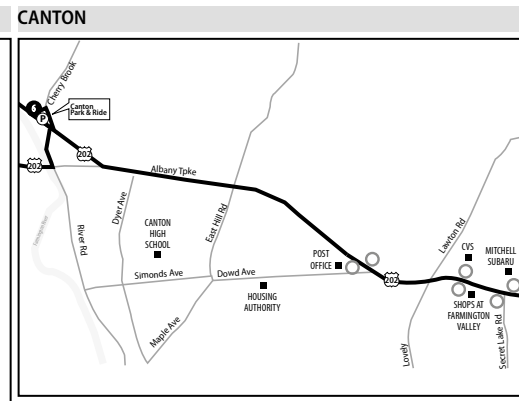

901 AVON -CANTON EXPRESS

926 WINSTED EXPRESS

927 TORRINGTON EXPRESS

Fare Zone										Fare Zone											
TORRINGTON	South Main St. at Torrington Plaza	Litchfield St. & Hungerford St. at Torrington Library (outbound only)	Torrington Park & Ride - East Main St. & Christopher Rd. | East Elm St. & Christopher Rd.	Torrington Park & Ride - St. Pauls' Church, Charles St.	WINSTED	Park Place at CT State Northwestern	BARKHAMSTED	Barkhamsted Park & Ride - New Hartford Rd.	NEW HARTFORD	Main St. & Wicklett St.	New Hartford Park & Ride - Central St. & Church St. North	Main St. at Post Office	CANTON	Canton Park & Ride - Albany Tpke. & Cherry Brook Rd	Albany Tpke. & Dowd Ave.	Albany Tpke. & Lawton Rd. | Albany Tpke. & Lovely St.	Albany Tpke. & Secret Lake Rd.	SIMSBURY	Albany Tpke. at McDonalds | Albany Tpke. at Staples	AVON	
Timepoints & Bus Stops	12	○	11	10	○	9	○	8	○	7	○	○	6	○	○	○	○	○	○	○	○

Continued on Page 2