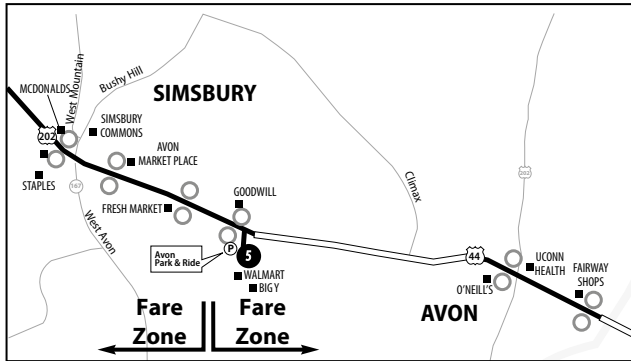

901 AVON -CANTON EXPRESS

926 WINSTED EXPRESS

927 TORRINGTON EXPRESS

Continued from
Page 1

Fare Zone		Fare Zone	
West Main St. at Avon Marketplace | West Main St. & Dale Rd.	○	Asylum St. & Woodland St.	○
W. Main St. at M&T Bank | W. Main St. at Shops at Nod Brook	○	Asylum St. & Huntington St. | Asylum St. & Sigourney St.	○
West Main St. at Goodwill | West Main St. at Walmart/Big Y	○	Asylum St. at The Hartford | Asylum St. & Asylum Place	○
Avon Park & Ride - Walmart/Big Y Plaza	● 5	Asylum St. & Union Place | Asylum St. at Bushnell Park	○
West Main St. & Simsbury Rd. | West Main St. & Old Farms Rd.	○	Pearl St. & Ann Uccello St. | .	○
East Main St. at Fairway Shops | East Main St. at Avon Citgo	○	Pearl St. & Trumbull St.	○
WEST HARTFORD	○	Central Row at Old State House | Central Row at Travelers	● 1
Albany Ave. & Mountain Rd.	○		
Albany Ave. at Staples	● 4		
North Main St. & Haynes Rd | North Main St. at Marshalls	○		
HARTFORD	○		
	● 3		

Timepoints
& Bus Stops

SIMSBURY & AVON