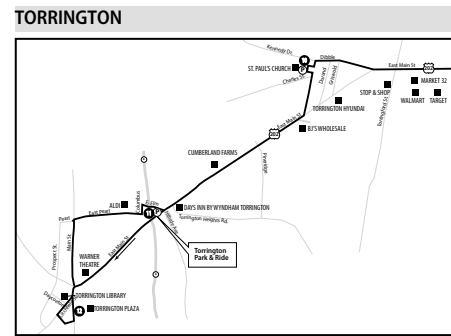

901 AVON -CANTON EXPRESS

926 WINSTED EXPRESS

927 TORRINGTON EXPRESS

Fare Zone										Fare Zone											
TORRINGTON	South Main St. at Torrington Plaza	Litchfield St. & Hungerford St. at Torrington Library (outbound only)	Torrington Park & Ride - East Main St. & Christopher Rd. | East Elm St. & Christopher Rd.	Torrington Park & Ride - St. Pauls' Church, Charles St.	WINSTED	Park Place at CT State Northwestern	BARKHAMSTED	Barkhamsted Park & Ride - New Hartford Rd.	NEW HARTFORD	Main St. & Wicklett St.	New Hartford Park & Ride - Central St. & Church St. North	Main St. at Post Office	CANTON	Canton Park & Ride - Albany Tpke. & Cherry Brook Rd	Albany Tpke. & Dowd Ave.	Albany Tpke. & Lawton Rd. | Albany Tpke. & Lovely St.	Albany Tpke. & Secret Lake Rd.	SIMSBURY	Albany Tpke. at McDonalds | Albany Tpke. at Staples	AVON	
Timepoints & Bus Stops	12	○	11	10	○	9	○	8	○	7	○	○	6	○	○	○	○	○	○	○	○

Continued on Page 2