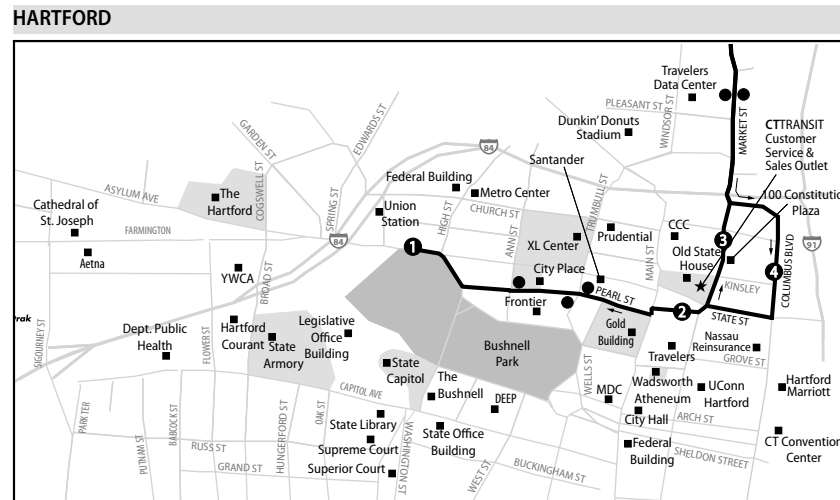

Fare Zone		Fare Zone	
WINDSOR LOCKS	Windsor Locks Park & Ride	HARTFORD	Weston St & West Service Rd
	Windsor Locks Railroad Station (outbound only)		Weston St & Savitt Way
WINDSOR	Poquonock Park & Ride		Market St at Travelers | Market & Pequot
			Market & Talcott | Columbus Blvd & Kinsley St
			Central Row North Side - Old State House | Central Row South Side - Travelers
			Pearl St & Trumbull St
			Pearl St & Ann Uccello St (inbound only)
			Asylum St & Union Place | Bushnell Park
3		2	1

Timepoints & Bus Stops

Continued from Page 1

WHAT THE SYMBOLS ON THE MAP MEAN

- **1** Timepoints are places the bus is scheduled to reach at a specific time (listed on the schedule). The timepoints are not the only places the bus will stop along the route.
- **P** Park & Ride Lots offer free parking.
- **○** Bus Stop

ZONES TRAVELED	ONE-WAY FARE
2 Zones	$3.20
3 Zones	$4.10
Minimum fare for travel within one zone is $3.20