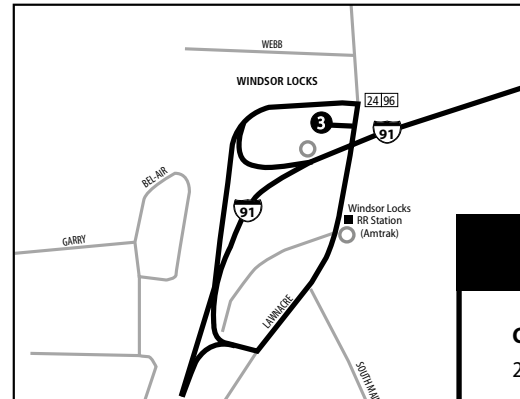

WINDSOR LOCKS

POQUONOCK PARK & RIDE

CTtransit Hartford

- 24 Windsor/Windsor Locks via Bradley Int'l Airport
- 32 Windsor Avenue/ Downtown Hartford
- 34 Kennedy Road-International Drive/ Downtown Hartford
- 34X Kennedy Road-International Drive/ Downtown Hartford via I-91
- 36 Day Hill Road/Downtown Hartford
- 36X Day Hill Road/Downtown Hartford via I-91
- 54 Downtown Hartford via Blue Hills Ave
- 905 Enfield Express