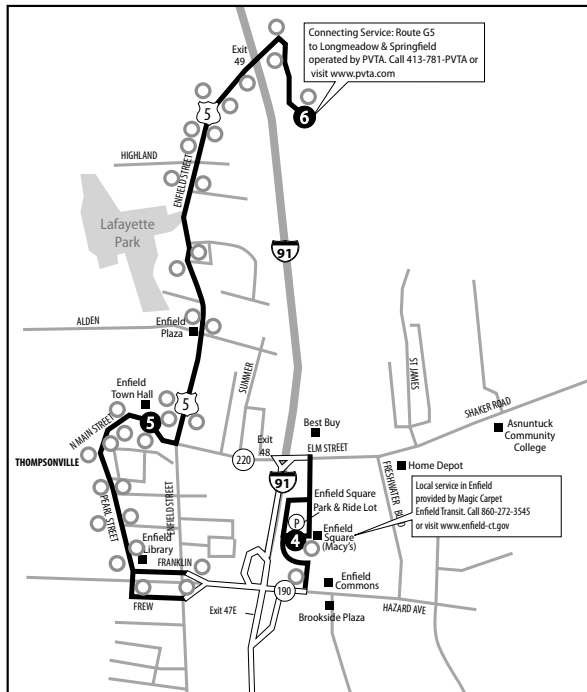

ENFIELD	Fare Zone																		
Bright Meadow Blvd at Mass Mutual																			
Bright Meadow Blvd at Fairfield Inn																			
Enfield St & Bernardino Ave																			
Enfield St & Manning Rd | State St																			
Enfield St & Dartmouth St | Dairy Queen																			
Enfield St & Woodlawn Ave | Colony Rd																			
Enfield St & Cook Ave | Montano Rd																			
Enfield St at Enfield Plaza | Williams St Ext																			
Enfield St & Alden Ave | Belmont																			
North Main St & Enfield St | Enfield St & Elm St																			
North Main St & Lincoln St | Enfield Town Hall																			
North Main St & Church St																			
Pearl St & High St																			
Pearl St & South St | Walmart																			
Pearl St & Maple Ave | Pease																			
Pearl St & Franklin St																			
Frew Ter & Pearl St (inbound only)																			
Frew Ter & Enfield St | Franklin St & Enfield St																			
Enfield Square Park & Ride																			
Phoenix Ave at Red Roof Inn																			
imepoints	6																		
Bus Stops	○	○	○	○	○	○	○	○	○	○	○	○	○	○	○	○	○	○	○

ENFIELD