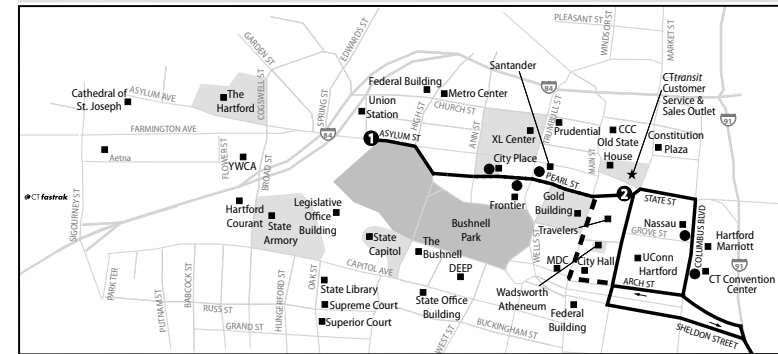

910 ROCKY HILL—CENTURY HILLS EXPRESS

Bus Schedule Effective August 22, 2021

Timepoints & Bus Stops	Fare Zone	Fare Zone	Timepoints & Bus Stops
ROCKY HILL			HARTFORD
Cold Spring Rd & Highland St			Columbus Blvd at CT Convention Center
Cold Spring Rd & Pequod Dr			Columbus Blvd & Bob Steele Way
6 Cold Spring Rd & Woodfield Crossing			3 Central Row North Side - Old State House
Century Hills Dr & Water Course Row			Pearl St. & Trumbull St.
Century Hills Dr & Sky View Dr			Pearl St. & Ann Uccello St.
Century Hills Dr & Blue Grass Ct			1 Asylum St & Union Place - Union Station Asylum & Bushnell Park
Century Hills Dr & Kingsley Ct			
Century Hills Dr & Penn Place			
Century Hills Dr & Highcrest Dr			
Century Hills Dr & Lathrop Ln			
Cold Spring Rd & Century Hills Dr			
Cold Spring Rd & Robinson Rd			
Cold Spring Rd & Cromwell Ave			
Cromwell Ave & France St.			
Elm St at Big Y			
Elm St at Tennis & Fitness			
Elm St & Silo Dr.			
5 Elm St & Gilbert Ave.			
Elm St & Orchard St			
Elm St & Elm Ridge Park			
Elm St & Ashwell Ave			
Cromwell Ave & Cold Spring Rd			
Inwood Rd & Cromwell Ave			
Inwood Rd at Fiserv			
Inwood Rd & Cromwell Ave			
Brook St at Contractor's Plaza			
Brook St at Burns Logistics			
Henkel Way & Brook St (Outbound Online)			
4 Capital Blvd & Enterprise Dr			
Capital Blvd & West St			
Corporate Place			
West St at Veterans Hospital			
Main St & West St			
Main St & Dividend Rd			
3 Silas Deane Hwy & Elm St			
Silas Deane Hwy & Joiners Rd			
Silas Deane Hwy & Parsonage St			
Silas Deane Hwy at Stegney Place			

ROCKY HILL

HARTFORD

ZONES TRAVELED	ONE-WAY FARE	WHAT THE SYMBOLS ON THE MAP MEAN
2 Zones	\$3.20	1 Timepoints are places the bus is scheduled to reach at a specific time (listed on the schedule). The timepoints are not the only places the bus will stop along the route.
Minimum fare for travel within one zone is \$3.20		P Park & Ride Lots offer free parking.
		○ Bus Stop