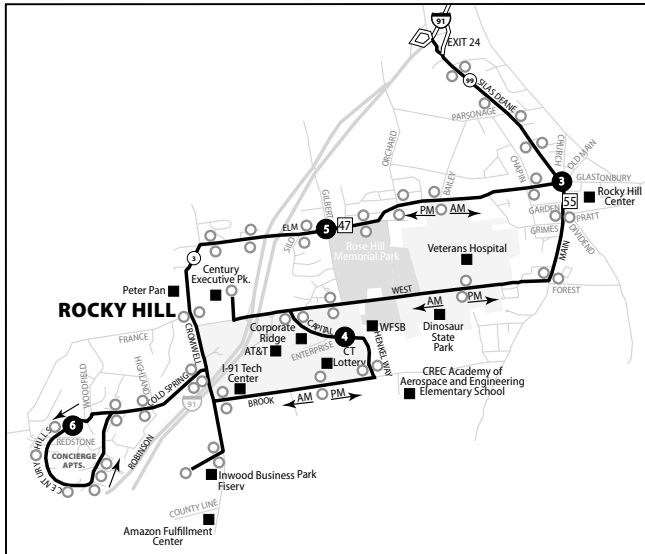

910 ROCKY HILL—CENTURY HILLS EXPRESS

Bus Schedule Effective August 22, 2021

Timepoints & Bus Stops	Fare Zone	Fare Zone	Timepoints & Bus Stops
ROCKY HILL			HARTFORD
Cold Spring Rd & Highland St			Columbus Blvd at CT Convention Center
Cold Spring Rd & Pequod Dr			Columbus Blvd & Bob Steele Way
6 Cold Spring Rd & Woodfield Crossing			3 Central Row North Side - Old State House
Century Hills Dr & Water Course Row			Pearl St. & Trumbull St.
Century Hills Dr & Sky View Dr			Pearl St. & Ann Uccello St.
Century Hills Dr & Blue Grass Ct			1 Asylum St & Union Place - Union Station Asylum & Bushnell Park
Century Hills Dr & Kingsley Ct			
Century Hills Dr & Penn Place			
Century Hills Dr & Highcrest Dr			
Century Hills Dr & Lathrop Ln			
Cold Spring Rd & Century Hills Dr			
Cold Spring Rd & Robinson Rd			
Cold Spring Rd & Cromwell Ave			
Cromwell Ave & France St.			
Elm St at Big Y			
Elm St at Tennis & Fitness			
Elm St & Silo Dr.			
5 Elm St & Gilbert Ave.			
Elm St & Orchard St			
Elm St & Elm Ridge Park			
Elm St & Ashwell Ave			
Cromwell Ave & Cold Spring Rd			
Inwood Rd & Cromwell Ave			
Inwood Rd at Fiserv			
Inwood Rd & Cromwell Ave			
Brook St at Contractor's Plaza			
Brook St at Burns Logistics			
Henkel Way & Brook St (Outbound Online)			
4 Capital Blvd & Enterprise Dr			
Capital Blvd & West St			
Corporate Place			
West St at Veterans Hospital			
Main St & West St			
Main St & Dividend Rd			
3 Silas Deane Hwy & Elm St			
Silas Deane Hwy & Joiners Rd			
Silas Deane Hwy & Parsonage St			
Silas Deane Hwy at Stegney Place			

ROCKY HILL

HARTFORD

ZONES TRAVELED	ONE-WAY FARE	WHAT THE SYMBOLS ON THE MAP MEAN
2 Zones	\$3.20	1 Timepoints are places the bus is scheduled to reach at a specific time (listed on the schedule). The timepoints are not the only places the bus will stop along the route.
Minimum fare for travel within one zone is \$3.20		P Park & Ride Lots offer free parking.
		○ Bus Stop