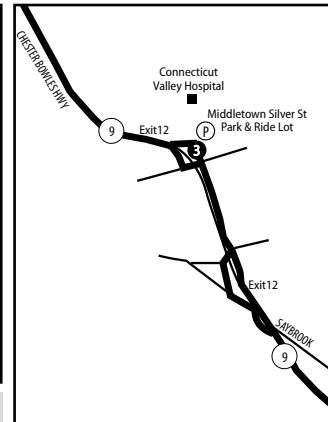

# 921 MIDDLETOWN—OLD SAYBROOK EXPRESS

Bus Schedule Effective August 7, 2022

## OLD SAYBROOK

## MIDDLETOWN

## HARTFORD

**WHAT THE SYMBOLS ON THE MAP MEAN**

- 1** Timepoints are places the bus is scheduled to reach at a specific time (listed on the schedule). The timepoints are not the only places the bus will stop along the route.
- P** Park & Ride Lots offer free parking.
- Bus Stop