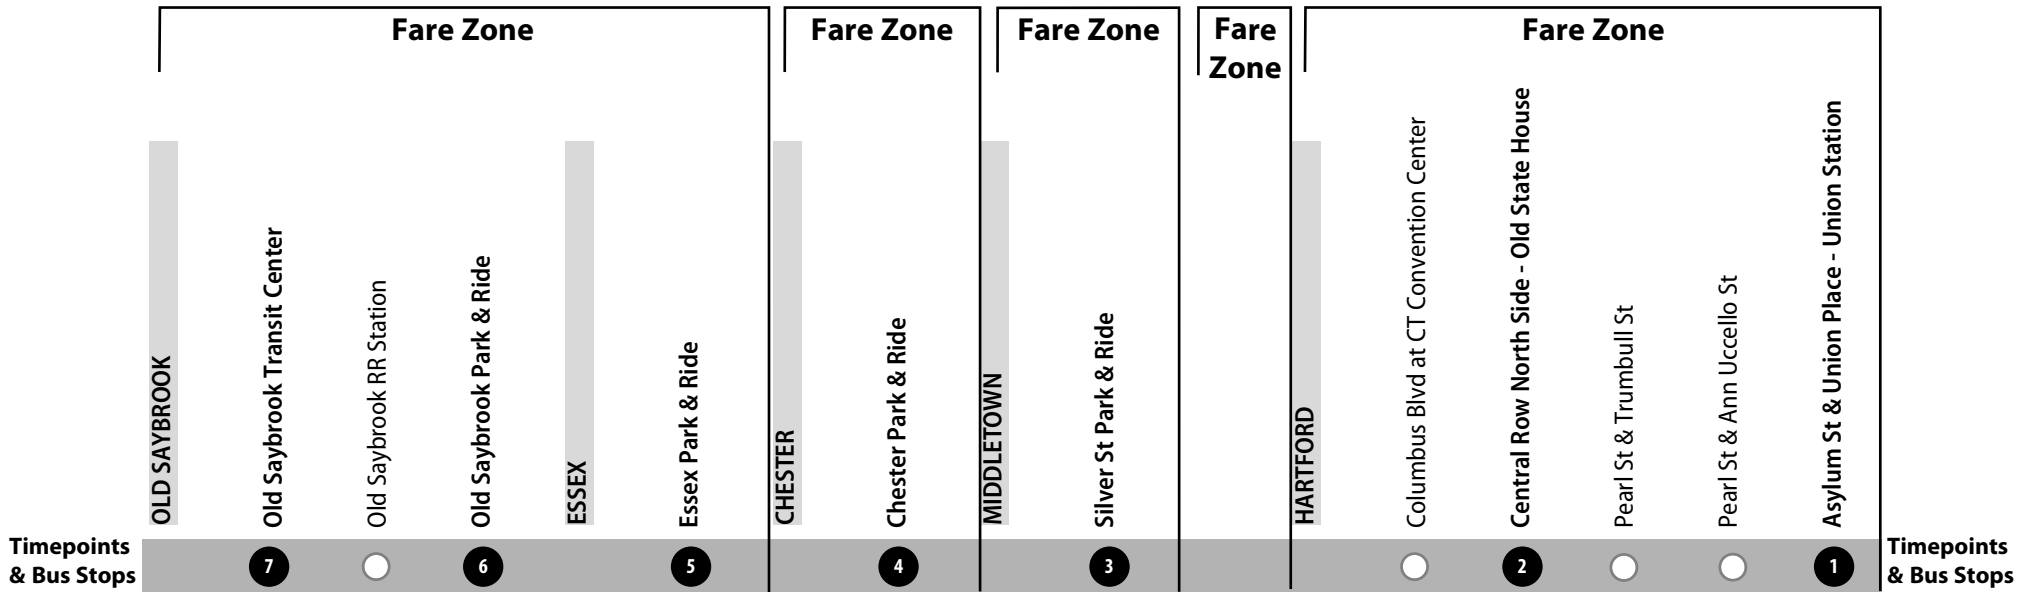

# 921 MIDDLETOWN—OLD SAYBROOK EXPRESS

Bus Schedule Effective August 7, 2022

## OLD SAYBROOK

## HARTFORD

**WHAT THE SYMBOLS ON THE MAP MEAN**

- 1** Timepoints are places the bus is scheduled to reach at a specific time (listed on the schedule). The timepoints are not the only places the bus will stop along the route.
- P** Park & Ride Lots offer free parking.
- Bus Stop

ZONES TRAVELED	ONE-WAY FARE
3 Zones	\$4.10
4 Zones	\$5.00
5 Zones	\$6.00

Minimum fare for travel within one zone is \$3.20