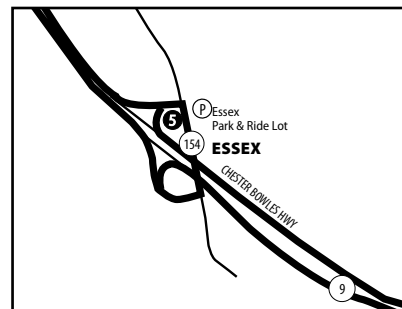

921 MIDDLETOWN—OLD SAYBROOK EXPRESS

Bus Schedule Effective August 7, 2022

OLD SAYBROOK

CHESTER

ESSEX

MIDDLETOWN

HARTFORD