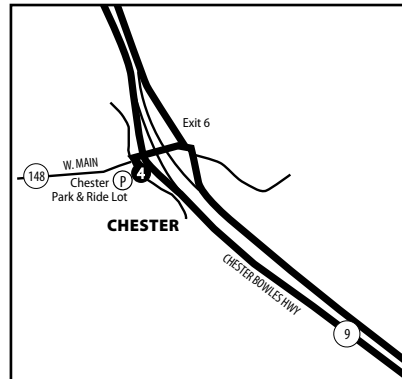

921 MIDDLETOWN—OLD SAYBROOK EXPRESS

Bus Schedule Effective August 7, 2022

OLD SAYBROOK

CHESTER

ESSEX

MIDDLETOWN

HARTFORD