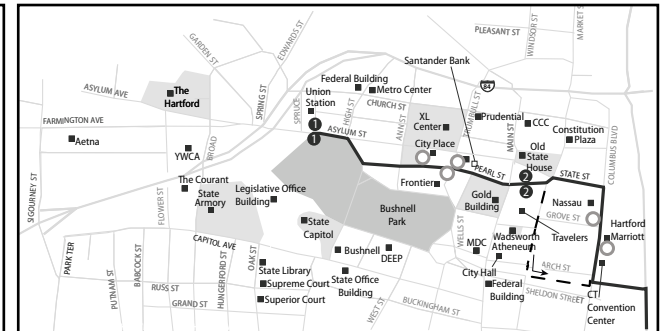

## OLD SAYBROOK

## CHESTER

## MIDDLETOWN

## HARTFORD

**WHAT THE SYMBOLS ON THE MAP MEAN**

- 1** Timepoints are places the bus is scheduled to reach at a specific time (listed on the schedule). The timepoints are not the only places the bus will stop along the route.
- P** Park & Ride Lots offer free parking.
- Bus Stop