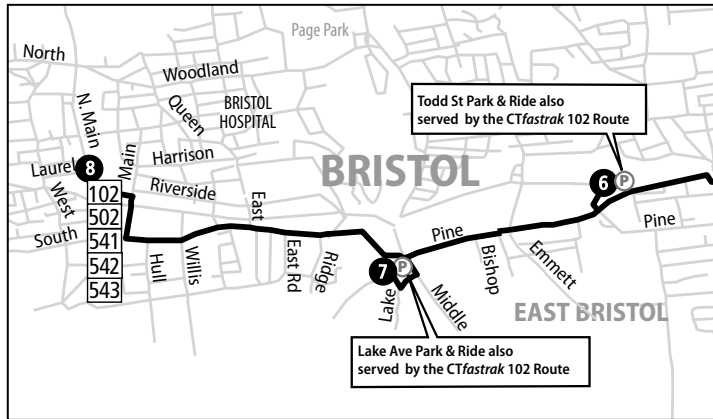

# 923 BRISTOL EXPRESS

Operates between downtown Bristol and Hartford, via CTfastrak

Bus Schedule Effective August 27, 2023

Timepoints & Bus Stops	Fare Zone	Fare Zone	Fare Zone	Timepoints & Bus Stops
8	BRISTOL	NEW BRITAIN	HARTFORD	4
7	North Main St & Hope St	CTfastrak Downtown New Britain Station - Bay R (to Htfd)	Sigourney St at Aetna   the University Center	3
6	Lake St Park & Ride	CTfastrak Downtown New Britain Station - Bay S (to Bristol)	Farmington Ave at Aetna   St. Joseph's Cathedral	2
5	Todd St Park & Ride		Farmington Ave & Flower St   Asylum Place	1
			Farmington Ave & Garden St (inbound only)	
			Asylum St at Bushnell Park   Asylum St & High St	
			Pearl St & Trumbull St   Asylum St & Trumbull St	
			Central Row South Side - Travelers	
			Main St & Atheneum Sq - Travelers	

## BRISTOL

## CTFASTRAK STATION NEW BRITAIN

### BUS STOP ASSIGNMENTS

- |                                       |                        |
|---------------------------------------|------------------------|
| <b>B 101 – Hartford</b>               | <b>R 923, 928</b>      |
| <b>D 102 – Hartford</b>               | Express to Hartford    |
| <b>J 128 – Hartford via Westfarms</b> | <b>S 923, 928</b>      |
| <b>G 102 – Bristol</b>                | Express to Points West |
| <b>M 505 – Burritt St</b>             | 41, 502, 503, HNB      |
| <b>N 506 – Farmington Ave</b>         | Columbus Blvd          |
| <b>P 507 – Oak St</b>                 | North Side             |
| <b>Q 509 – East St</b>                | 501, 510, 512          |
|                                       | Columbus Blvd          |
|                                       | South Side             |