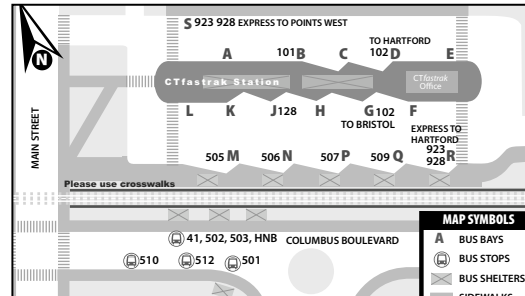

# 923 BRISTOL EXPRESS

Operates between downtown Bristol and Hartford, via CTfastrak

Bus Schedule Effective August 27, 2023

Timepoints & Bus Stops	Fare Zone	Fare Zone	Fare Zone	Timepoints & Bus Stops
8	BRISTOL	NEW BRITAIN	HARTFORD	4
7	North Main St & Hope St	CTfastrak Downtown New Britain Station - Bay R (to Htfd)	Sigourney St at Aetna   the University Center	3
6	Lake St Park & Ride	CTfastrak Downtown New Britain Station - Bay S (to Bristol)	Farmington Ave at Aetna   St. Joseph's Cathedral	2
5	Todd St Park & Ride		Farmington Ave & Flower St   Asylum Place	1
			Farmington Ave & Garden St (inbound only)	
			Asylum St at Bushnell Park   Asylum St & High St	
			Pearl St & Trumbull St   Asylum St & Trumbull St	
			Central Row South Side - Travelers	
			Main St & Atheneum Sq - Travelers	

## CTFASTRAK STATION NEW BRITAIN

### BUS STOP ASSIGNMENTS

- |                                       |                        |
|---------------------------------------|------------------------|
| <b>B 101 – Hartford</b>               | <b>R 923, 928</b>      |
| <b>D 102 – Hartford</b>               | Express to Hartford    |
| <b>J 128 – Hartford via Westfarms</b> | <b>S 923, 928</b>      |
| <b>G 102 – Bristol</b>                | Express to Points West |
| <b>M 505 – Burritt St</b>             | 41, 502, 503, HNB      |
| <b>N 506 – Farmington Ave</b>         | Columbus Blvd          |
| <b>P 507 – Oak St</b>                 | North Side             |
| <b>Q 509 – East St</b>                | 501, 510, 512          |
|                                       | Columbus Blvd          |
|                                       | South Side             |