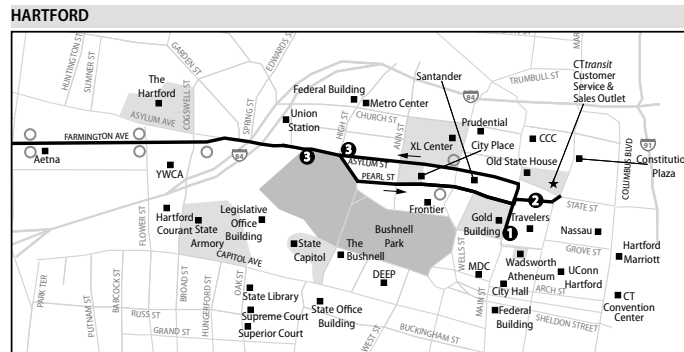

Timepoints & Bus Stops	Fare Zone	Fare Zone	Fare Zone
WATERBURY	Meadow St at Waterbury RR Station	Milddale Park & Ride	CTfastrak Downtown New Britain Station - Bay R (to Hfd)
12	Field St & Grand St	SOUTHINGTON	CTfastrak Downtown New Britain Station - Bay S (to Wbby)
11	Grand St & Meadow St Meadow & Freight	Plantville Park & Ride	
10	West Main St & Leavenworth St	NEW BRITAIN	
9	East Main St & Phoenix St		
8	South Elm St at St. Mary's Hospital		
7	Hamilton Ave Park & Ride		
6	CHESHIRE		
5	Cheshire Park & Ride		

Continued on Page 2

BUS STOP ASSIGNMENTS

B 101 – Hartford	R 923, 928 Express to Hartford
D 102 – Hartford	S 923, 928 Express to Points West
J 128 – Hartford via Westfarms	41, 502, 503, HNB Columbus Blvd North Side
G 102 – Bristol	501, 510, 512 Columbus Blvd South Side
M 505 – Burritt St	
N 506 – Farmington Ave	
P 507 – Oak St	
Q 509 – East St	

Continued from
Page 1

WHAT THE SYMBOLS ON THE MAP MEAN

- 1** Timepoints are places the bus is scheduled to reach at a specific time (listed on the schedule). The timepoints are not the only places the bus will stop along the route.
- P** Park & Ride Lots offer free parking.
- O** Bus Stop

ZONES TRAVELED	ONE-WAY FARE
2 Zones	\$3.20
3 Zones	\$4.10
4 Zones	\$5.00

Minimum fare for travel within one zone is \$3.20

928  SOUTHINGTON-CESHIRE-WATERBURY EXPRESS

Bus Schedule Effective August 22, 2021