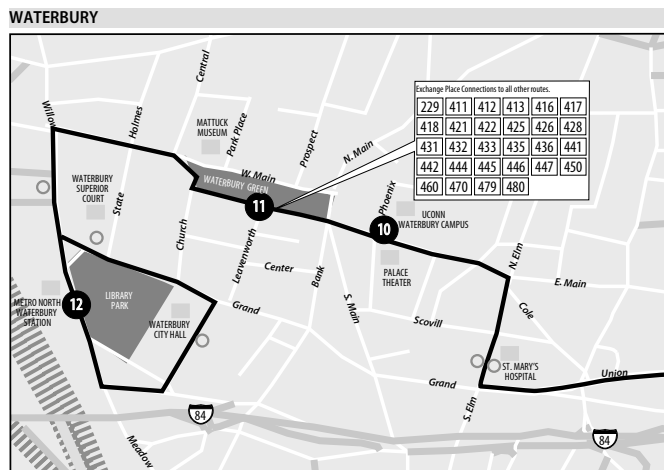

Timepoints & Bus Stops	Fare Zone	Fare Zone	Fare Zone
WATERBURY	Meadow St at Waterbury RR Station	Milddale Park & Ride	CTfastrak Downtown New Britain Station - Bay R (to Hfd)
12	Field St & Grand St	SOUTHINGTON	CTfastrak Downtown New Britain Station - Bay S (to Wbby)
11	Grand St & Meadow St Meadow & Freight	Plantville Park & Ride	
10	West Main St & Leavenworth St	NEW BRITAIN	
9	East Main St & Phoenix St		
8	South Elm St at St. Mary's Hospital		
7	Hamilton Ave Park & Ride		
6	CHESHIRE		
5	Cheshire Park & Ride		

Continued on Page 2

BUS STOP ASSIGNMENTS

B 101 – Hartford	R 923, 928 Express to Hartford
D 102 – Hartford	S 923, 928 Express to Points West
J 128 – Hartford via Westfarms	41, 502, 503, HNB Columbus Blvd North Side
G 102 – Bristol	501, 510, 512 Columbus Blvd South Side
M 505 – Burritt St	
N 506 – Farmington Ave	
P 507 – Oak St	
Q 509 – East St	

Continued from
Page 1

WHAT THE SYMBOLS ON THE MAP MEAN

- 1** Timepoints are places the bus is scheduled to reach at a specific time (listed on the schedule). The timepoints are not the only places the bus will stop along the route.
- P** Park & Ride Lots offer free parking.
- O** Bus Stop

ZONES TRAVELED	ONE-WAY FARE
2 Zones	\$3.20
3 Zones	\$4.10
4 Zones	\$5.00

Minimum fare for travel within one zone is \$3.20

928  SOUTHINGTON-CESHIRE-WATERBURY EXPRESS

Bus Schedule Effective August 22, 2021