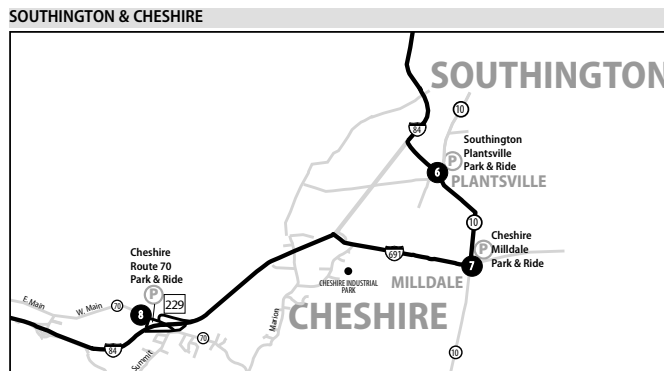

Timepoints & Bus Stops	Fare Zone	Fare Zone	Fare Zone
WATERBURY	Meadow St at Waterbury RR Station	Milddale Park & Ride	CTfastrak Downtown New Britain Station - Bay R (to Hfd)
12	Field St & Grand St	SOUTHINGTON	CTfastrak Downtown New Britain Station - Bay S (to Wbby)
11	Grand St & Meadow St Meadow & Freight	Plantville Park & Ride	
10	West Main St & Leavenworth St	NEW BRITAIN	
9	East Main St & Phoenix St		
8	South Elm St at St. Mary's Hospital		
7	Hamilton Ave Park & Ride		
6	CHESHIRE		
5	Cheshire Park & Ride		

Continued on Page 2

BUS STOP ASSIGNMENTS

B 101 – Hartford	R 923, 928 Express to Hartford
D 102 – Hartford	S 923, 928 Express to Points West
J 128 – Hartford via Westfarms	41, 502, 503, HNB Columbus Blvd North Side
G 102 – Bristol	501, 510, 512 Columbus Blvd South Side
M 505 – Burritt St	
N 506 – Farmington Ave	
P 507 – Oak St	
Q 509 – East St	

Continued from
Page 1

WHAT THE SYMBOLS ON THE MAP MEAN

- 1** Timepoints are places the bus is scheduled to reach at a specific time (listed on the schedule). The timepoints are not the only places the bus will stop along the route.
- P** Park & Ride Lots offer free parking.
- O** Bus Stop

ZONES TRAVELED	ONE-WAY FARE
2 Zones	\$3.20
3 Zones	\$4.10
4 Zones	\$5.00

Minimum fare for travel within one zone is \$3.20

928  SOUTHINGTON-CESHIRE-WATERBURY EXPRESS

Bus Schedule Effective August 22, 2021