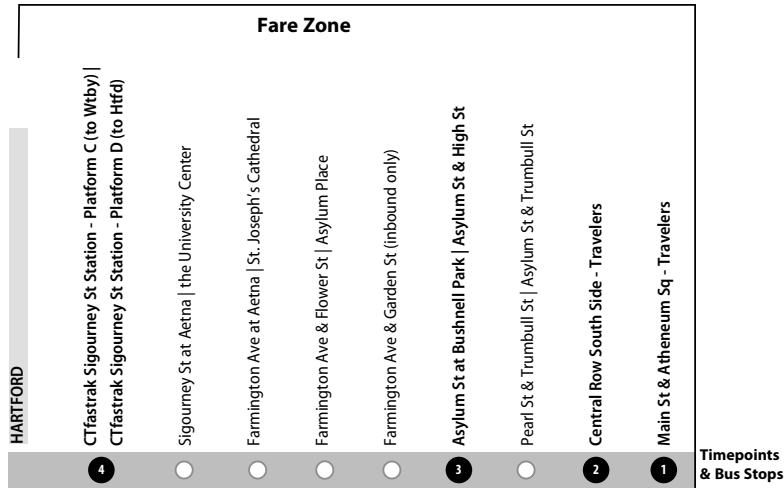

Timepoints & Bus Stops	Fare Zone	Fare Zone	Fare Zone
WATERBURY	Meadow St at Waterbury RR Station	Milddale Park & Ride	CTfastrak Downtown New Britain Station - Bay R (to Hfd)
12	Field St & Grand St	SOUTHINGTON	CTfastrak Downtown New Britain Station - Bay S (to Wbby)
11	Grand St & Meadow St Meadow & Freight	Plantville Park & Ride	
10	West Main St & Leavenworth St	NEW BRITAIN	
9	East Main St & Phoenix St		
8	South Elm St at St. Mary's Hospital		
7	Hamilton Ave Park & Ride		
6	CHESHIRE		
5	Cheshire Park & Ride		

Continued on Page 2

BUS STOP ASSIGNMENTS

B 101 – Hartford	R 923, 928 Express to Hartford
D 102 – Hartford	S 923, 928 Express to Points West
J 128 – Hartford via Westfarms	41, 502, 503, HNB Columbus Blvd North Side
G 102 – Bristol	501, 510, 512 Columbus Blvd South Side
M 505 – Burritt St	
N 506 – Farmington Ave	
P 507 – Oak St	
Q 509 – East St	

Continued from
Page 1

WHAT THE SYMBOLS ON THE MAP MEAN

- 1** Timepoints are places the bus is scheduled to reach at a specific time (listed on the schedule). The timepoints are not the only places the bus will stop along the route.
- P** Park & Ride Lots offer free parking.
- O** Bus Stop

ZONES TRAVELED	ONE-WAY FARE
2 Zones	\$3.20
3 Zones	\$4.10
4 Zones	\$5.00

Minimum fare for travel within one zone is \$3.20

928  SOUTHINGTON-CESHIRE-WATERBURY EXPRESS

Bus Schedule Effective August 22, 2021