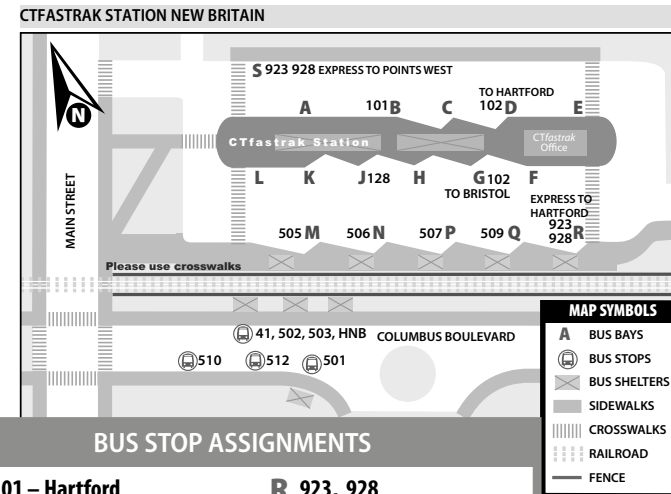

Timepoints & Bus Stops	Fare Zone	Fare Zone	Fare Zone
WATERBURY	Meadow St at Waterbury RR Station	Milddale Park & Ride	CTfastrak Downtown New Britain Station - Bay R (to Hfd)
12	Field St & Grand St	SOUTHINGTON	CTfastrak Downtown New Britain Station - Bay S (to Wbby)
11	Grand St & Meadow St Meadow & Freight	Plantville Park & Ride	
10	West Main St & Leavenworth St	NEW BRITAIN	
9	East Main St & Phoenix St		
8	South Elm St at St. Mary's Hospital		
7	Hamilton Ave Park & Ride		
6	CHESHIRE		
5	Cheshire Park & Ride		

Continued on Page 2

BUS STOP ASSIGNMENTS

B 101 – Hartford	R 923, 928 Express to Hartford
D 102 – Hartford	S 923, 928 Express to Points West
J 128 – Hartford via Westfarms	41, 502, 503, HNB Columbus Blvd North Side
G 102 – Bristol	501, 510, 512 Columbus Blvd South Side
M 505 – Burritt St	
N 506 – Farmington Ave	
P 507 – Oak St	
Q 509 – East St	

Continued from
Page 1

WHAT THE SYMBOLS ON THE MAP MEAN

- 1** Timepoints are places the bus is scheduled to reach at a specific time (listed on the schedule). The timepoints are not the only places the bus will stop along the route.
- P** Park & Ride Lots offer free parking.
- O** Bus Stop

ZONES TRAVELED	ONE-WAY FARE
2 Zones	\$3.20
3 Zones	\$4.10
4 Zones	\$5.00

Minimum fare for travel within one zone is \$3.20

928  SOUTHINGTON-CESHIRE-WATERBURY EXPRESS

Bus Schedule Effective August 22, 2021