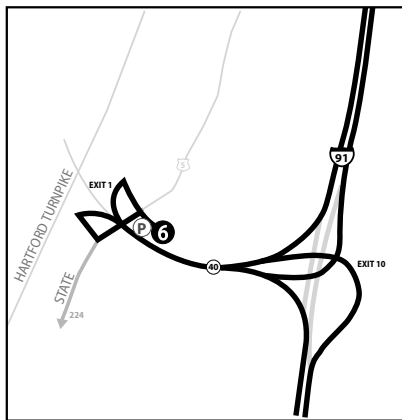

	Fare Zone						Fare Zone	Fare Zone	Fare Zone		
	NEW HAVEN	Union Station Bus Terminal	Chapel St & State St	Temple St at Center Church	Church St & Chapel St	Temple St & Grove St Church St & Grove St	NORTH HAVEN	Devine St Park & Ride			
Timepoints & Bus Stops	10	9	8	7	●	6			5	4	

Continued on Page 2

NEW HAVEN

NORTH HAVEN

MERIDEN

MIDDLETOWN

Continued from
Page 1

WHAT THE SYMBOLS ON THE MAP MEAN

- 1** Timepoints are places the bus is scheduled to reach at a specific time (listed on the schedule). The timepoints are not the only places the bus will stop along the route.
- P** Park & Ride Lots offer free parking.
- Bus Stop

ZONES TRAVELED	ONE-WAY FARE
2 Zones	\$3.20
3 Zones	\$4.10
4 Zones	\$5.00
5+ Zones	\$6.00

Minimum fare for travel within one zone is \$3.20

CTrail Hartford Line single ride, weekly & monthly tickets are valid as fare payment on **Route 950**. A Plus Bus ticket is required on all other CTtransit routes.