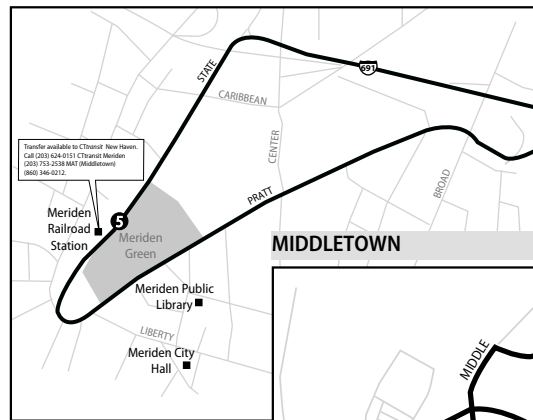

	Fare Zone						Fare Zone	Fare Zone	Fare Zone		
	NEW HAVEN	Union Station Bus Terminal	Chapel St & State St	Temple St at Center Church	Church St & Chapel St	Temple St & Grove St Church St & Grove St	NORTH HAVEN	Devine St Park & Ride			
Timepoints & Bus Stops	10	9	8	7	●	6			5	4	

Continued on Page 2

NEW HAVEN

NORTH HAVEN

MERIDEN

MIDDLETOWN

Continued from
Page 1

WHAT THE SYMBOLS ON THE MAP MEAN

- 1** Timepoints are places the bus is scheduled to reach at a specific time (listed on the schedule). The timepoints are not the only places the bus will stop along the route.
- P** Park & Ride Lots offer free parking.
- Bus Stop

ZONES TRAVELED	ONE-WAY FARE
2 Zones	\$3.20
3 Zones	\$4.10
4 Zones	\$5.00
5+ Zones	\$6.00

Minimum fare for travel within one zone is \$3.20

CTrail Hartford Line single ride, weekly & monthly tickets are valid as fare payment on **Route 950**. A Plus Bus ticket is required on all other CTtransit routes.