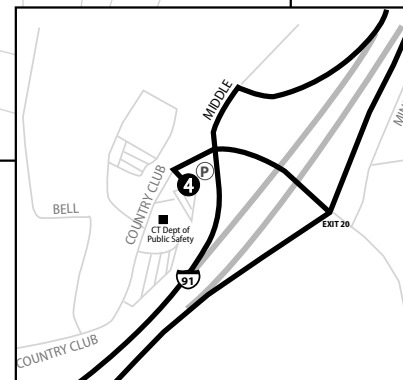

	Fare Zone						Fare Zone	Fare Zone	Fare Zone		
	NEW HAVEN	Union Station Bus Terminal	Chapel St & State St	Temple St at Center Church	Church St & Chapel St	Temple St & Grove St Church St & Grove St	NORTH HAVEN	Devine St Park & Ride			
Timepoints & Bus Stops	10	9	8	7	●	6			5	4	

Continued on Page 2

NEW HAVEN

NORTH HAVEN

MERIDEN

MIDDLETOWN

Continued from
Page 1

WHAT THE SYMBOLS ON THE MAP MEAN

- 1** Timepoints are places the bus is scheduled to reach at a specific time (listed on the schedule). The timepoints are not the only places the bus will stop along the route.
- P** Park & Ride Lots offer free parking.
- Bus Stop

ZONES TRAVELED	ONE-WAY FARE
2 Zones	\$3.20
3 Zones	\$4.10
4 Zones	\$5.00
5+ Zones	\$6.00

Minimum fare for travel within one zone is \$3.20

CTrail Hartford Line single ride, weekly & monthly tickets are valid as fare payment on **Route 950**. A Plus Bus ticket is required on all other CTtransit routes.