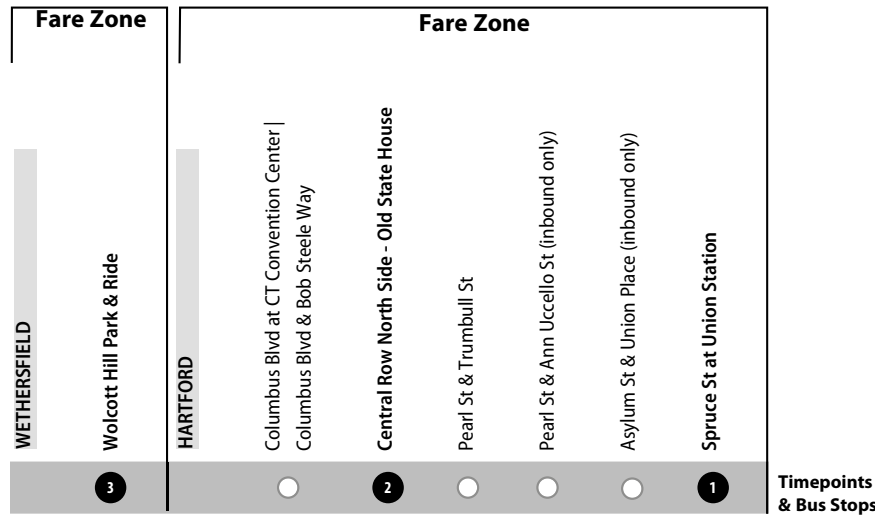

	Fare Zone						Fare Zone	Fare Zone	Fare Zone		
	NEW HAVEN	Union Station Bus Terminal	Chapel St & State St	Temple St at Center Church	Church St & Chapel St	Temple St & Grove St Church St & Grove St	NORTH HAVEN	Devine St Park & Ride			
Timepoints & Bus Stops	10	9	8	7	●	6			5	4	

Continued on Page 2

NEW HAVEN

NORTH HAVEN

MERIDEN

MIDDLETOWN

Continued from
Page 1

WHAT THE SYMBOLS ON THE MAP MEAN

- 1** Timepoints are places the bus is scheduled to reach at a specific time (listed on the schedule). The timepoints are not the only places the bus will stop along the route.
- P** Park & Ride Lots offer free parking.
- Bus Stop

ZONES TRAVELED	ONE-WAY FARE
2 Zones	\$3.20
3 Zones	\$4.10
4 Zones	\$5.00
5+ Zones	\$6.00

Minimum fare for travel within one zone is \$3.20

CTrail Hartford Line single ride, weekly & monthly tickets are valid as fare payment on **Route 950**. A Plus Bus ticket is required on all other CTtransit routes.