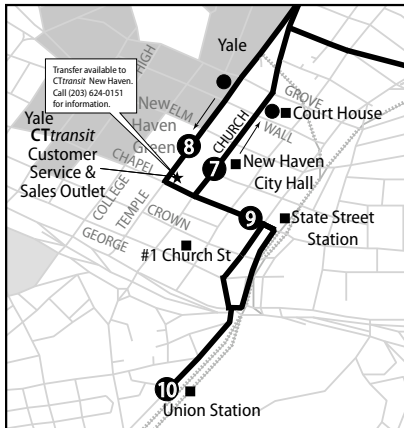

	Fare Zone						Fare Zone	Fare Zone	Fare Zone		
	NEW HAVEN	Union Station Bus Terminal	Chapel St & State St	Temple St at Center Church	Church St & Chapel St	Temple St & Grove St Church St & Grove St	NORTH HAVEN	Devine St Park & Ride			
Timepoints & Bus Stops	10	9	8	7	●	6			5	4	

Continued on Page 2

NEW HAVEN

NORTH HAVEN

MERIDEN

MIDDLETOWN

Continued from
Page 1

WHAT THE SYMBOLS ON THE MAP MEAN

- 1** Timepoints are places the bus is scheduled to reach at a specific time (listed on the schedule). The timepoints are not the only places the bus will stop along the route.
- P** Park & Ride Lots offer free parking.
- Bus Stop

ZONES TRAVELED	ONE-WAY FARE
2 Zones	\$3.20
3 Zones	\$4.10
4 Zones	\$5.00
5+ Zones	\$6.00

Minimum fare for travel within one zone is \$3.20

CTrail Hartford Line single ride, weekly & monthly tickets are valid as fare payment on **Route 950**. A Plus Bus ticket is required on all other CTtransit routes.