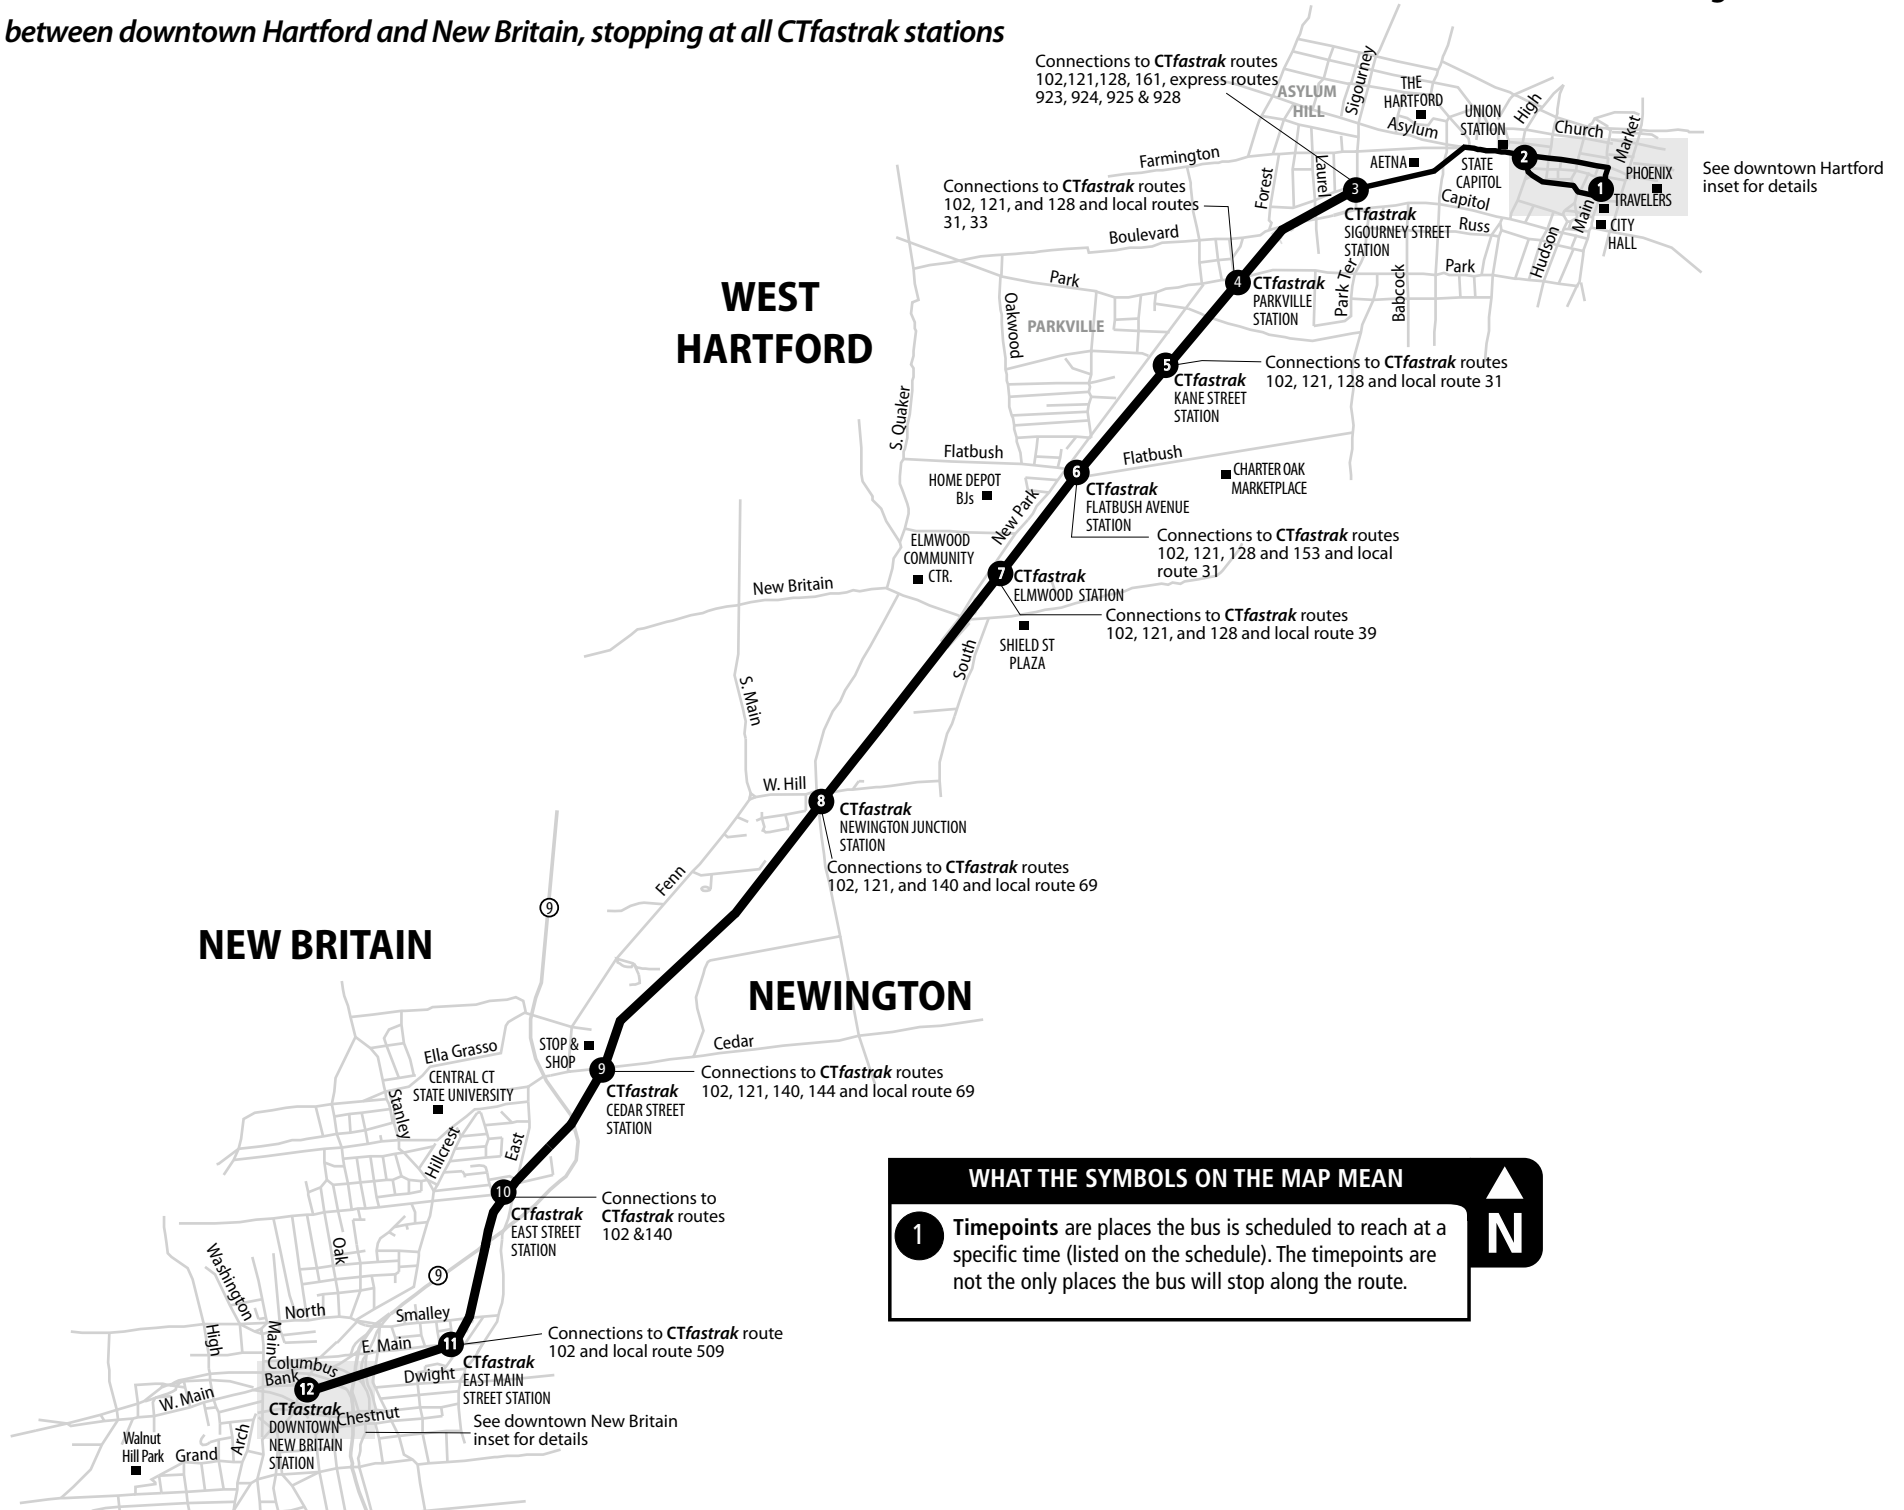

# 101 CTfastrak HARTFORD/NEW BRITAIN

Operates between downtown Hartford and New Britain, stopping at all CTfastrak stations

Bus Schedule Effective August 13, 2017

# 101 CTfastrak HARTFORD/NEW BRITAIN

Bus Schedule Effective August 13, 2017

Operates between downtown Hartford and New Britain, stopping at all CTfastrak stations

Operates between downtown Hartford and New Britain, stopping at all CTfastrak stations

### TRANSFER POLICY

Free transfers are valid for unlimited rides on local CTtransit & CTfastrak buses, going in any direction, for two hours from time issued, until printed time and date of expiration. A transfer is issued at the time the fare is paid upon boarding.

Transfer is free from an express bus to a local bus. To transfer from a local bus to an express bus, the local fare is deducted from the express cash fare.

- ### KEY
-  TICKET VENDING MACHINE
  -  CTtransit CUSTOMER SERVICE & SALES OUTLET
  -  FREE DASH SHUTTLE BUS STOP  
7AM-7PM Weekdays
  -  LOCAL OR EXPRESS BUS STOP
  -  CTfastrak BUS STOP