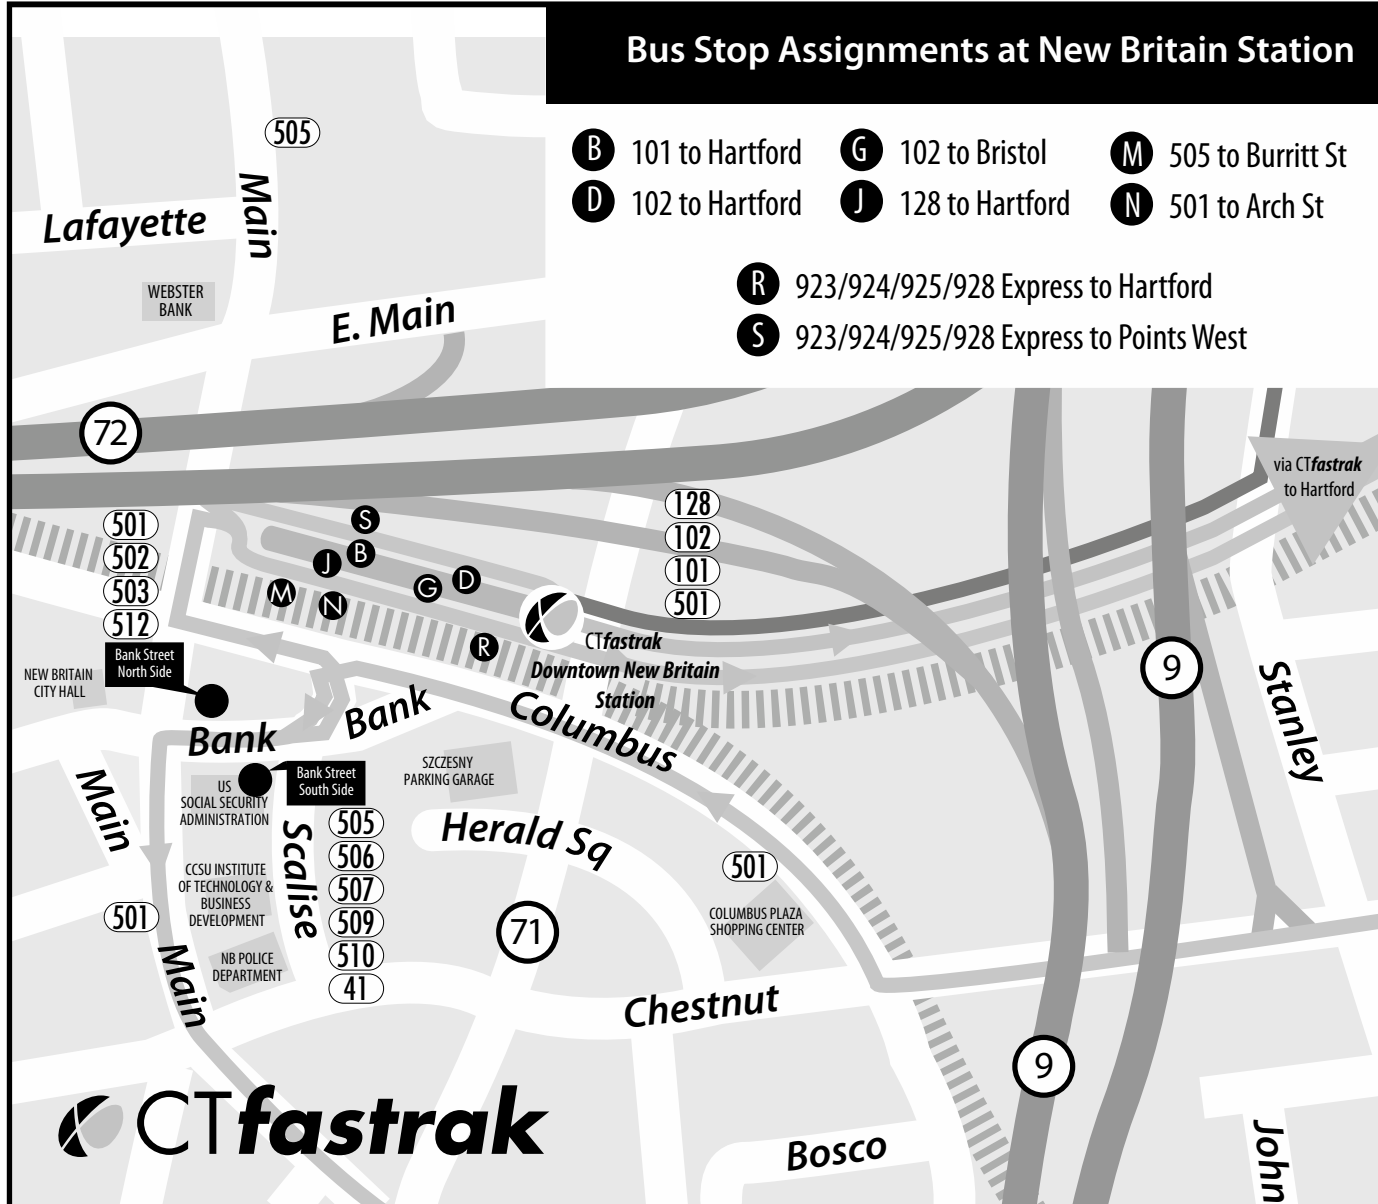

# 101 CTfastrak HARTFORD/NEW BRITAIN

Operates between downtown Hartford and New Britain, stopping at all CTfastrak stations

Bus Schedule Effective August 13, 2017

# 101 CTfastrak HARTFORD/NEW BRITAIN

Bus Schedule Effective August 13, 2017

Operates between downtown Hartford and New Britain, stopping at all CTfastrak stations

Operates between downtown Hartford and New Britain, stopping at all CTfastrak stations

### TRANSFER POLICY

Free transfers are valid for unlimited rides on local CTtransit & CTfastrak buses, going in any direction, for two hours from time issued, until printed time and date of expiration. A transfer is issued at the time the fare is paid upon boarding.

Transfer is free from an express bus to a local bus. To transfer from a local bus to an express bus, the local fare is deducted from the express cash fare.

- ### KEY
-  TICKET VENDING MACHINE
  -  CTtransit CUSTOMER SERVICE & SALES OUTLET
  -  FREE DASH SHUTTLE BUS STOP  
7AM-7PM Weekdays
  -  LOCAL OR EXPRESS BUS STOP
  -  CTfastrak BUS STOP