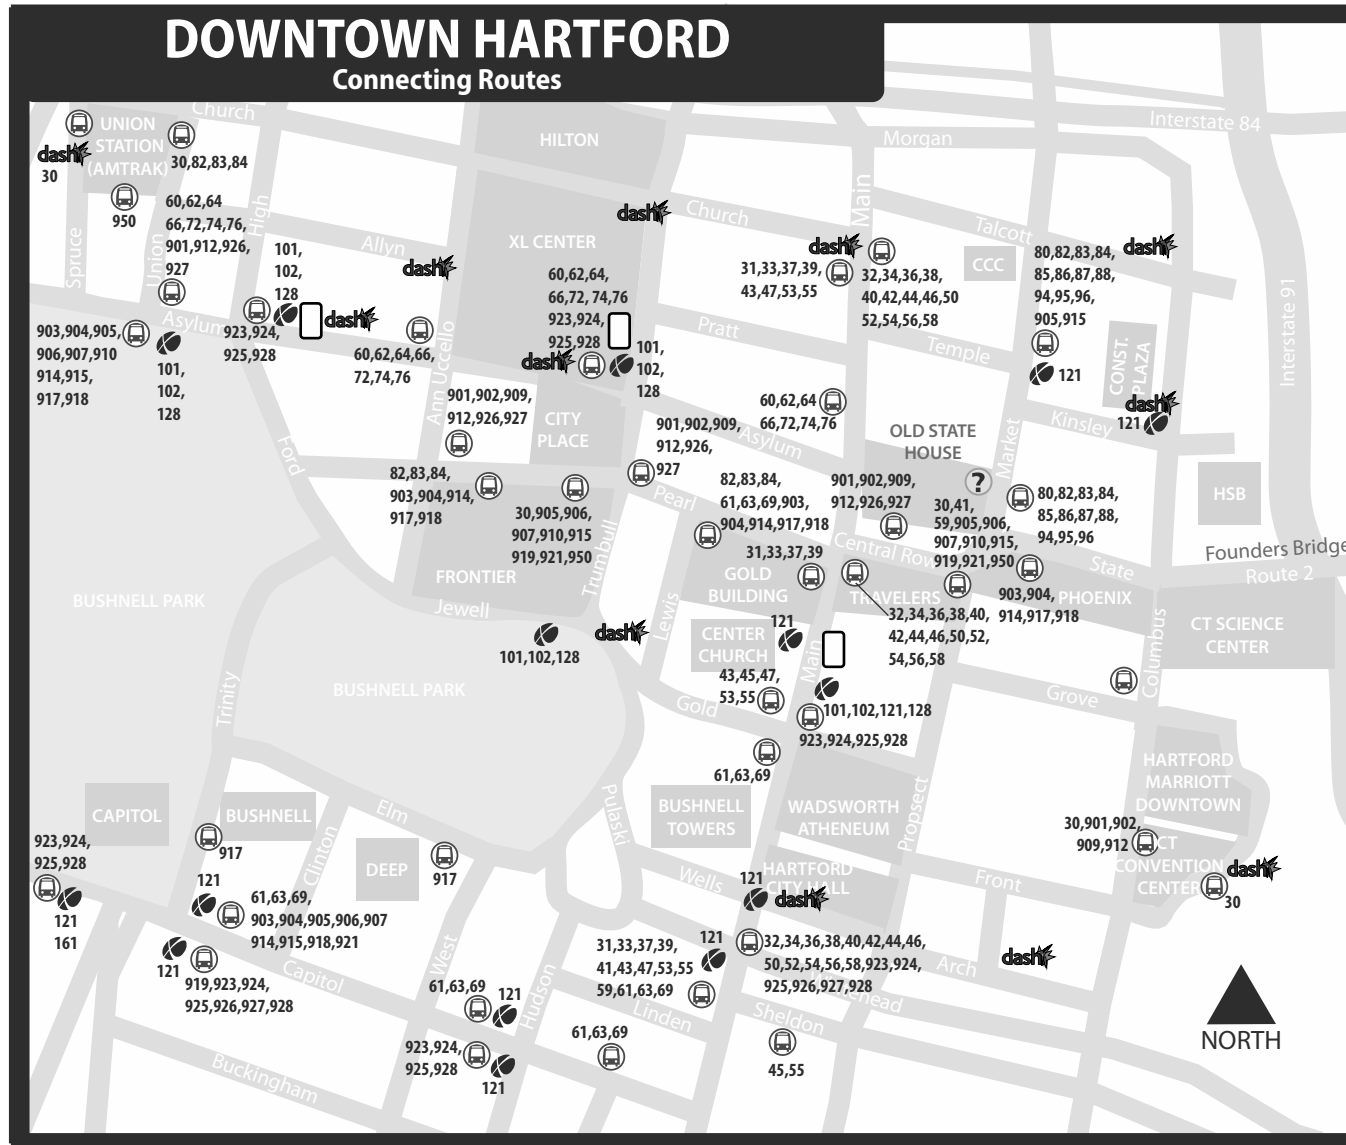

# 101 CTfastrak HARTFORD/NEW BRITAIN

Operates between downtown Hartford and New Britain, stopping at all CTfastrak stations

Bus Schedule Effective August 13, 2017

# 101 CTfastrak HARTFORD/NEW BRITAIN

Bus Schedule Effective August 13, 2017

Operates between downtown Hartford and New Britain, stopping at all CTfastrak stations

Operates between downtown Hartford and New Britain, stopping at all CTfastrak stations

### TRANSFER POLICY

Free transfers are valid for unlimited rides on local CTtransit & CTfastrak buses, going in any direction, for two hours from time issued, until printed time and date of expiration. A transfer is issued at the time the fare is paid upon boarding.

Transfer is free from an express bus to a local bus. To transfer from a local bus to an express bus, the local fare is deducted from the express cash fare.

- ### KEY
-  TICKET VENDING MACHINE
  -  CTtransit CUSTOMER SERVICE & SALES OUTLET
  -  FREE DASH SHUTTLE BUS STOP  
7AM-7PM Weekdays
  -  LOCAL OR EXPRESS BUS STOP
  -  CTfastrak BUS STOP