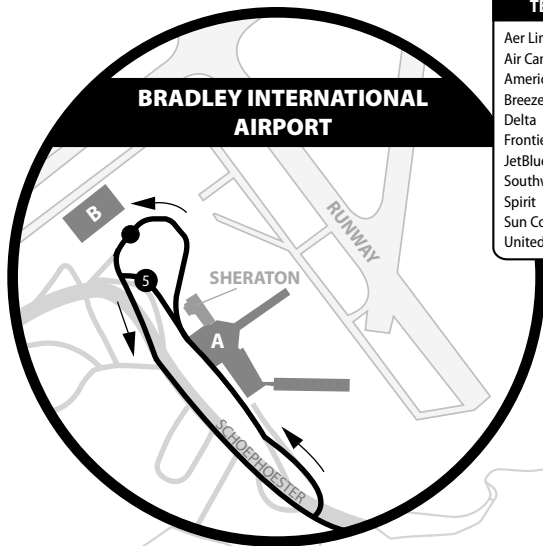

# 24 WINDSOR-BRADLEY INT'L AIRPORT- WINDSOR LOCKS

Bus Schedule Effective July 16, 2023

- TERMINAL A**
- Aer Lingus
  - Air Canada
  - American Airlines
  - Breeze Airways
  - Delta
  - Frontier Airlines
  - JetBlue
  - Southwest Airlines
  - Spirit
  - Sun Country Airlines
  - United Airlines

- WINDSOR LOCKS PARK & RIDE**
- CTtransit Hartford**
- 24 Windsor/Windsor Locks via Bradley Int'l Airport
  - 96 Downtown Hartford via East Windsor
  - 905 Enfield Express/Hartford Express

- POQUONOCK PARK & RIDE**
- CTtransit Hartford**
- 24 Windsor/Windsor Locks via Bradley Int'l Airport
  - 32 Windsor Avenue/ Downtown Hartford
  - 34 Kennedy Road-International Drive/ Downtown Hartford
  - 34X Kennedy Road-International Drive/ Downtown Hartford via I-91
  - 36 Day Hill Road/Downtown Hartford
  - 36X Day Hill Road/Downtown Hartford via I-91
  - 54 Downtown Hartford via Blue Hills Ave
  - 905 Enfield Express

**WINDSOR LOCKS  
RAILROAD STATION**

**CTtransit Hartford**

- 24 Windsor/Windsor Locks  
via Bradley Int'l Airport
- 96 Downtown Hartford via East Windsor

**CTrail**

Hartford Line

**Amtrak**

Hartford Line  
Northeast Regional  
Valley Flyer

**WINDSOR RAILROAD STATION**

**CTtransit**

- 24 Windsor/Windsor Locks  
via Bradley Int'l Airport
- 32 Windsor Avenue/  
Downtown Hartford
- 34 Kennedy Road-International Drive/  
Downtown Hartford
- 36 Day Hill Road/Downtown Hartford