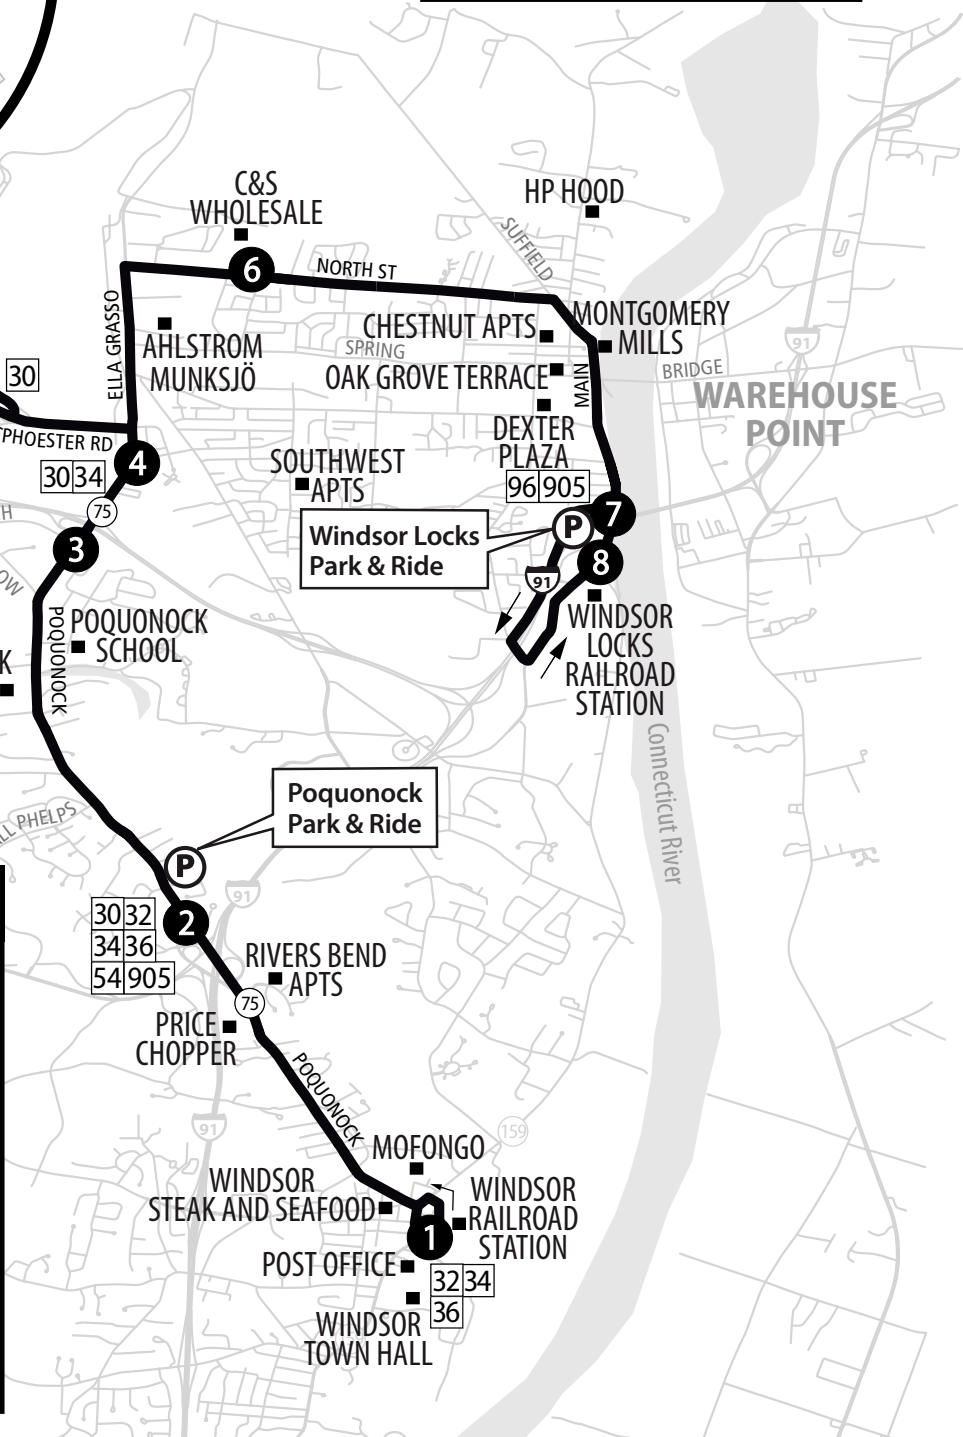

# 24 WINDSOR-BRADLEY INT'L AIRPORT- WINDSOR LOCKS

Bus Schedule Effective July 16, 2023

- TERMINAL A**
- Aer Lingus
  - Air Canada
  - American Airlines
  - Breeze Airways
  - Delta
  - Frontier Airlines
  - JetBlue
  - Southwest Airlines
  - Spirit
  - Sun Country Airlines
  - United Airlines

- WINDSOR LOCKS PARK & RIDE**
- CTtransit Hartford**
- 24 Windsor/Windsor Locks via Bradley Int'l Airport
  - 96 Downtown Hartford via East Windsor
  - 905 Enfield Express/Hartford Express

- POQUONOCK PARK & RIDE**
- CTtransit Hartford**
- 24 Windsor/Windsor Locks via Bradley Int'l Airport
  - 32 Windsor Avenue/ Downtown Hartford
  - 34 Kennedy Road-International Drive/ Downtown Hartford
  - 34X Kennedy Road-International Drive/ Downtown Hartford via I-91
  - 36 Day Hill Road/Downtown Hartford
  - 36X Day Hill Road/Downtown Hartford via I-91
  - 54 Downtown Hartford via Blue Hills Ave
  - 905 Enfield Express

**WINDSOR LOCKS  
RAILROAD STATION**

**CTtransit Hartford**

- 24 Windsor/Windsor Locks  
via Bradley Int'l Airport
- 96 Downtown Hartford via East Windsor

**CTrail**

Hartford Line

**Amtrak**

Hartford Line  
Northeast Regional  
Valley Flyer

**WINDSOR RAILROAD STATION**

**CTtransit**

- 24 Windsor/Windsor Locks  
via Bradley Int'l Airport
- 32 Windsor Avenue/  
Downtown Hartford
- 34 Kennedy Road-International Drive/  
Downtown Hartford
- 36 Day Hill Road/Downtown Hartford