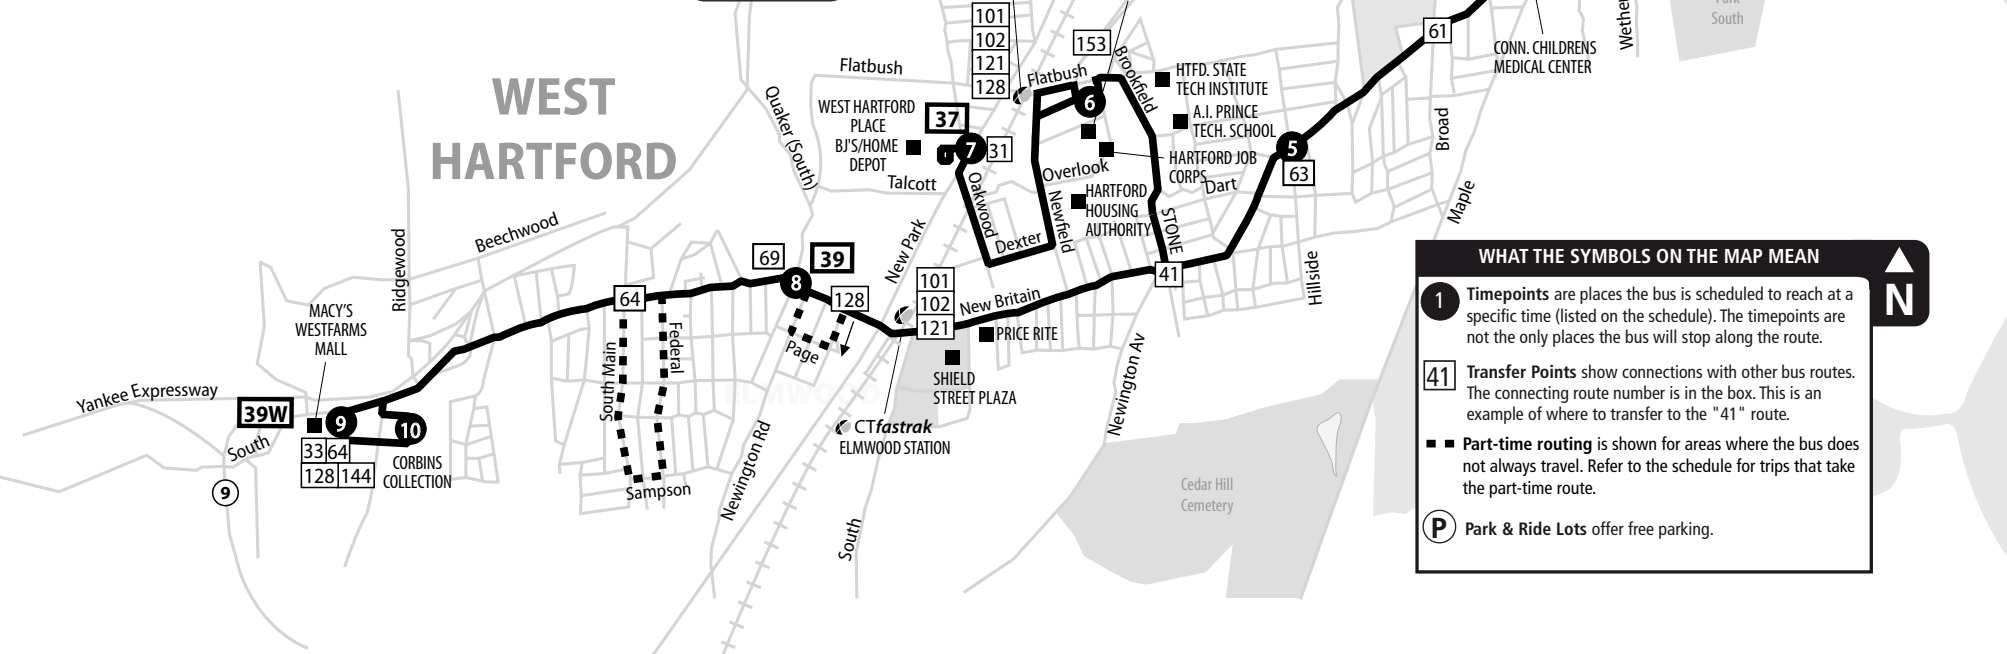

### DOWNTOWN HARTFORD

Connecting Routes

#### TRANSFER POLICY

Free transfers are valid for unlimited rides on local CTtransit & CTfastrak buses, going in any direction, for two hours from time issued, until printed time and date of expiration. A transfer is issued at the time the fare is paid upon boarding.

#### KEY

- TICKET VENDING MACHINE
- CTtransit CUSTOMER SERVICE & SALES OUTLET
- LOCAL OR EXPRESS BUS STOP
- CTfastrak BUS STOP

#### WHAT THE SYMBOLS ON THE MAP MEAN

- 1** Timepoints are places the bus is scheduled to reach at a specific time (listed on the schedule). The timepoints are not the only places the bus will stop along the route.
- 41** Transfer Points show connections with other bus routes. The connecting route number is in the box. This is an example of where to transfer to the "41" route.
  - Part-time routing is shown for areas where the bus does not always travel. Refer to the schedule for trips that take the part-time route.
- P** Park & Ride Lots offer free parking.