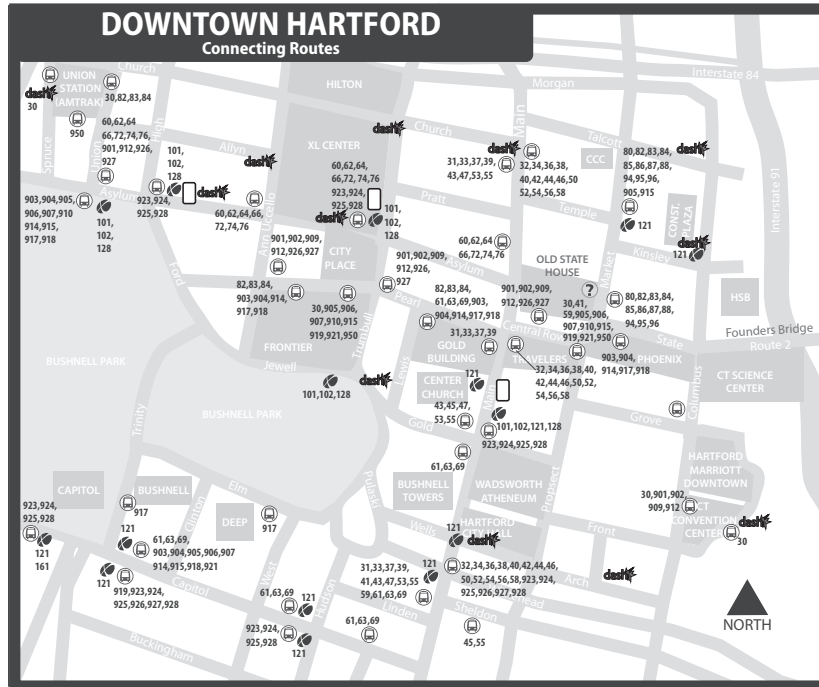

38 WESTON STREET

Bus Schedule Effective April 16, 2017

38 Post Office
38C CTtransit

WEEKDAY & SATURDAY

TRANSFER POLICY

Free transfers are valid for unlimited rides on local CTtransit & CTfastrak buses, going in any direction, for two hours from time issued, until printed time and date of expiration. A transfer is issued at the time the fare is paid upon boarding.

Transfer is free from an express bus to a local bus. To transfer from a local bus to an express bus, the local fare is deducted from the express cash fare.

KEY

- TICKET VENDING MACHINE
- CTtransit CUSTOMER SERVICE & SALES OUTLET
- FREE DASH SHUTTLE BUS STOP 7AM-7PM Weekdays
- LOCAL OR EXPRESS BUS STOP
- CTfastrak BUS STOP

WHAT THE SYMBOLS ON THE MAP MEAN

1 Timepoints are places the bus is scheduled to reach at a specific time (listed on the schedule). The timepoints are not the only places the bus will stop along the route.

32 Transfer Points show connections with other bus routes. The connecting route number is in the box. This is an example of where to transfer to the "32" route.

N