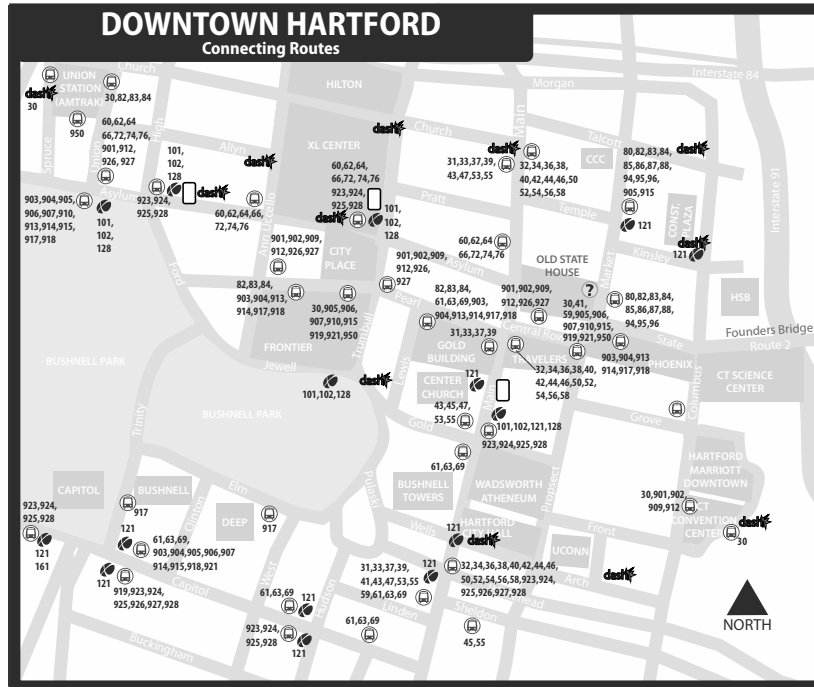

38 WESTON STREET

38 Post Office
38C CTtransit

Bus Schedule Effective May 19, 2019

WEEKDAY & SATURDAY

TRANSFER POLICY

KEY

- TICKET VENDING MACHINE
- CTtransit CUSTOMER SERVICE & SALES OUTLET
- FREE DASH SHUTTLE BUS STOP
  7AM-7PM Weekdays
- LOCAL OR EXPRESS BUS STOP
- CTfastrak BUS STOP

WHAT THE SYMBOLS ON THE MAP MEAN

1. **1** Timepoints are places the bus is scheduled to reach at a specific time (listed on the schedule). The timepoints are not the only places the bus will stop along the route.
2. **32** Transfer Points show connections with other bus routes. The connecting route number is in the box. This is an example of where to transfer to the "32" route.