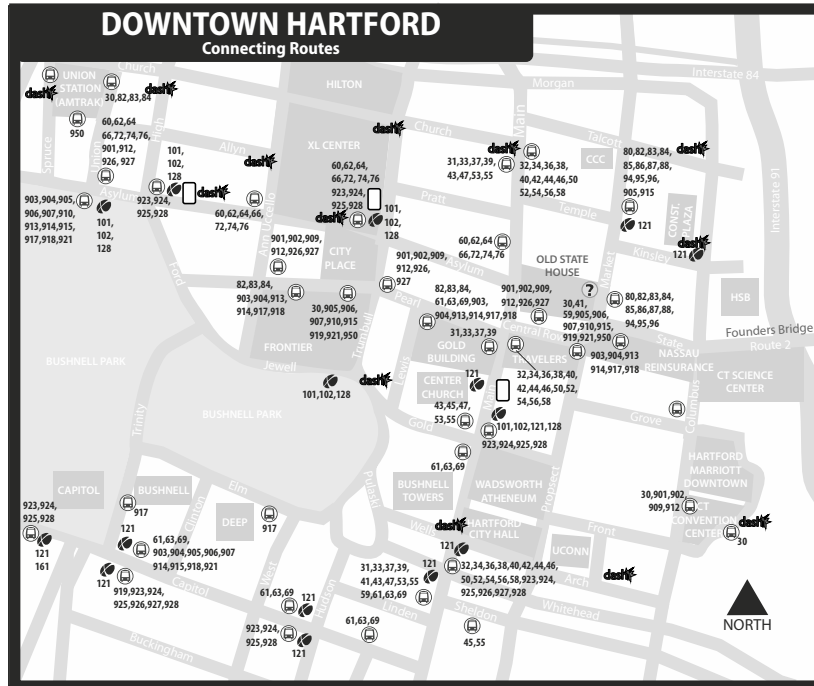

38 WESTON STREET

38 Post Office
38C CTtransit

Bus Schedule Effective March 22, 2020

WEEKDAY & SATURDAY

TRANSFER POLICY

KEY

- TICKET VENDING MACHINE
- CTtransit CUSTOMER SERVICE & SALES OUTLET
- FREE DASH SHUTTLE BUS STOP
  7AM-7PM Weekdays
- LOCAL OR EXPRESS BUS STOP
- CTfastrak BUS STOP

WHAT THE SYMBOLS ON THE MAP MEAN

1. **1** Timepoints are places the bus is scheduled to reach at a specific time (listed on the schedule). The timepoints are not the only places the bus will stop along the route.
2. **32** Transfer Points show connections with other bus routes. The connecting route number is in the box. This is an example of where to transfer to the "32" route.