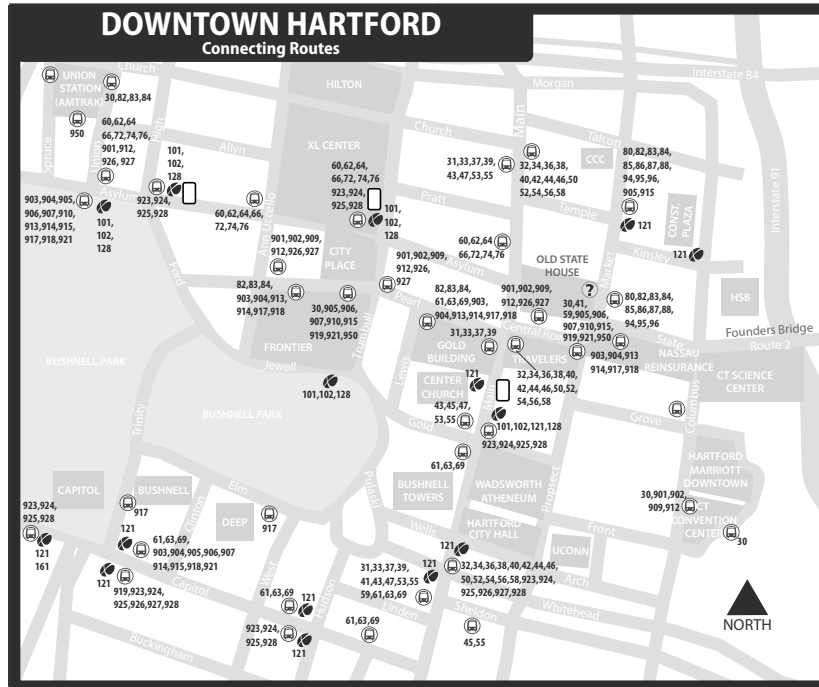

38 WESTON STREET

38 Post Office
38C CTtransit

Bus Schedule Effective March 14, 2021

WEEKDAY & SATURDAY

TRANSFER POLICY

Free transfers are valid for unlimited rides on local CTtransit & CTfastrak buses, going in any direction, for two hours from time issued, until printed time and date of expiration. A transfer is issued at the time the fare is paid upon boarding.

Transfer is free from an express bus to a local bus. To transfer from a local bus to an express bus, the local fare is deducted from the express cash fare.

KEY

- TICKET VENDING MACHINE
- CTtransit CUSTOMER SERVICE & SALES OUTLET
- LOCAL OR EXPRESS BUS STOP
- CTfastrak BUS STOP

WHAT THE SYMBOLS ON THE MAP MEAN

1 Timepoints are places the bus is scheduled to reach at a specific time (listed on the schedule). The timepoints are not the only places the bus will stop along the route.

32 Transfer Points show connections with other bus routes. The connecting route number is in the box. This is an example of where to transfer to the "32" route.