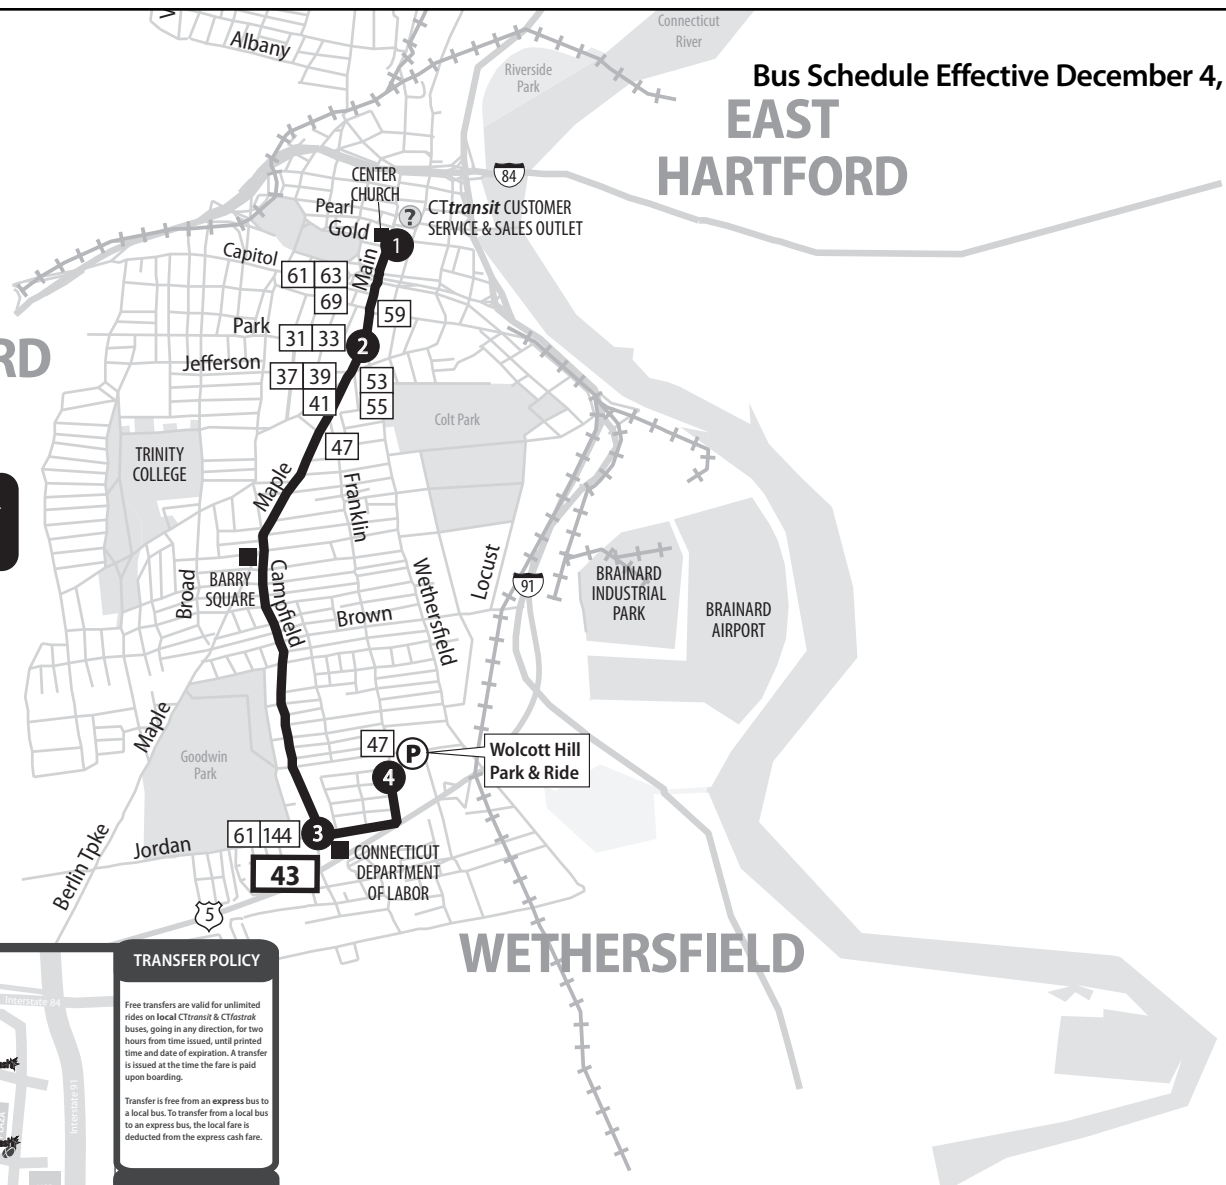

43 CAMPFIELD AVENUE

43 Jordan Lane

Bus Schedule Effective December 4, 2016

EAST HARTFORD

HARTFORD

WETHERSFIELD

WHAT THE SYMBOLS ON THE MAP MEAN

- **1** Timepoints are places the bus is scheduled to reach at a specific time (listed on the schedule). The timepoints are not the only places the bus will stop along the route.
- **61** Transfer Points show connections with other bus routes. The connecting route number is in the box. This is an example of where to transfer to the "61" route.
- **43** Route terminus (end of line for route branch indicated)
- **P** Park & Ride Lots offer free parking.