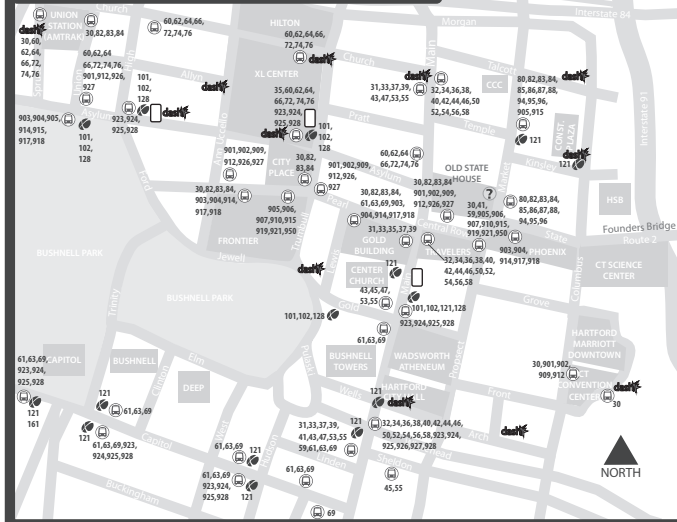

DOWNTOWN HARTFORD

Connecting Routes

TRANSFER POLICY

KEY

- TICKET VENDING MACHINE
- CTtransit CUSTOMER SERVICE & SALES OUTLET
- FREE DASH SHUTTLE BUS STOP 7am-7pm Weekdays
- LOCAL OR EXPRESS BUS STOP
- CTfastrak BUS STOP