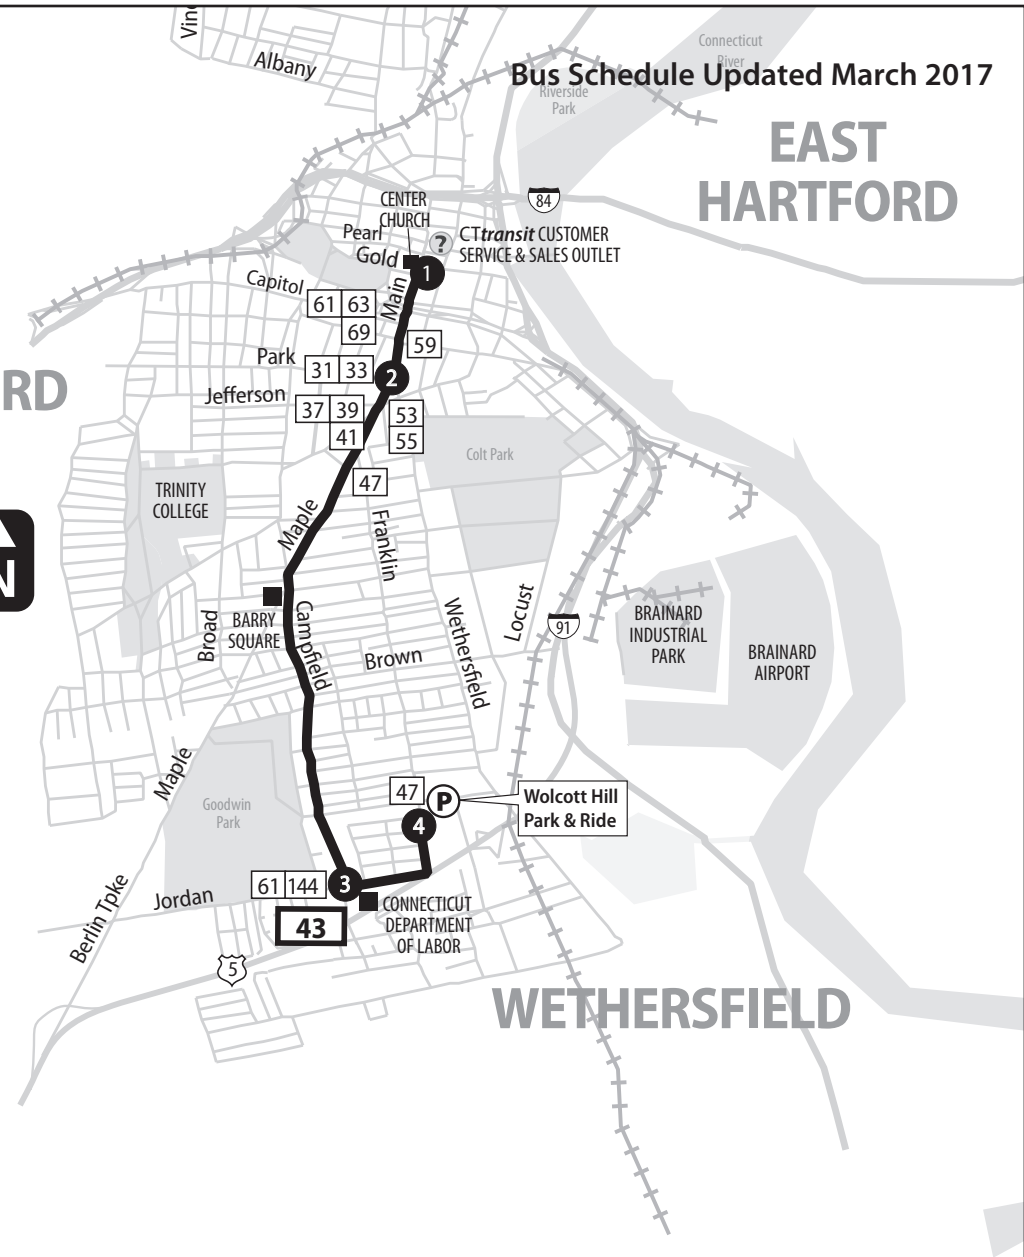

43 CAMPFIELD AVENUE

43 Jordan Lane

Bus Schedule Updated March 2017

EAST HARTFORD

HARTFORD

WETHERSFIELD

WHAT THE SYMBOLS ON THE MAP MEAN

- 1** Timepoints are places the bus is scheduled to reach at a specific time (listed on the schedule). The timepoints are not the only places the bus will stop along the route.
- 61** Transfer Points show connections with other bus routes. The connecting route number is in the box. This is an example of where to transfer to the "61" route.
- 43** Route terminus (end of line for route branch indicated)
- P** Park & Ride Lots offer free parking.

TRANSFER POLICY

Free transfers are valid for unlimited rides on local CTtransit & CTfastrak buses, going in any direction, for two hours from time issued, until printed time and date of expiration. A transfer is issued at the time the fare is paid upon boarding.

Transfer is free from an express bus to a local bus. To transfer from a local bus to an express bus, the local fare is deducted from the express cash fare.

KEY

- TICKET VENDING MACHINE
- CTtransit CUSTOMER SERVICE & SALES OUTLET
- FREE DASH SHUTTLE BUS STOP 7AM-7PM Weekdays
- LOCAL OR EXPRESS BUS STOP
- CTfastrak BUS STOP