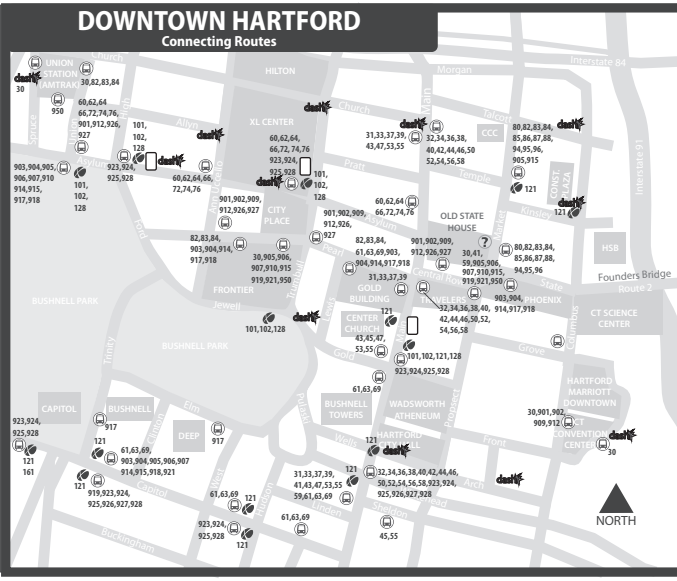

43 CAMPFIELD AVENUE

43 Jordan Lane

Bus Schedule Updated March 2017

EAST HARTFORD

HARTFORD

WETHERSFIELD

WHAT THE SYMBOLS ON THE MAP MEAN

- 1** Timepoints are places the bus is scheduled to reach at a specific time (listed on the schedule). The timepoints are not the only places the bus will stop along the route.
- 61** Transfer Points show connections with other bus routes. The connecting route number is in the box. This is an example of where to transfer to the "61" route.
- 43** Route terminus (end of line for route branch indicated)
- P** Park & Ride Lots offer free parking.

TRANSFER POLICY

Free transfers are valid for unlimited rides on local CTtransit & CTfastrak buses, going in any direction, for two hours from time issued, until printed time and date of expiration. A transfer is issued at the time the fare is paid upon boarding.

Transfer is free from an express bus to a local bus. To transfer from a local bus to an express bus, the local fare is deducted from the express cash fare.

KEY

- TICKET VENDING MACHINE
- CTtransit CUSTOMER SERVICE & SALES OUTLET
- FREE DASH SHUTTLE BUS STOP 7AM-7PM Weekdays
- LOCAL OR EXPRESS BUS STOP
- CTfastrak BUS STOP